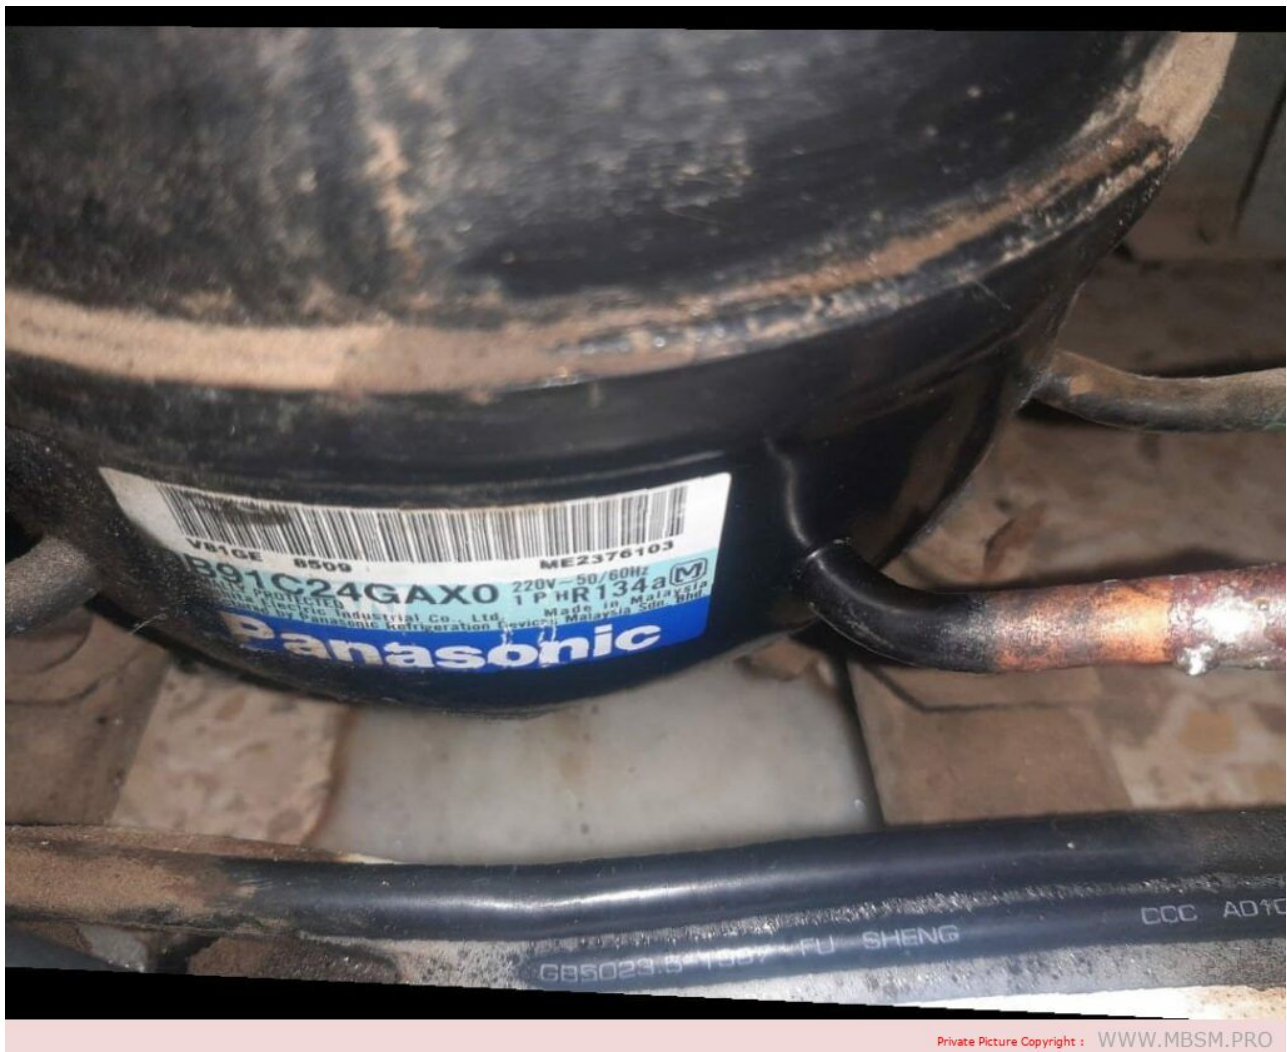

Mbsm.pro, Panasonic, QB91C24GAX0, 1/4HP, Refrigerator, Compressor, 220 w, Lbp, r134a

written by Lilianne | 23 February 2024

Mbsm.pro, Panasonic, QB91C24GAX0, 1/4HP, Refrigerator, Compressor, 220 w, Lbp, r134a

---