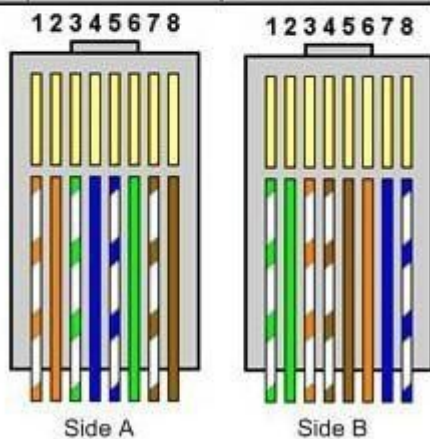

Mbsm.pro, Pictures, Cat5 cabling pin-out configuration

written by Lilianne | 28 March 2023

Pin ID	side A	side B
1	Orange-white	green-white
2	Orange	green
3	green-white	orange-white
4	blue	brown-white
5	blue-white	Brown
6	green	orange
7	brown-white	Blue
8	brown	blue-white