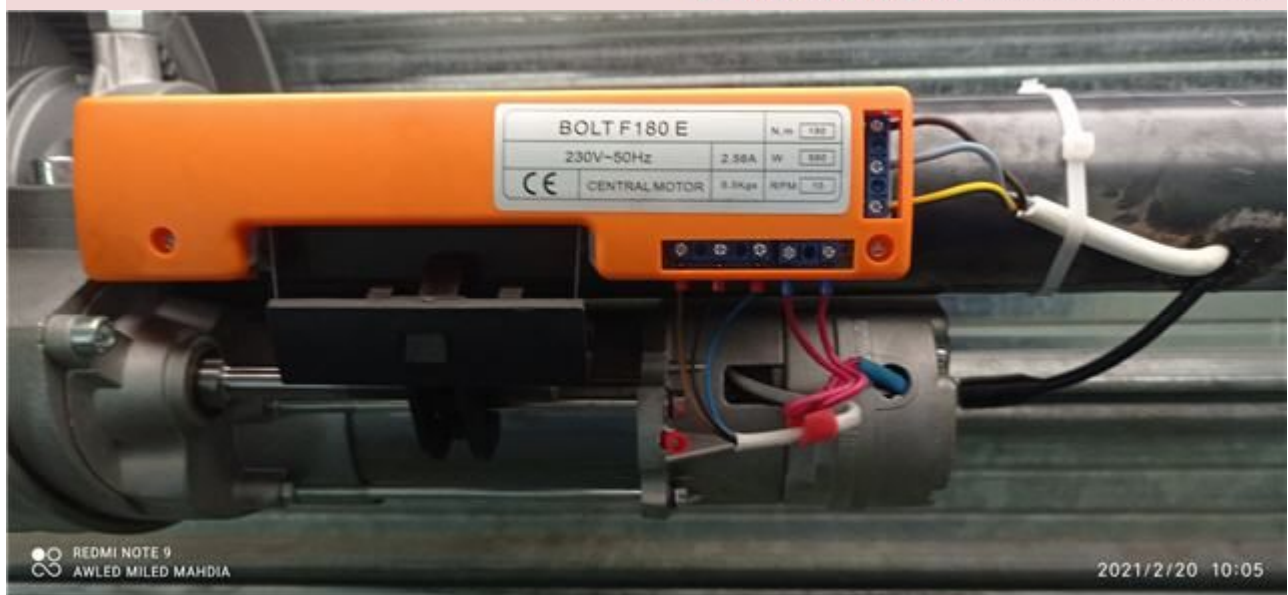

Private Picture Copyright: WWW.MBSM.PRO