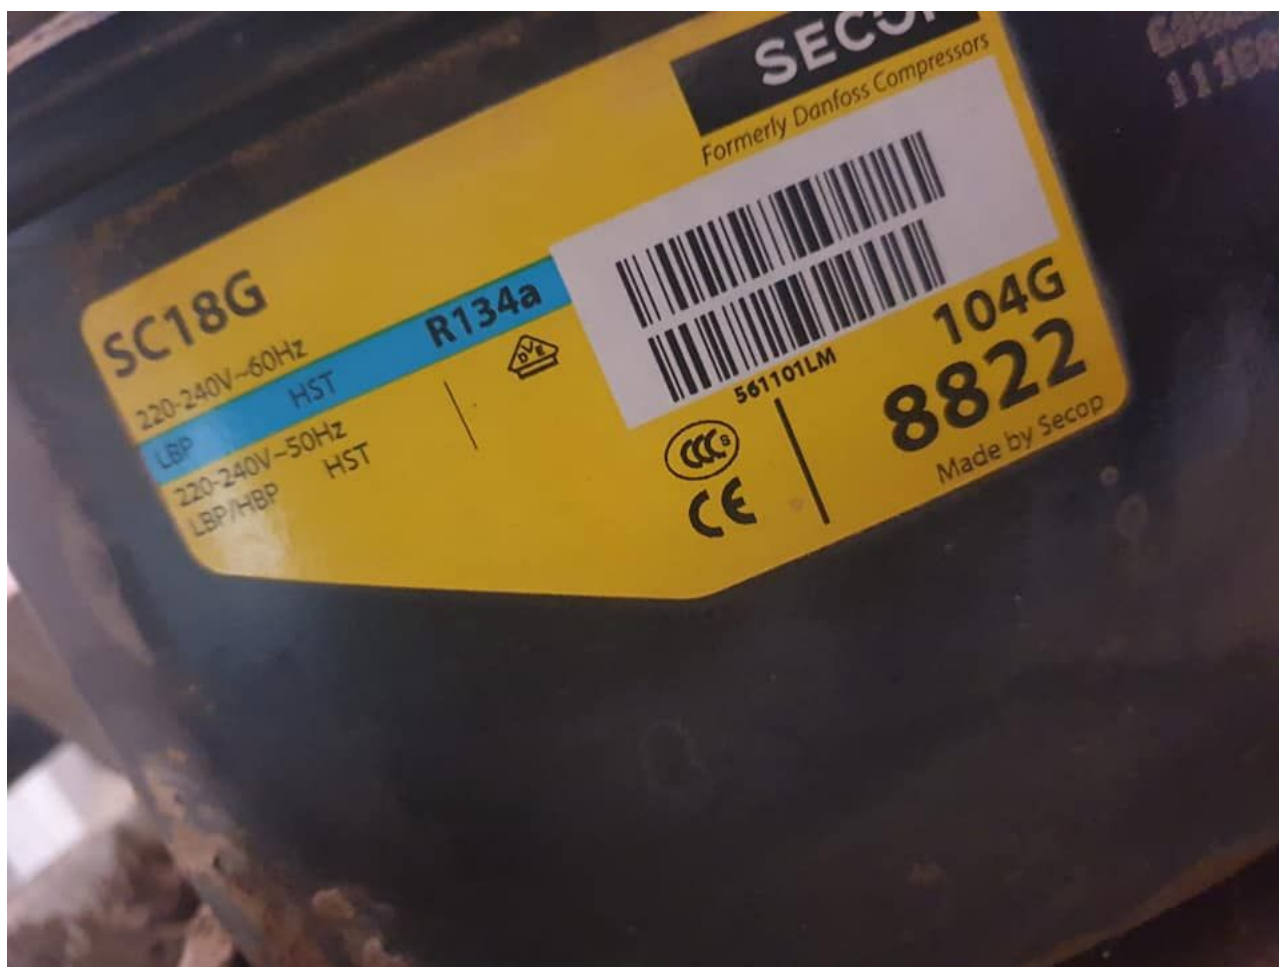

# Compressor, Danfoss, Secop, SC18G, 104g8822, 1/2HP, R134A, 685 Litres, Presentoire cokacolla, LBP/HBP

written by Lilianne | 8 May 2021

Private Picture Copyright: [WWW.MBSM.PRO](http://WWW.MBSM.PRO)

OverviewQuick detailsType :compressorBrand Name :SECOPModel Number : ASC18GCertification :CE, CCCAfter-sales service provided :No overseas service provided.Gas :R134aType :PistonPower Source :AC PowerLubrication Style :LubricatedMute :YesPackage :wooden case or cartonApplication :Danfoss Freezer CompressorDelivery time :7-20 DaysSpecial period :1 monthSupply AbilitySupply Ability3000 Piece / Pieces per MonthPackaging and shippingPackaging Details1.For small order quantity: packed with a wooden case or carton.  
2.For full container: packed with pallet, 24 pallets in one 20ft container.postureGuangZhou, huangpu portProcessing time:: A.7-30 days

### 1.Product name:

1, Danfoss refrigeration / refrigeration compressor SC18G

2.Type: LBP 3.Voltage  
: 220 ~ 240V / 50Hz, 1 / 2HP

No	Model	HP	Temperature	Electricity	Refrigerant
1	SC10C	1/3	LBP	220~240V/50HZ	R22
2	SC12C	3/8	LBP	220~240V/50HZ	R22
3	SC15CM	1/2	LBP	220~240V/50HZ	R22
4	SC18CM	5/8	LBP	220~240V/50HZ	R22
5	SC10D	3/8	MBP	220~240V/50HZ	R22
6	SC12D	1/2	MBP	220~240V/50HZ	R22
7	SC15D	5/8	MBP	220~240V/50HZ	R22
8	SC10G	5/16	MBP	220~240V/50HZ	R22
9	SC12G	1/3	MBP	220~240V/50HZ	R134A
10	SC15G	3/8	MBP	220~240V/50HZ	R134A
11	SC18G	1/2	MBP	220~240V/50HZ	R134A
12	SC21G	5/8	MBP	220~240V/50HZ	R134A
13	SC10CL	1/3	LBP	220~240V/50HZ	R404a
14	SC12CL	3/8	LBP	220~240V/50HZ	R404a
15	SC15CL	1/2	LBP	220~240V/50HZ	R404a
16	SC18CL	5/8	LBP	220~240V/50HZ	R404a
17	SC21CL	7/8	LBP	220~240V/50HZ	R404a

# Everest

Number	: 1117825	Model	: EV 024 SD		
Volume	: 1.2 CBM	Capacity	: 685 LTRS		
Weight	: 157 KG	Color/Logo	: RED		
Consumption	: 14 kWh/24 hrs	Date	: DEC 2011		
Hz	: 50	Ref. Type	: R134A	GRMS	: 475
Watt	: 646	Climate Class	: D		
Capacity at 0 Deg.C evaporator temperature: 980					