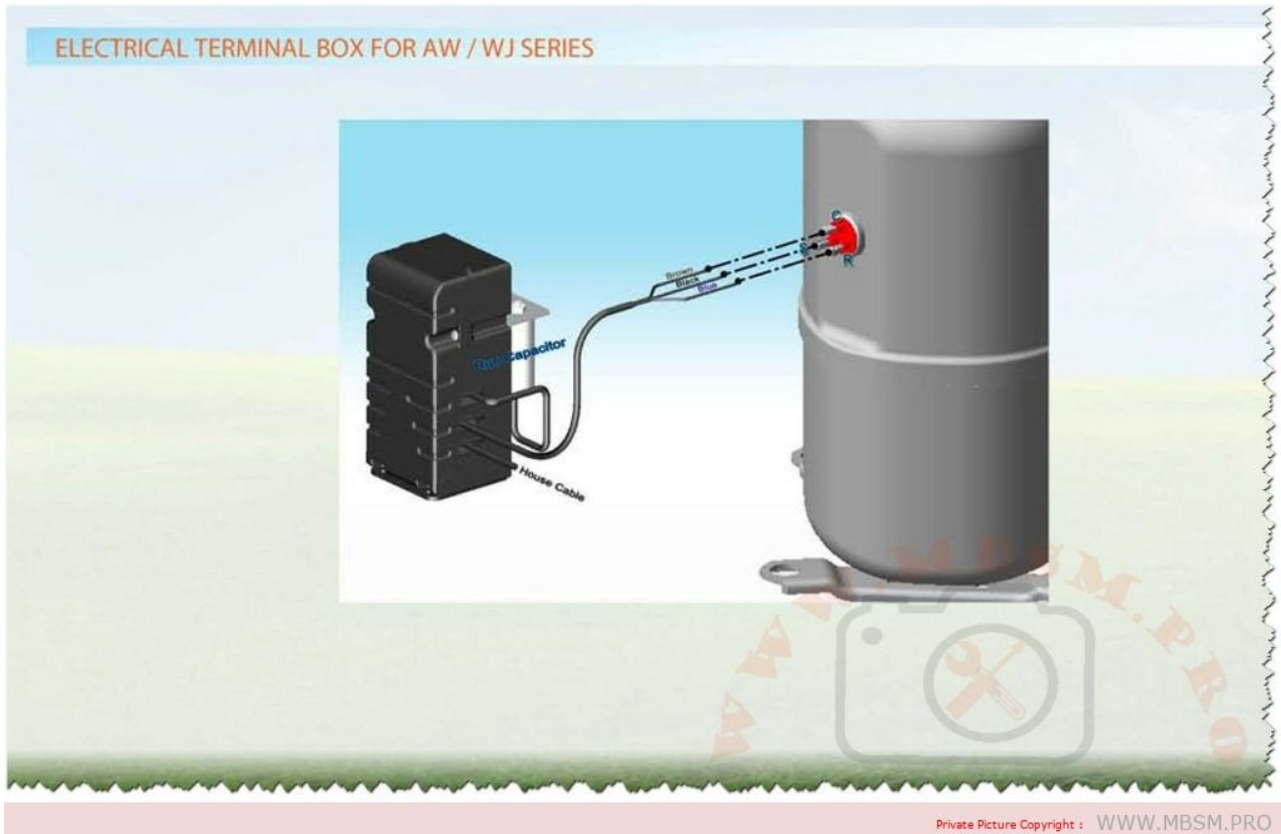

# Mbsm.pro, Type of Compressor, csr, psc, pscr, cscr, rsir

written by Lilianne | 27 January 2024

Private Picture Copyright : WWW.MBSM.PRO

Mbsm.pro, Type of Compressor, csr, psc, pscr, cscr, rsir

---

**Mbsm.pro, Compressor,**  
**H20b193ABJB, bristol**  
**compressor, High Temperature,**  
**r410a, Third generation,**

**Basic model, Benchmark, 19000  
btu/h, psc, 220-240~/50hz, 1  
phase,**

written by Lilianne | 27 January 2024

Private Picture Copyright: [WWW.MBSM.PRO](http://WWW.MBSM.PRO)

Mbsm.pro, Compressor, H20b193ABJB, bristol compressor, High Temperature, r410a, Third generation, Basic model, Benchmark, 19000 btu/h, psc, 220-240~/50hz, 1 phase,