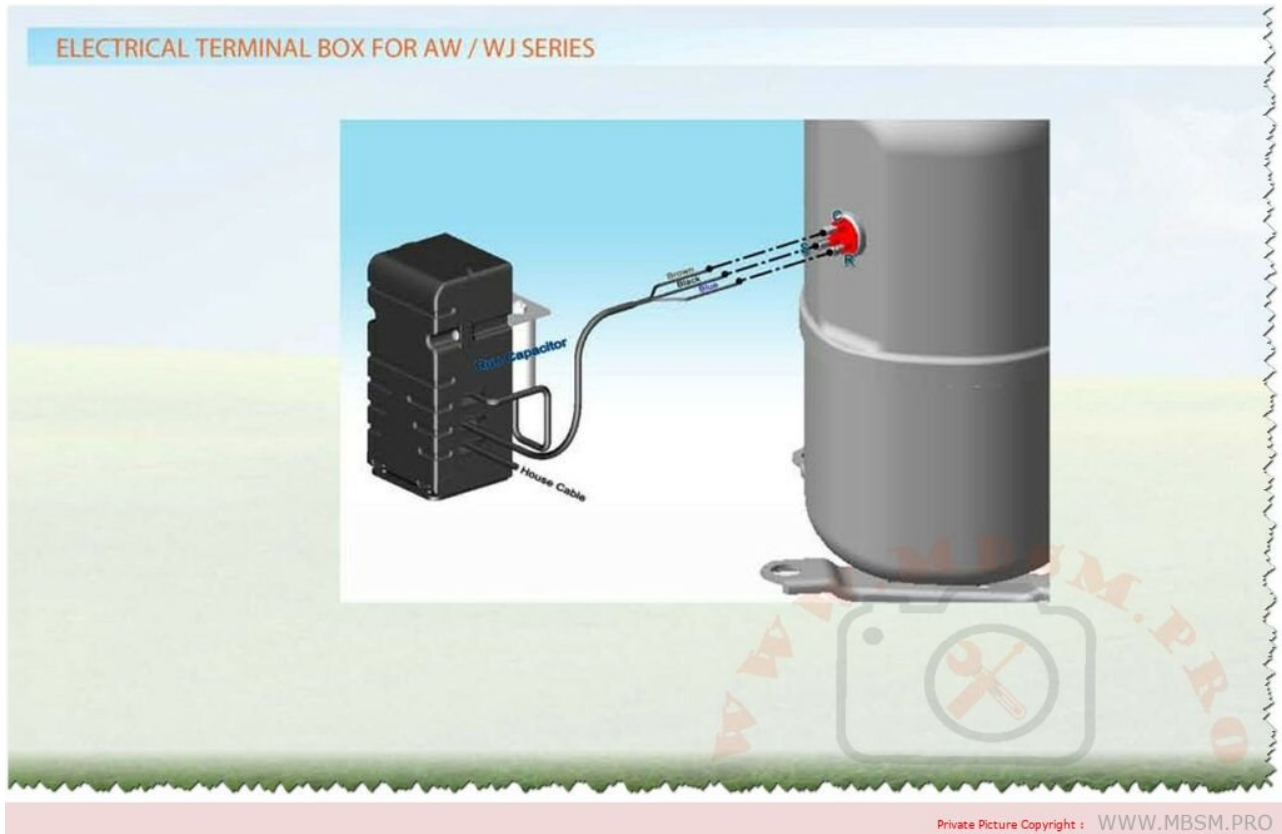

# Mbsm.pro, Type of Compressor, csr, psc, pscr, cscr, rsir

written by Lilianne | 27 January 2024

Mbsm.pro, Type of Compressor, csr, psc, pscr, cscr, rsir

---

Mbsm.pro, Compressor,  
H20b193ABJB, bristol  
compressor, High Temperature,  
r410a, Third generation,

**Basic model, Benchmark, 19000  
btu/h, psc, 220-240~/50hz, 1  
phase,**

written by Lilianne | 27 January 2024

Private Picture Copyright: [WWW.MBSM.PRO](http://WWW.MBSM.PRO)

Mbsm.pro, Compressor, H20b193ABJB, bristol compressor, High Temperature, r410a, Third generation, Basic model, Benchmark, 19000 btu/h, psc, 220-240~/50hz, 1 phase,