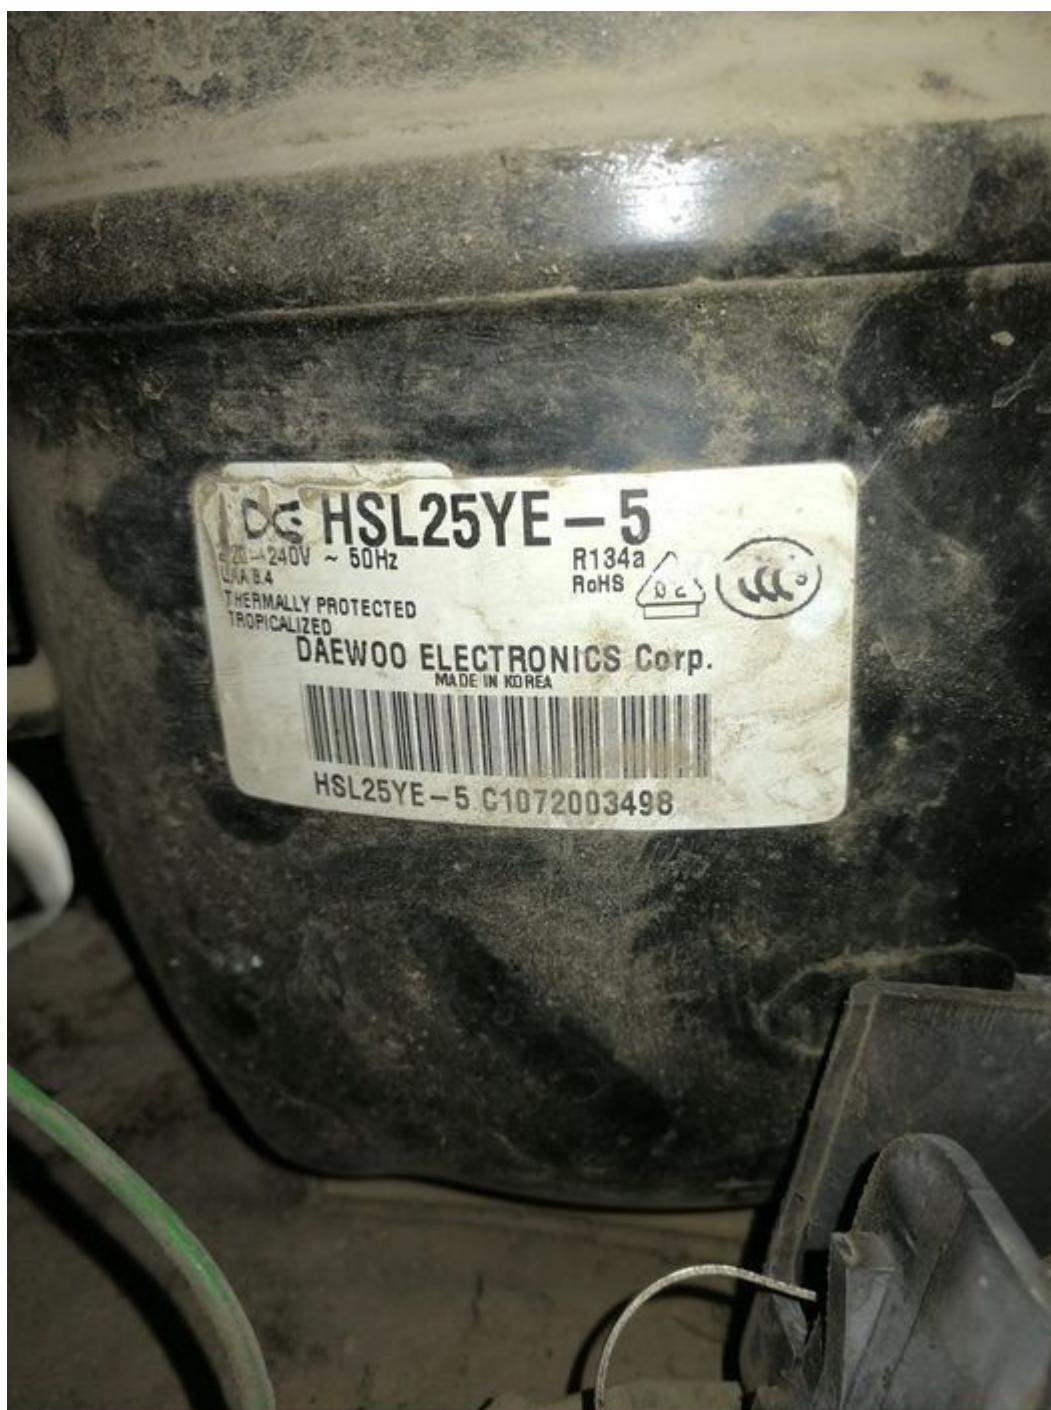

DAEWOO Compressor , HSL25YE-5, 1/4HP, 1PH, R134a , 220-240V 50Hz, Puissance frigorigifique, 204 W , 690 BTU

written by Lilianne | 30 April 2020

DAEW00 Compressor , HSL25YE-5, 1/5HP , 1PH, R134a ,220-240V
50Hz,Puissance frigorifique 176 W