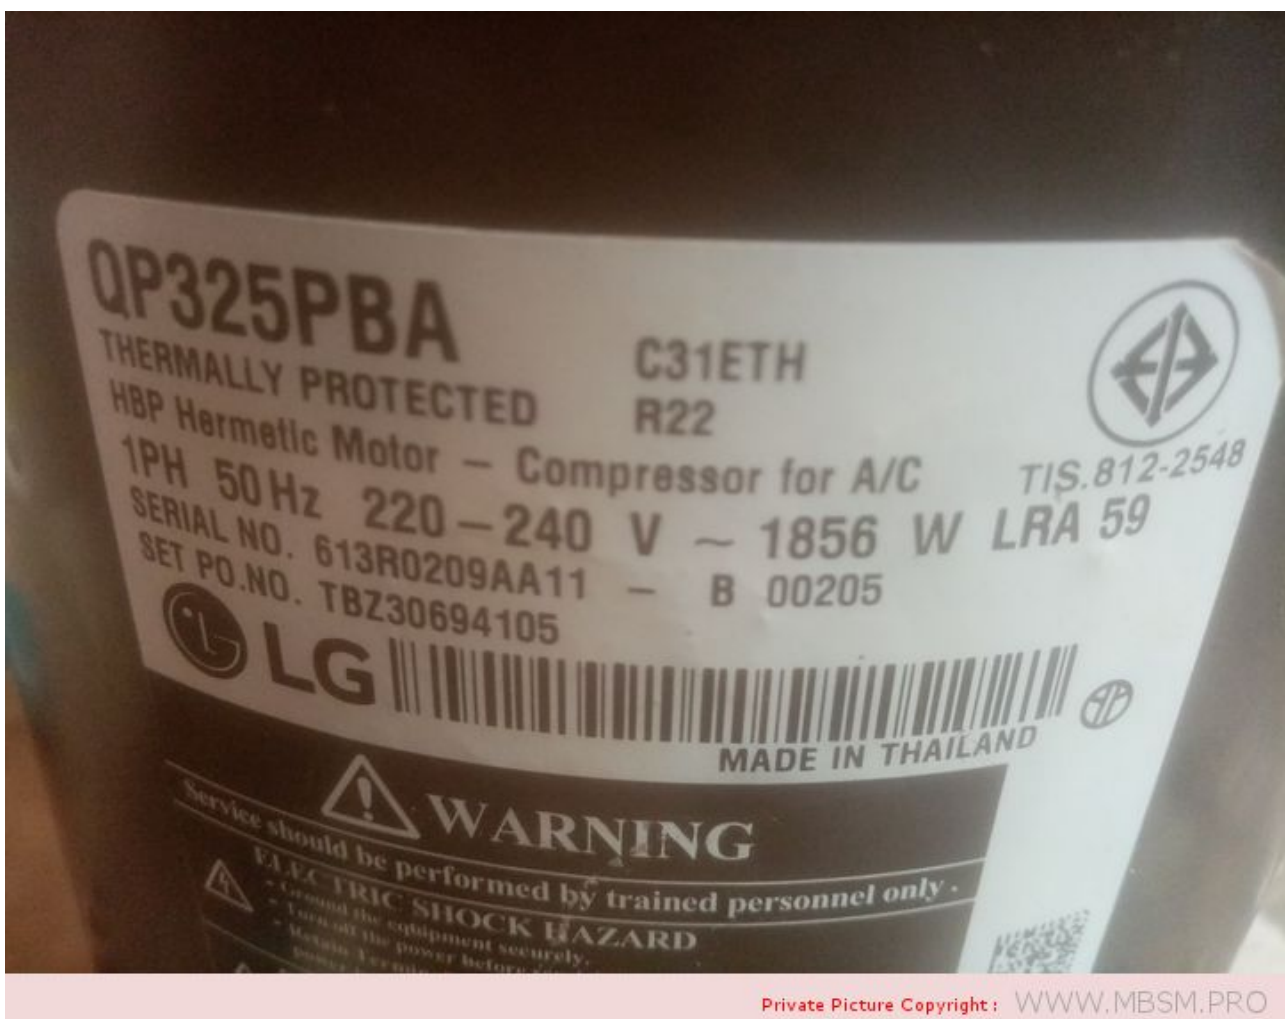

**Mbsm.pro, compressor,
qp325pba, 2 hp, 1856 w, r22,
20000 btu/h,
1PH, 220-240V, 50Hz , QJ
series LG compressor**

written by Lilianne | 17 May 2022

Mbsm.pro, compressor, qp325pba, 2 hp, 1856 w, r22, 20000
btu/h, 1PH, 220-240V, 50Hz , QJ series LG compressor