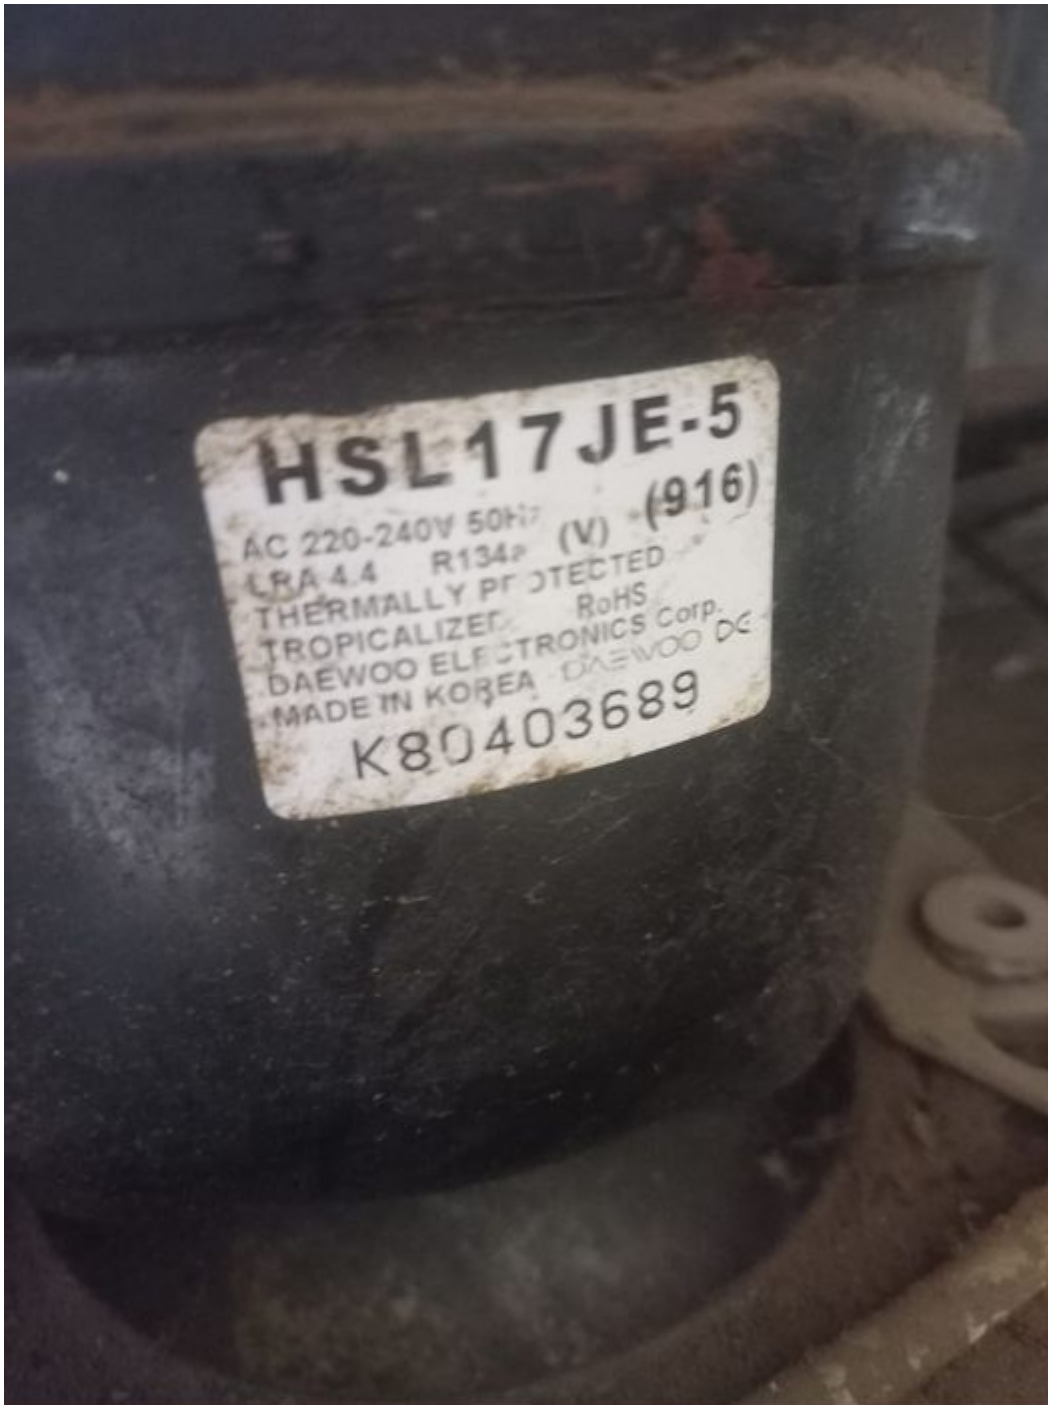

Refrigeration, Compressor, 1/10 HP, R-134A, Samsung, CD130C-L1Z2

written by Amina | 23 October 2023

Private Picture Copyright : WWW.MBSM.PRO

Refrigeration, Compressor, 1/10 HP, R-134A, Samsung, CD130C-L1Z2

**Daewoo, HSL17Y-5, ,
Compresseur hermétique,
R-134a, 134 W, RSIR, 1/6Hp,
1bp, freezer, ch140**

written by Amina | 23 October 2023

Private Picture Copyright : WWW.MBSM.PRO

Daewoo, HSL17Y-5 , Compresseur hermétique, R-134a, 157 W, RSIR , 1/5Hp, lbp