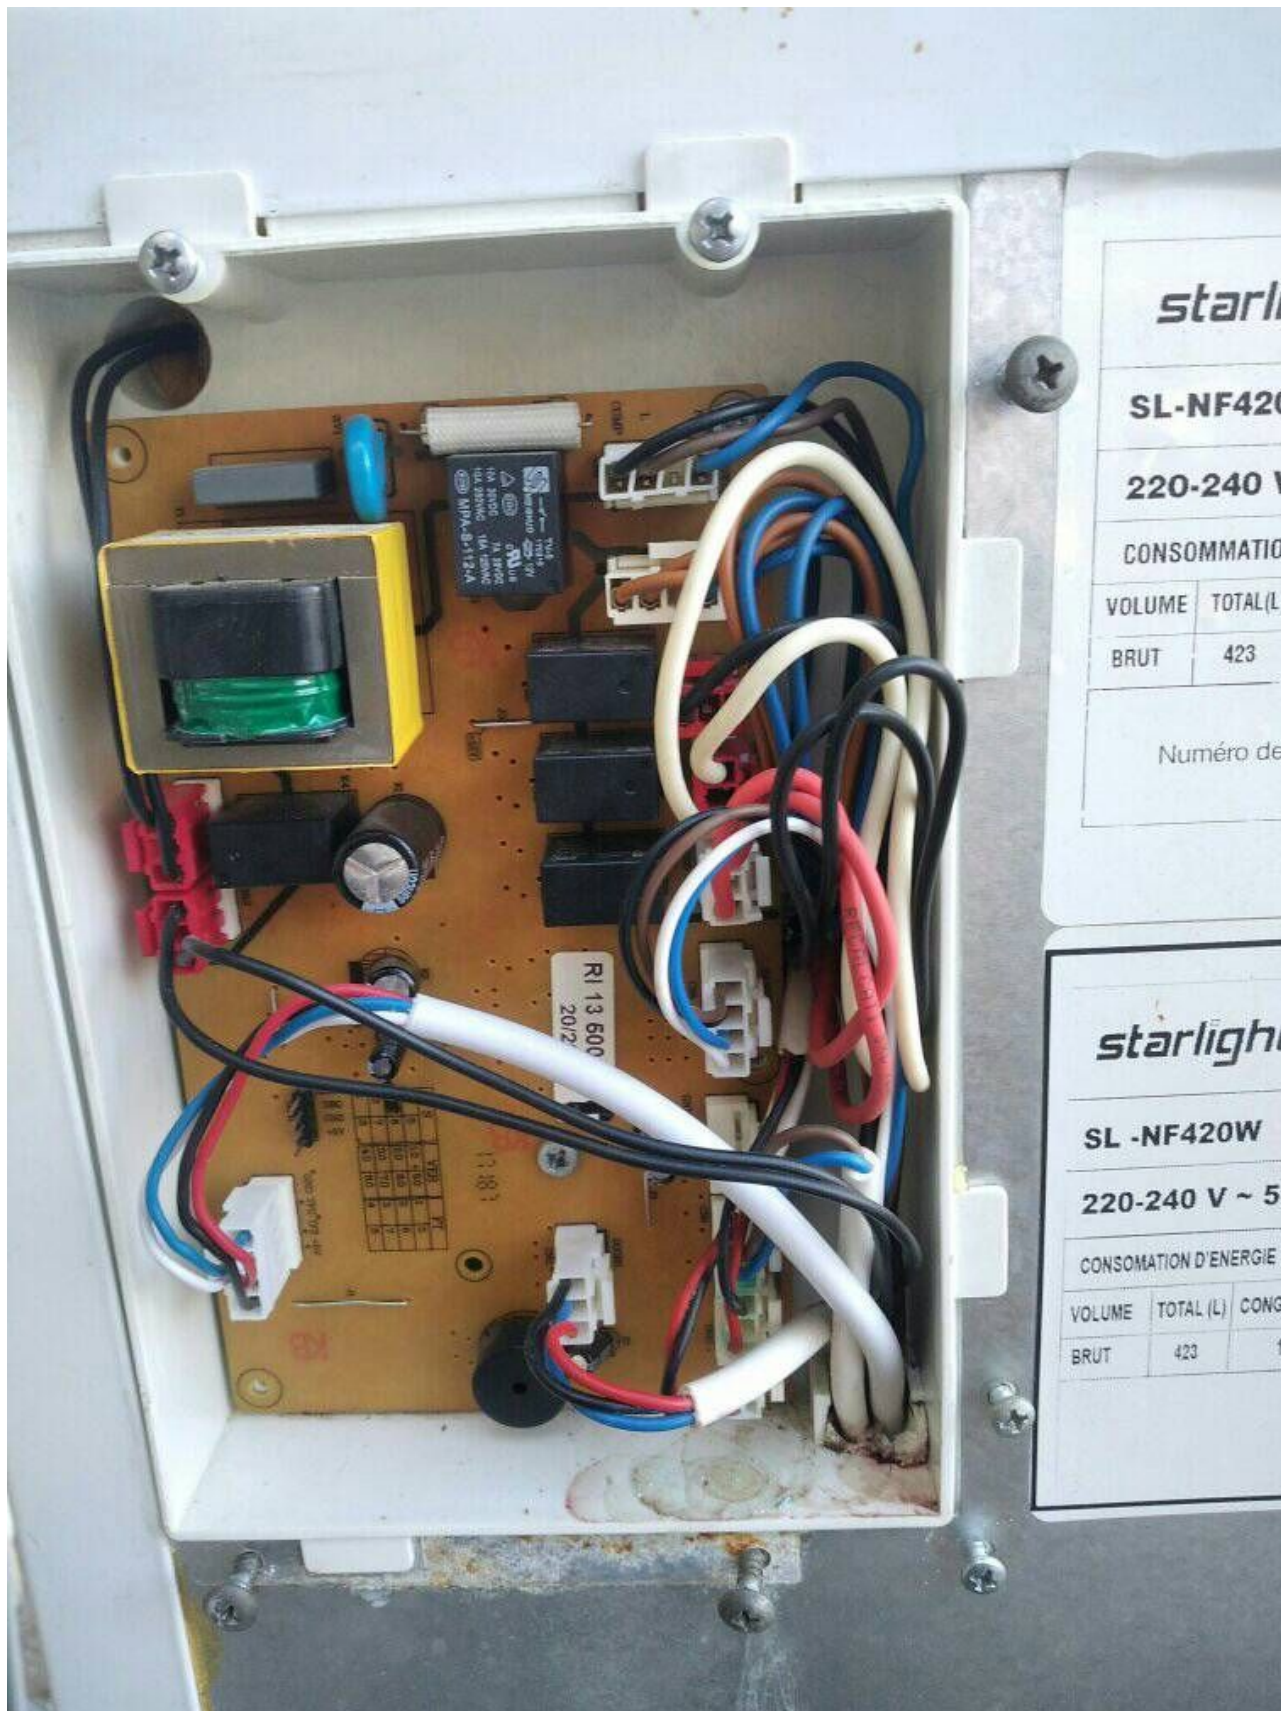

SL-nf420w

written by Lilianne | 24 May 2023