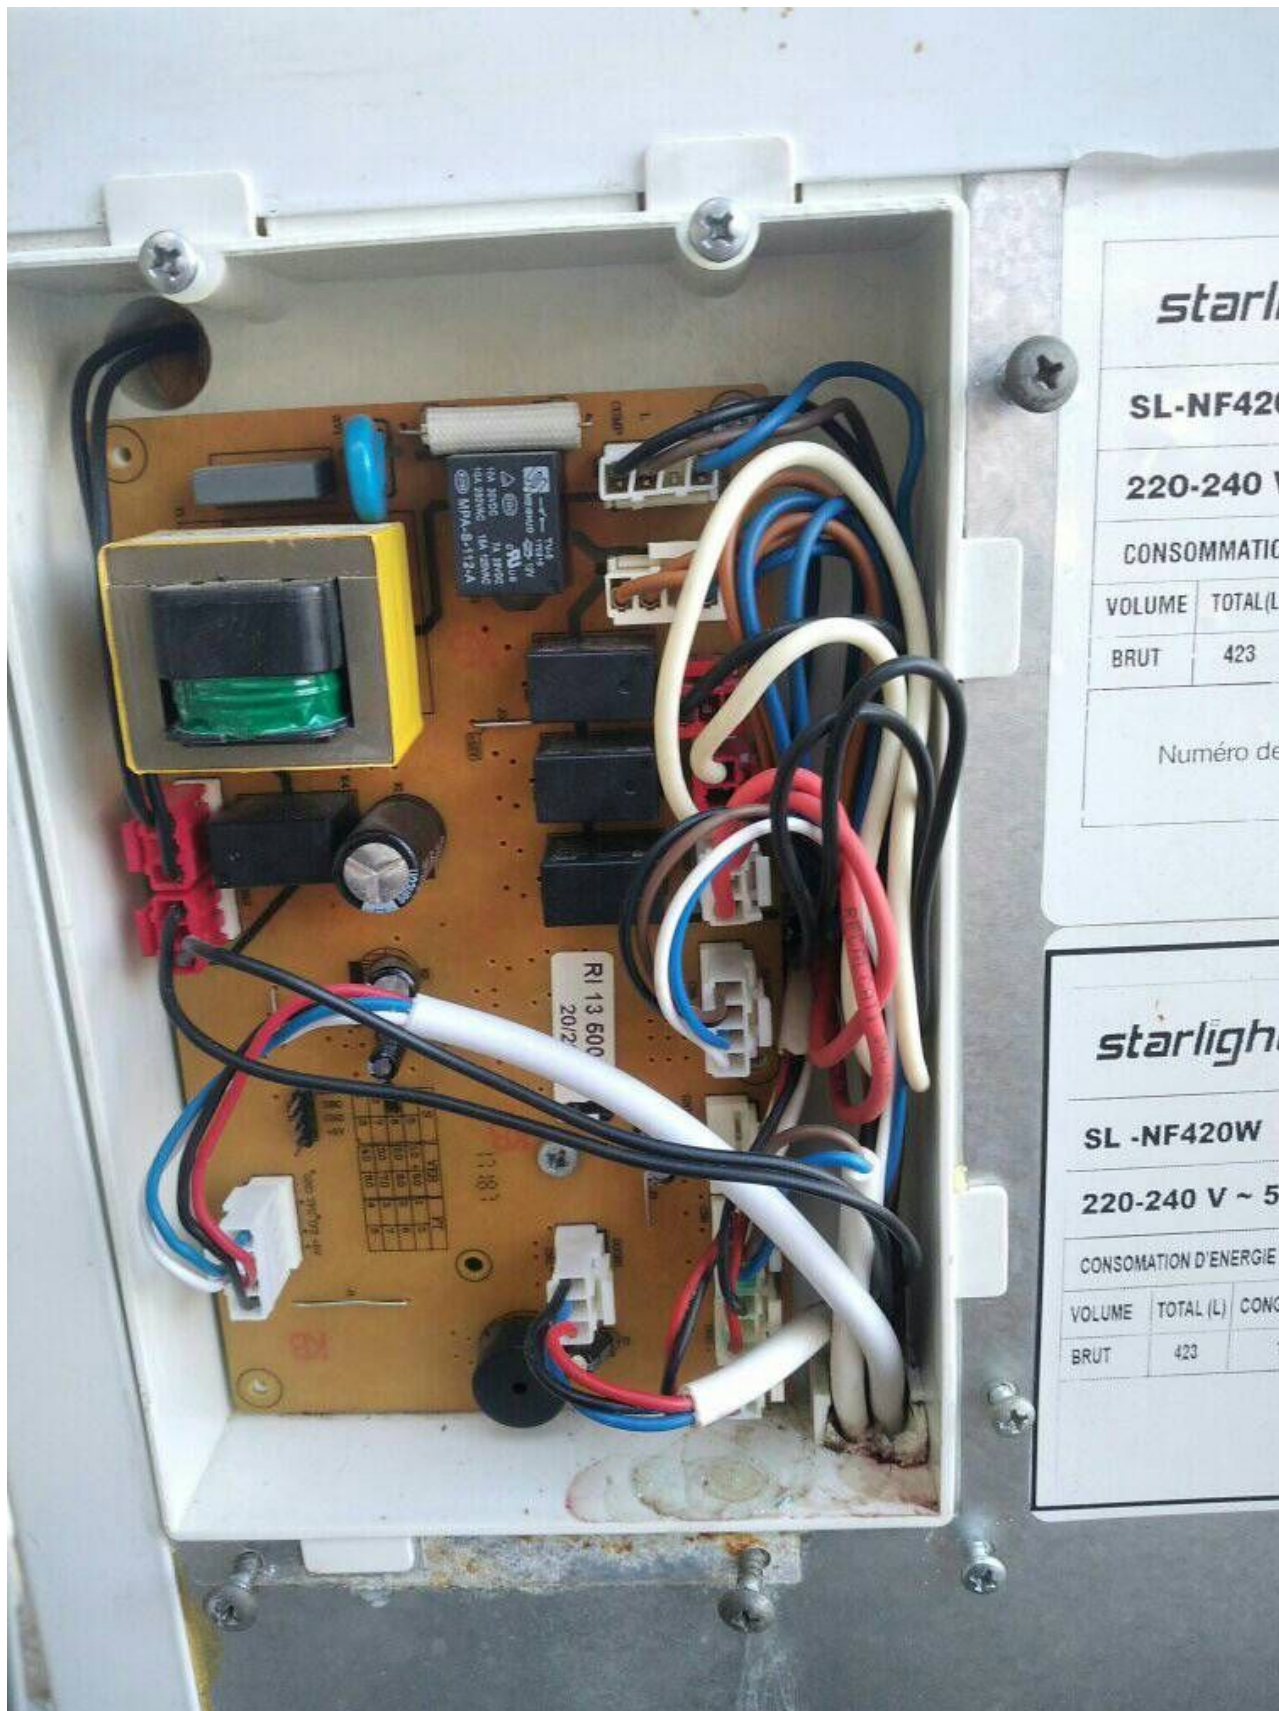

CF1441G

written by Lilianne | 5 May 2023

Private Picture Copyright : WWW.MBSM.PRO

Mbsm.pro, Freezer, CF1441G, 210 L, Compressor, 1/4 hp++, 1/3 hp-, R134a, 145g, 370w, 220v

SL-nf420w

written by Lilianne | 5 May 2023