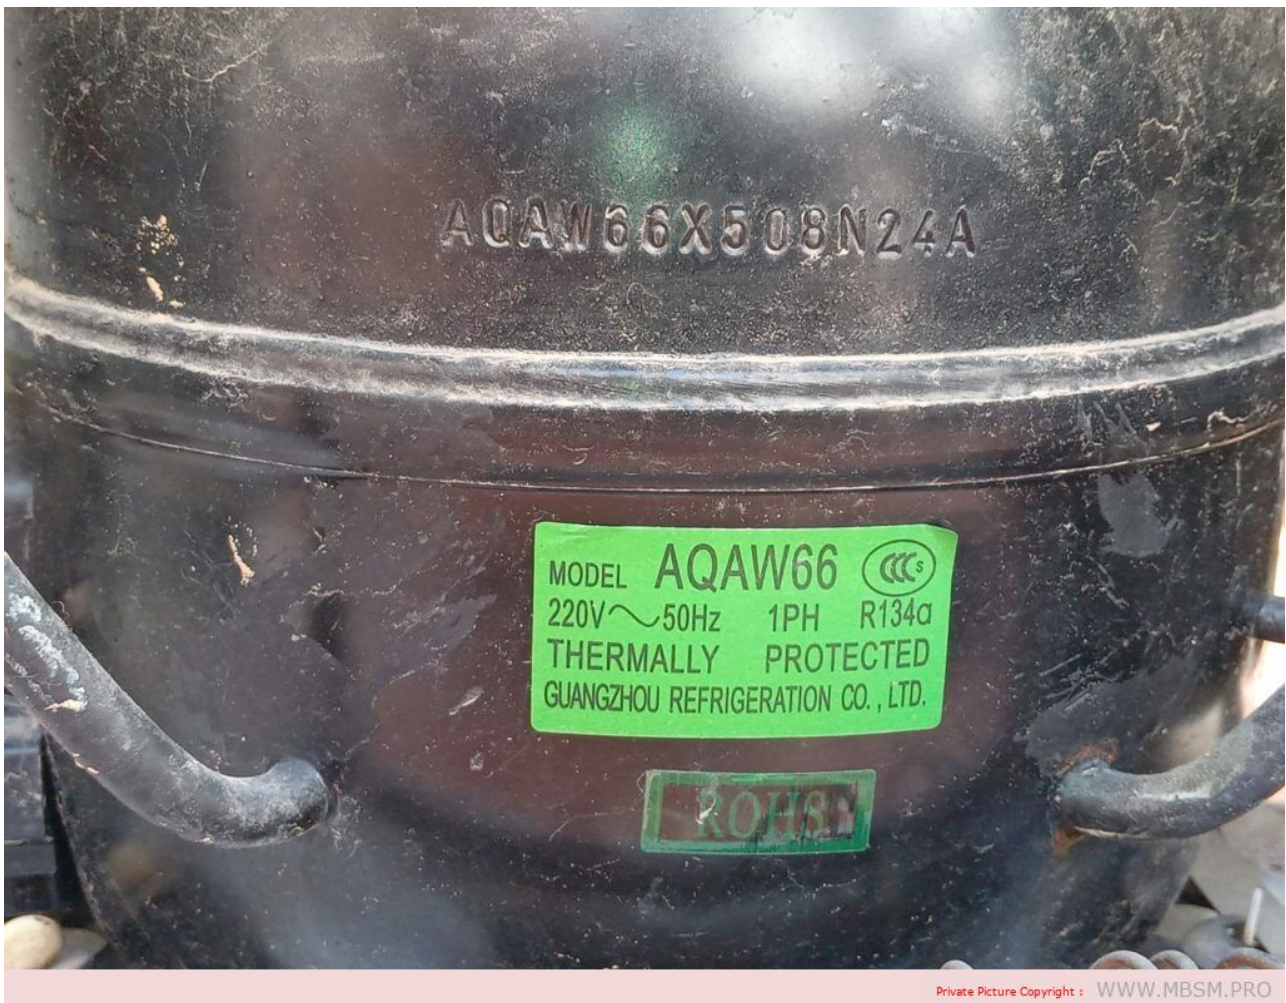

Mbsm.pro, Compressor, AQAW66X, r134a, FKD66ML, r600a, 1/5 hp, Freezer, Wanbao Refrigerator Compressor

written by mahdi miled | 31 December 2022

Private Picture Copyright : WWW.MBSM.PRO

Mbsm.pro, Compressor, AQAW66X, 1/5 hp, Freezer, Wanbao Refrigerator Compressor

---