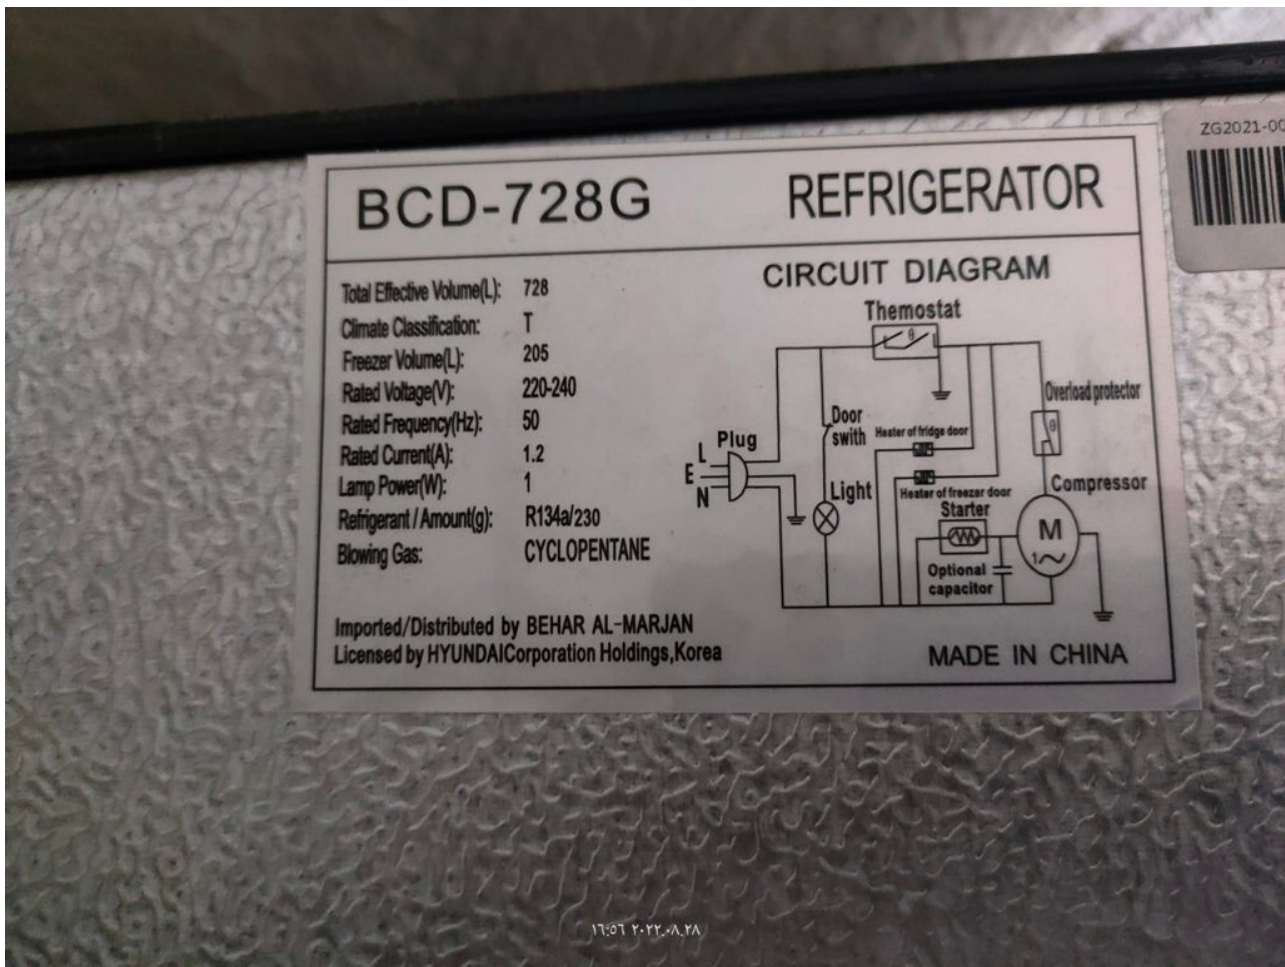

Mbsm.pro, Compressor, KONOR,

**GQR90AA, ERU280HSP, R134a,
220-240V 50Hz, 10,1kg, 1/4HP,
Refrigerator, Condor, 420 L**

written by Lilianne | 8 September 2022

420

 **Condor**
Hisense

Mbsm.pro, Compressor, KONOR, GQR90AA, ERU280HSP, R134a, 220-240V 50Hz, 10,1kg, 1/4HP, Refrigerator, Condor, 420 L

BCD-728G

written by Lilianne | 8 September 2022

Mbsm.pro, Refrigerator, BCD-728G, 728 L, 4 Doors, Class T, Compressor, K270CZ1, 1/3++, DONPER, Dongbei , R134a, 230 G

Mbsm.pro, ice maker, ZBP-60, 16 kg, Generalco, 400 w, r134a, 170g, 2.6 a