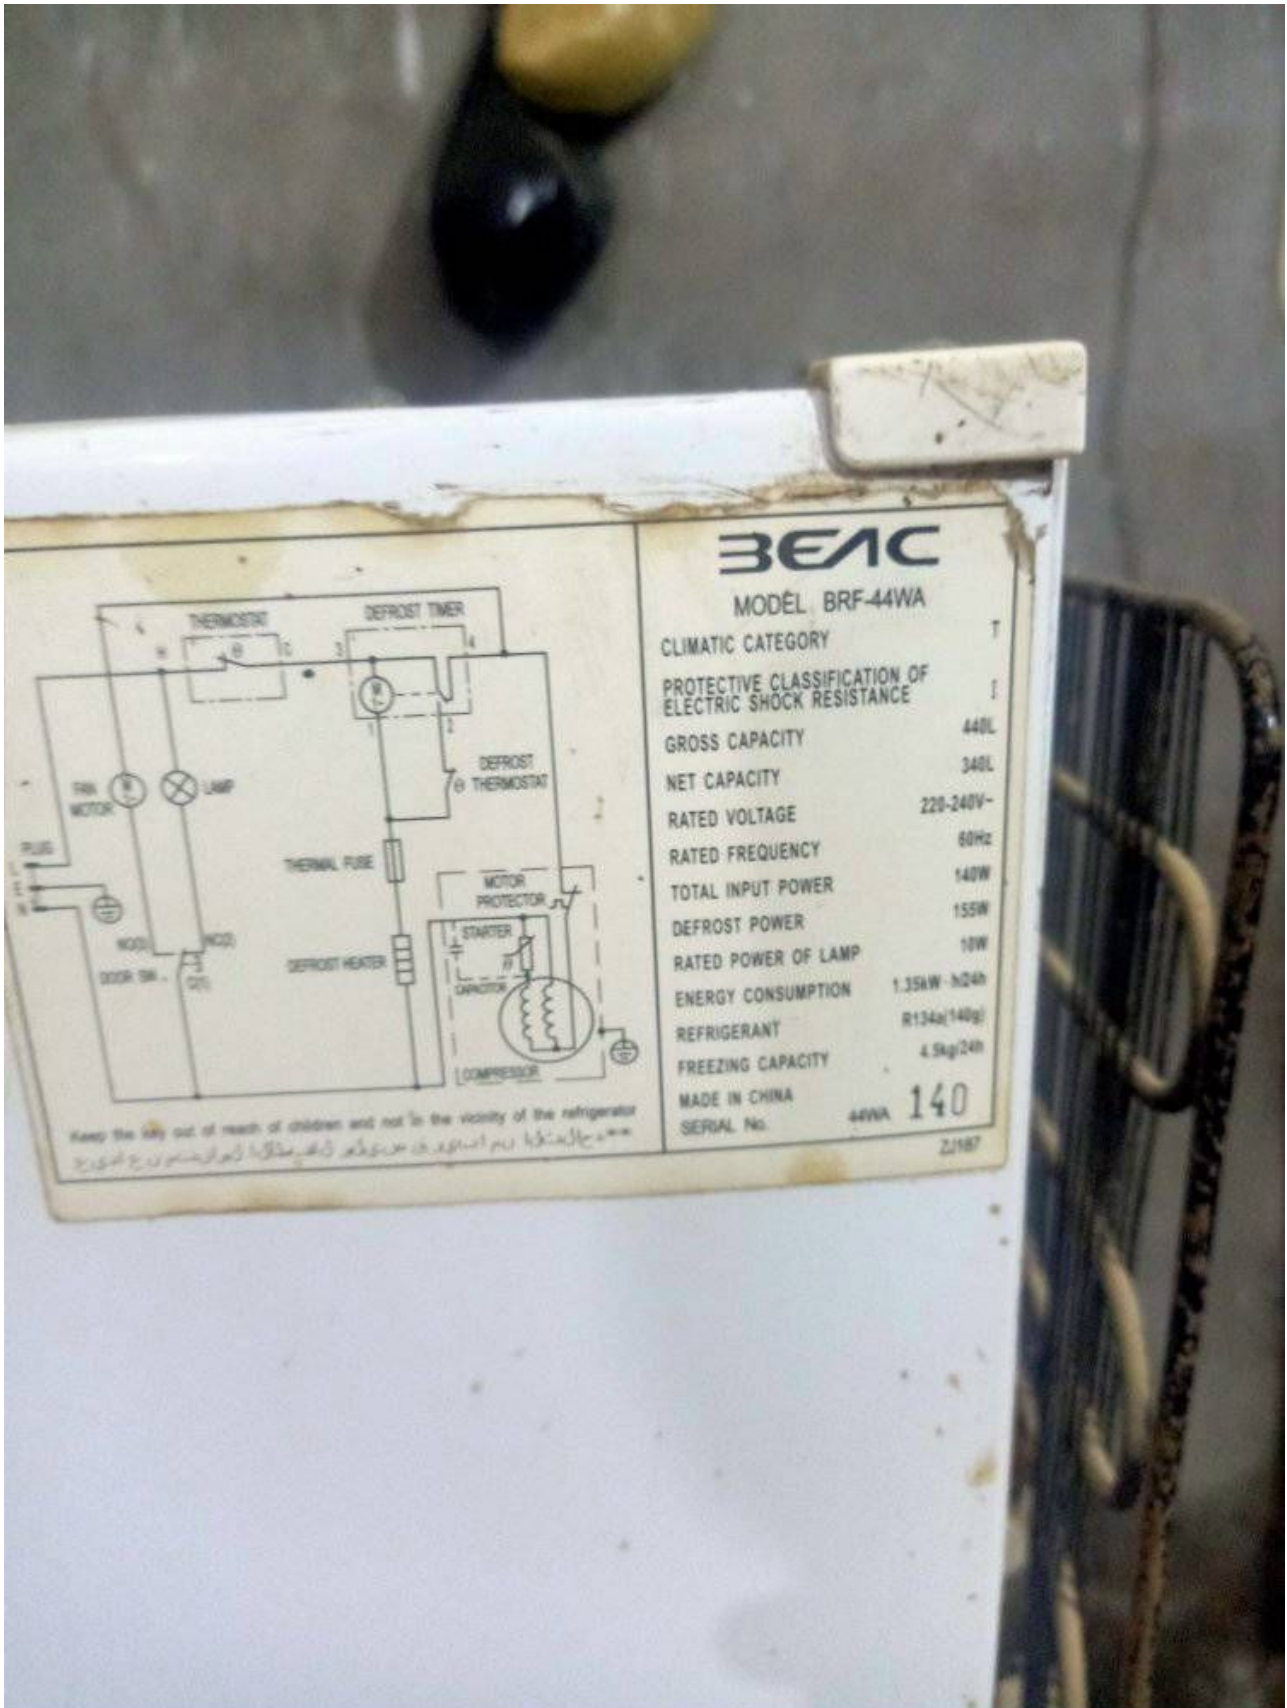

**Mbsm.pro, refrigerator, No  
frost, brf-44wa, 44wa-140,12  
feet, 340wL, 140 w,  
Compressor, 1/5 hp, r134a,  
140 G, defrost power 155 w**

written by Lilianne | 10 August 2022

**BEAC**

MODEL BRF-44WA

CLIMATIC CATEGORY	T
PROTECTIVE CLASSIFICATION OF ELECTRIC SHOCK RESISTANCE	I
GROSS CAPACITY	448L
NET CAPACITY	348L
RATED VOLTAGE	220-240V
RATED FREQUENCY	60Hz
TOTAL INPUT POWER	140W
DEFROST POWER	155W
RATED POWER OF LAMP	10W
ENERGY CONSUMPTION	1.35kW/24h
REFRIGERANT	R134a(140g)
FREEZING CAPACITY	4.5kg/24h
MADE IN CHINA	
SERIAL No.	44WA 140