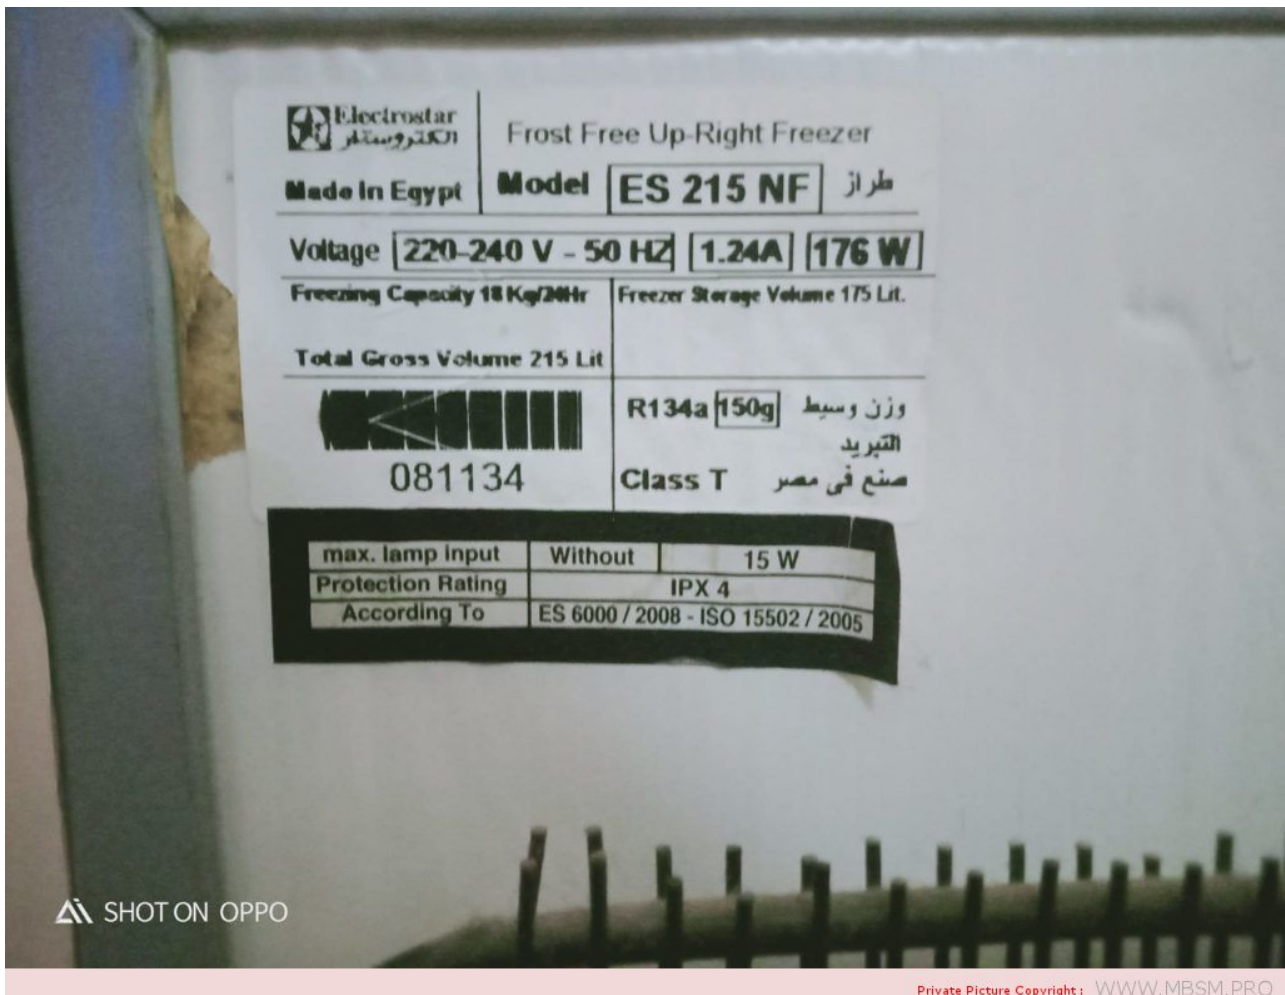

Mbsm.pro, Freezer, es215nf, Electrostar, five drawers, ES 215 P NF, Prestige, 215 L, Compressor, 1/5 Hp, r134a, 130 G, qbh66c13gpx, Panasonic

written by Lilianne | 12 March 2022

Mbsm.pro, Freezer, es215nf, Electrostar, five drawers, ES 215 P NF, Prestige, 215 L, Compressor, 1/5 Hp, r134a, 130 G, qbh66c13gpx, Panasonic