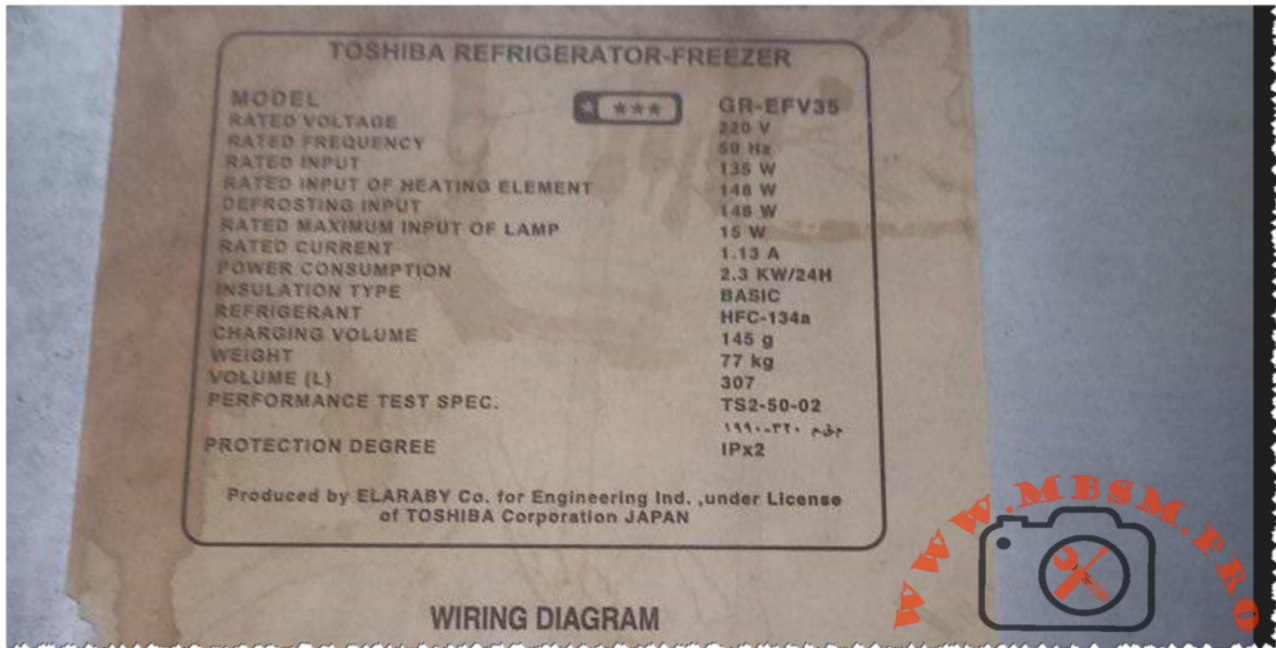

EFV35, 12 feet, 3 DOOR, 307 L, compressor, 1/5 hp, 140 w, lbp, r134a, 145 g

written by Lilianne | 12 March 2024

Mbsm.pro, TOSHIBA, REFRIGERATOR, FREEZER, GR-EFV35, 12 feet, 3 DOOR, 307 L, compressor, 1/5 hp, 140 w, lbp, r134a, 145 g

Mbsm.pro, compressor, EMBRACO, EMT6144Z, 1/5 hp++, 1/4 hp-, HBP, R134a, 220 – 240 V, 50 Hz

written by Lilianne | 12 March 2024