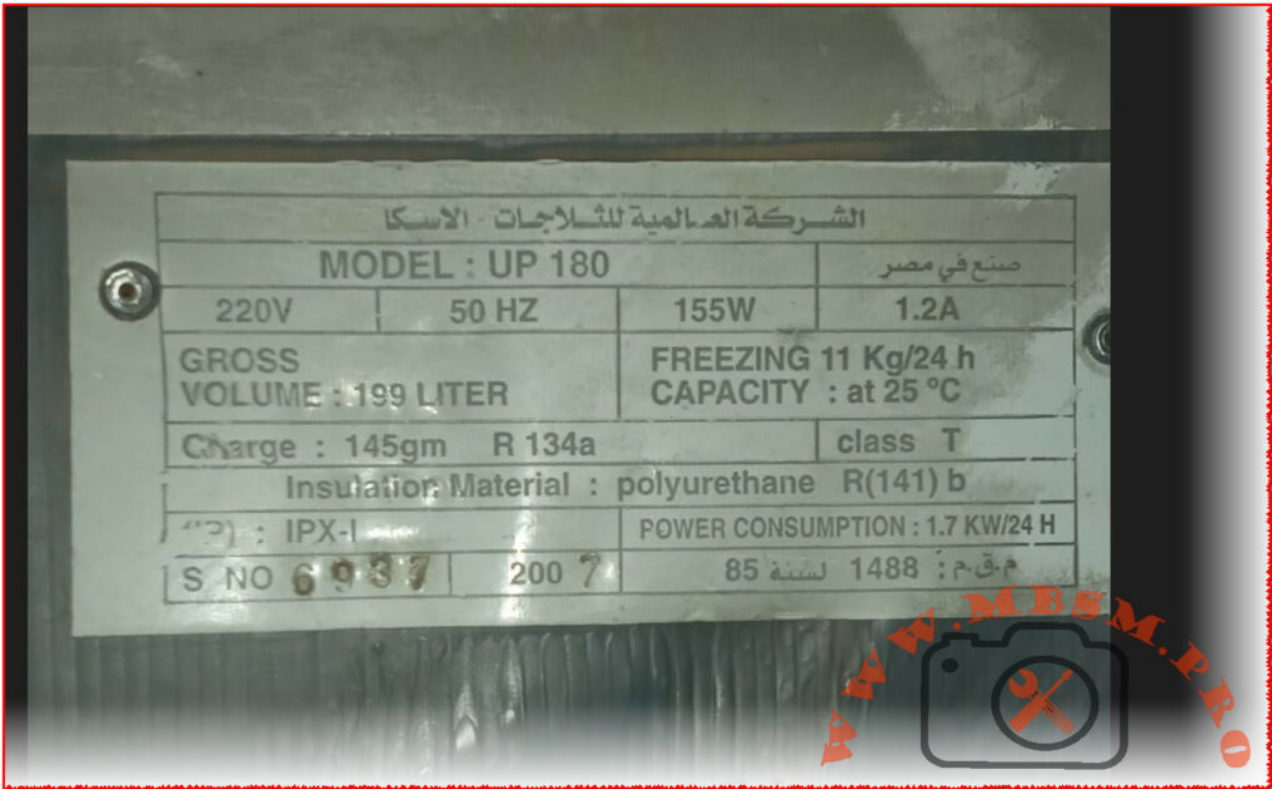

r134a, 145 g, Compressor, HSL19JE-5, 1/5 hp, lbp, DAEW00

written by Lilianne | 28 February 2024

Mbsm.pro, Refrigerator, UP 180, UP180, 155 w, 199 L, r134a,
145 g, Compressor, HSL19JE-5, 1/5 hp, lbp, DAEW00

Mbsm.pro, Freezer, GR-EF40, TOSHIBA REFRIGERATOR-FREEZER, 335 L, Qb73c15gax5 ,R134a ,