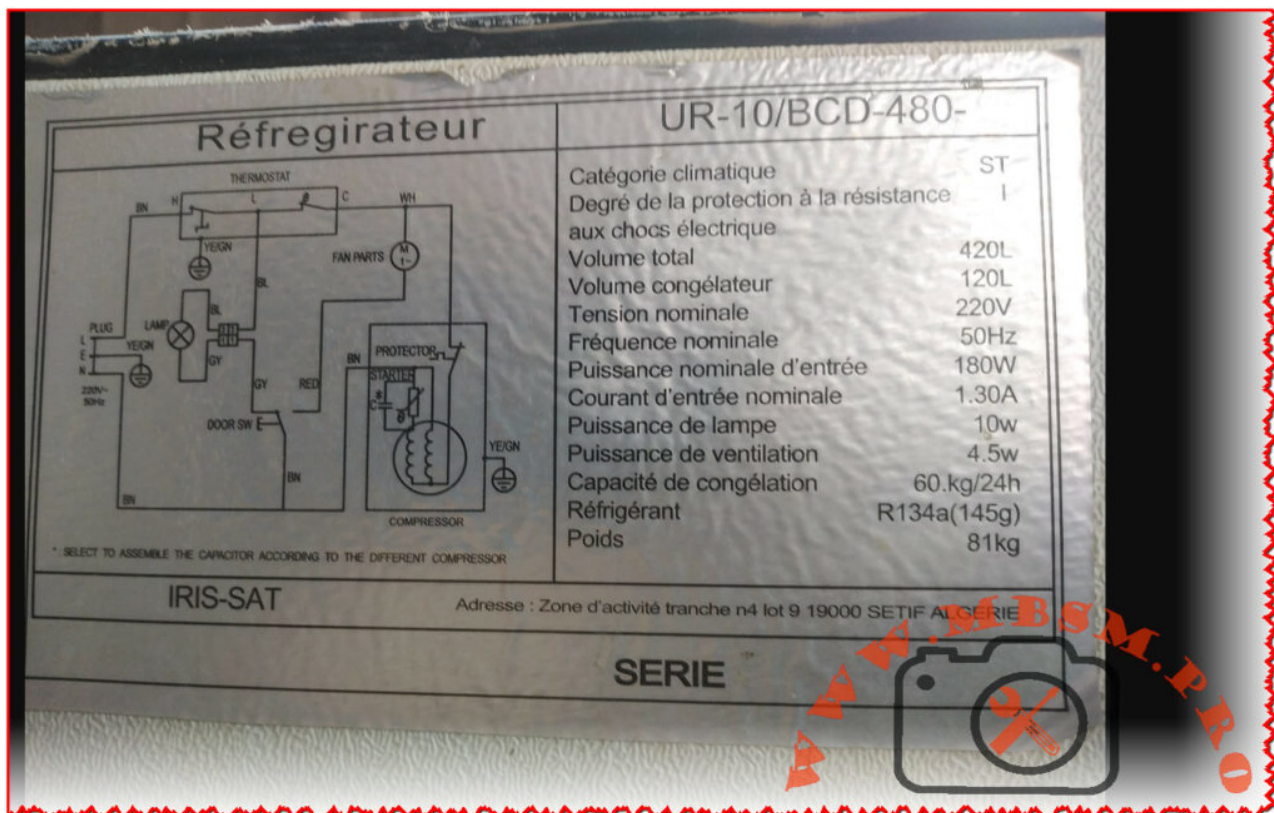

Mbsm.pro, Refregirator, UR-10/BCD-480, 420 L, Compressor, GUY75AA, LBP, R134a, 145 G, 1/4 hp, 1.30 A

written by Lilianne | 28 February 2024

Mbsm.pro, Refregirator, UR-10/BCD-480, 420 L, Compressor, GUY75AA, LBP, R134a, 145 G, 1/4 hp, 1.30 A