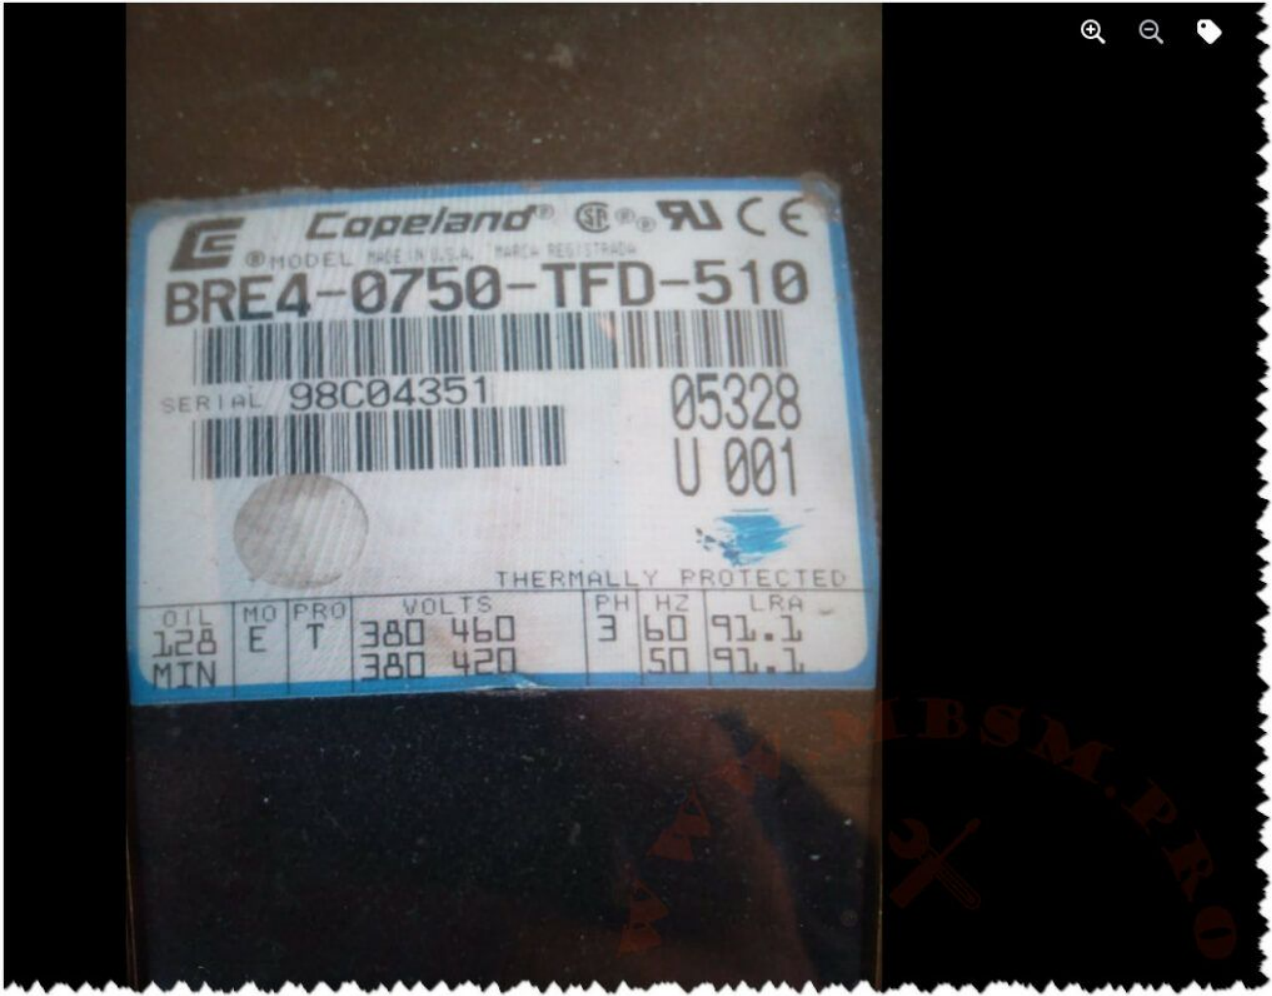

Private Picture Copyright : WWW.MBSM.PRO

Mbsm.pro, compressor, BRE4-0750-TFD-510, Copeland, 7.5 HP, 460V, 3 PH, R22, R134A, R407C, Scroll Compressor, Copeland Compressor

Mbsm.pro, LG, Compressor, MA69LCEG, 1/4 HP, R134a, LBP

written by Lilianne | 3 February 2024