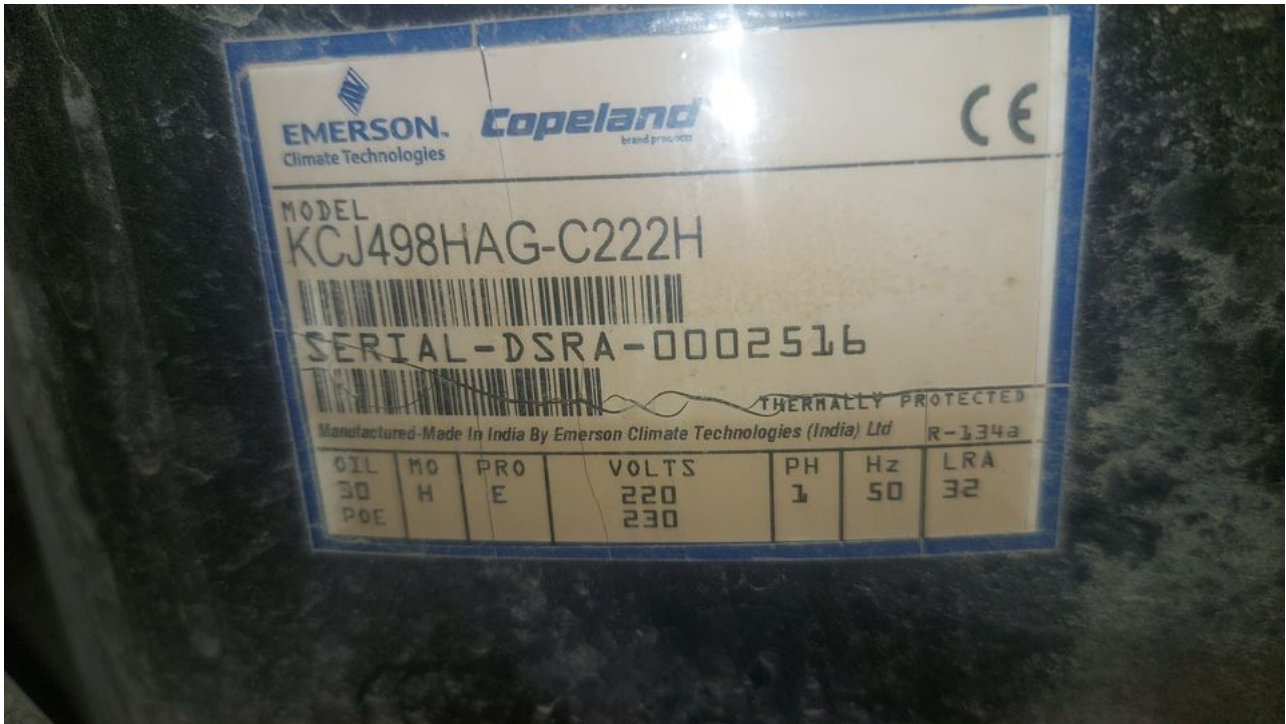

Private Picture Copyright : WWW.MBSM.PRO

COPELAND, KCJ498HAG, COMPRESSOR, R134A ,3/4 HP+, HBP

**WP28C, Hermetic, Compressor,
68 w, 2.82 cm³, 0.64 a,
r134a, 1/12 hp**

written by Amina | 6 November 2023