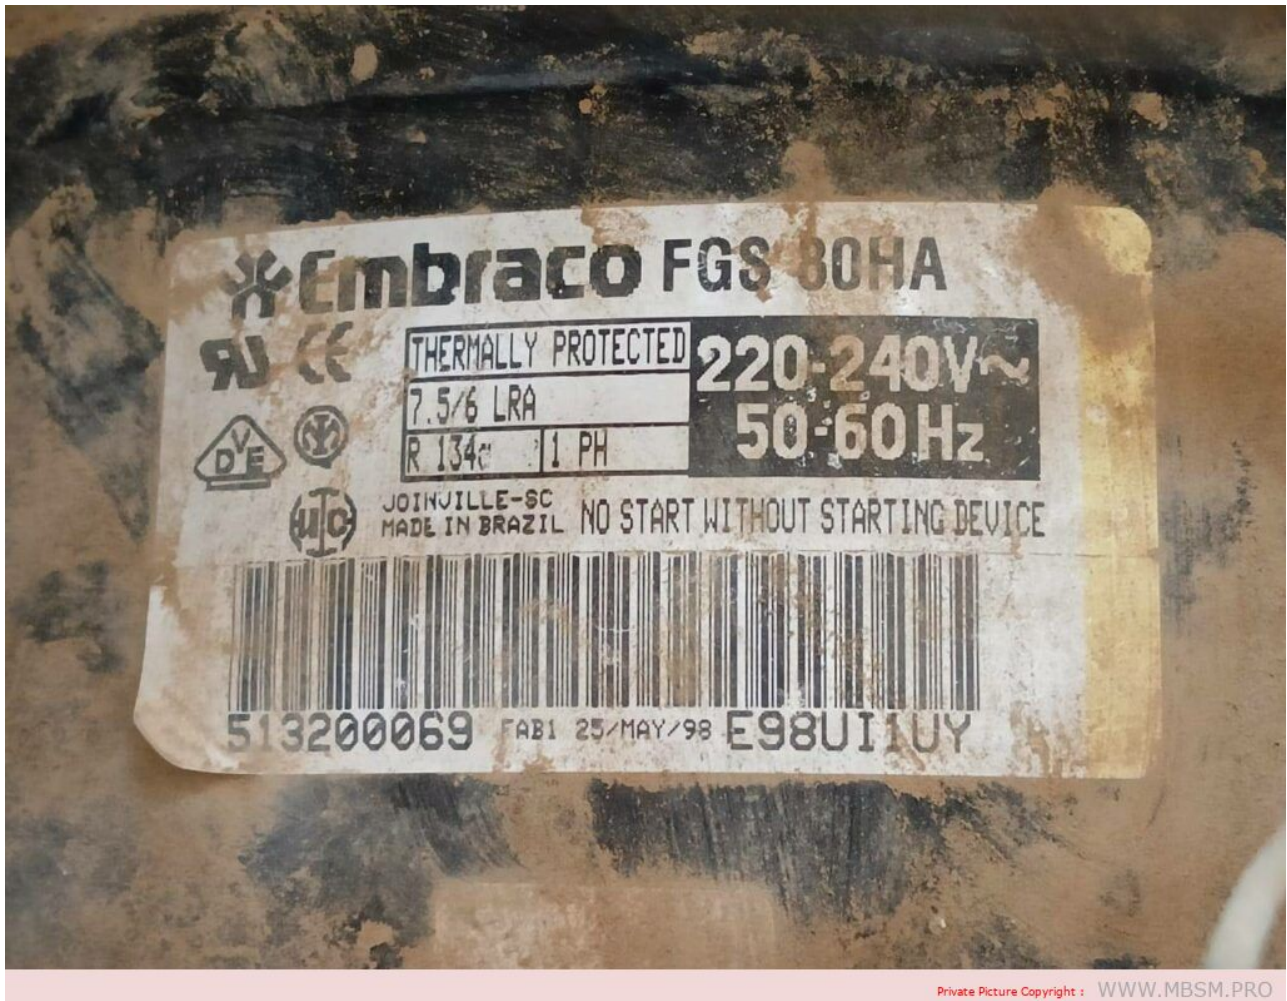

# Mbsm.pro, COMPRESSOR, EMBRACO, FGS80HA, FGS 80HA, r13a, 1/4 hp, 1bp, 820 btu

written by Lilianne | 8 February 2024

Mbsm.pro, COMPRESSOR, EMBRACO, FGS80HA, FGS 80HA, r13a, 1/4  
hp, 1bp, 820 btu