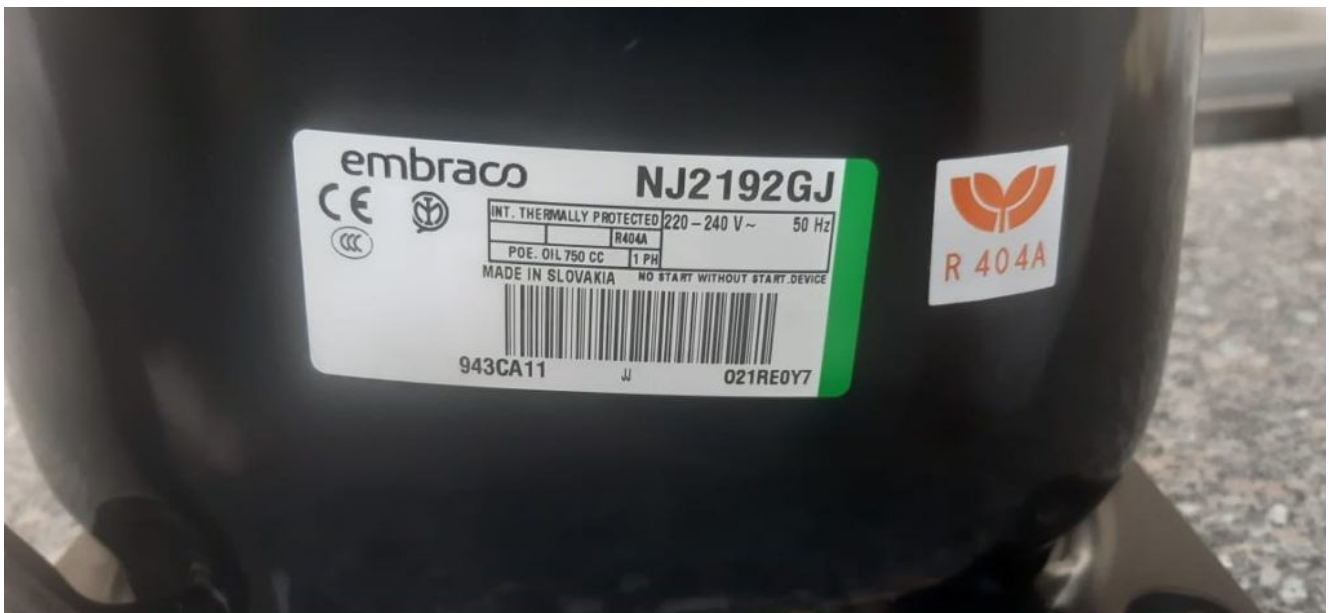

Power supply	220-240V 50Hz
Engine type	CSR
Displacement [cm³]	26,10
Weight [kg]	22

Condensing temperature +55 C

Evaporating Temperature	Cooling Capacity +/-5%			Power Consumption +/-5%	Current Consumption +/-5%
	(kcal/h)	(W)	(Btu/h)	(W)	(A)
°C					
-40					
-35					
-30		797		773	4,37
-25		1084		908	4,92
-20		1413		1045	5,49
-15		1784		1181	6,10
-10		2196		1317	6,72

Refrigerant: R404A

Private Picture Copyright: WWW.MBSM.PRO

Mbsm_dot_pro_private_PDF_pdf_NJ219GJTélécharger