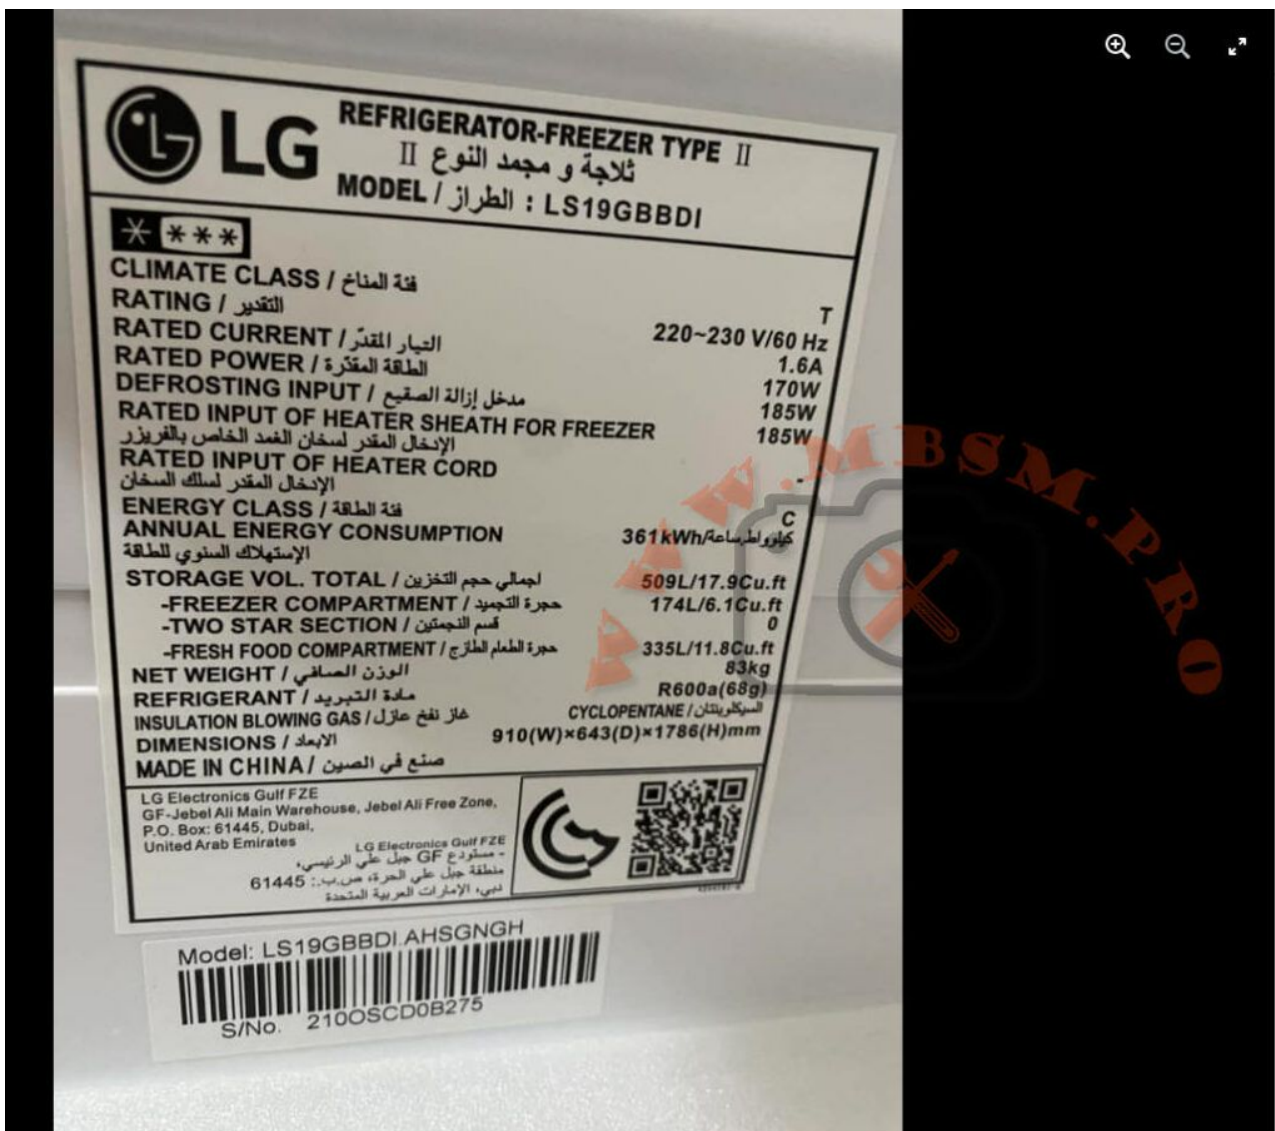

Mbsm.pro, LS19GBBDI, LG Refrigerator, 17.9 Cu.Ft, Silver PCM Color, Smart Inverter, Domper Compressor, vfl110cy1, 1/4 hp, r600a

written by rober us | 29 April 2023