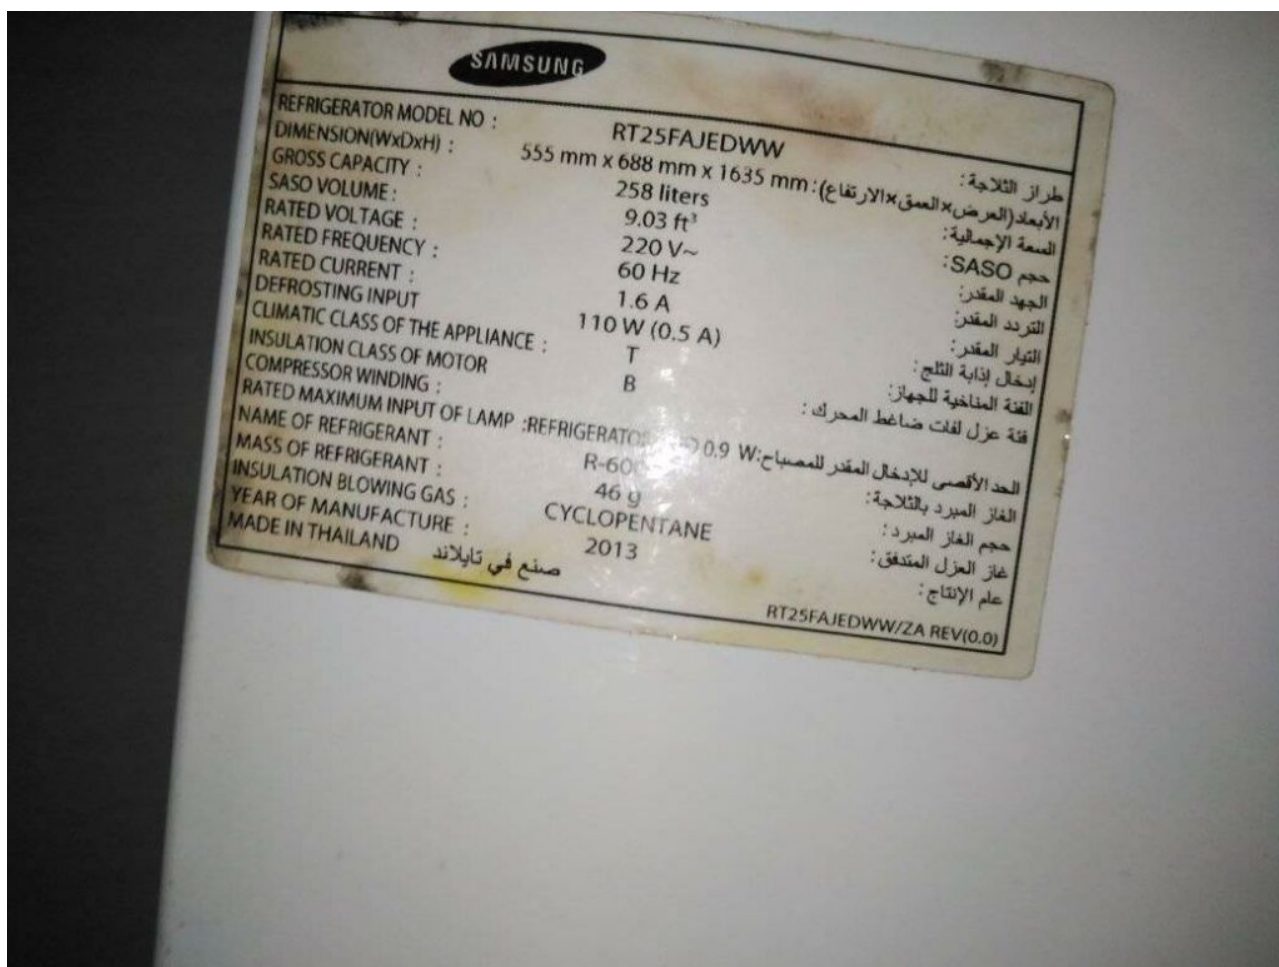

Mbsm.pro, Refrigerator, RT25fajedww, 250 L, no frost, inverter, Compressor, BDC, 1/6 hp, lbp, R600a, 46g, 220v

written by Lilianne | 11 September 2022

Private Picture Copyright : WWW.MBSM.PRO

Mbsm.pro, Refrigerator, RT25fajedww, 250 L, no frost, inverter, Compressor, BDC, 1/6 hp, lbp, R600a, 46g, 220v

---