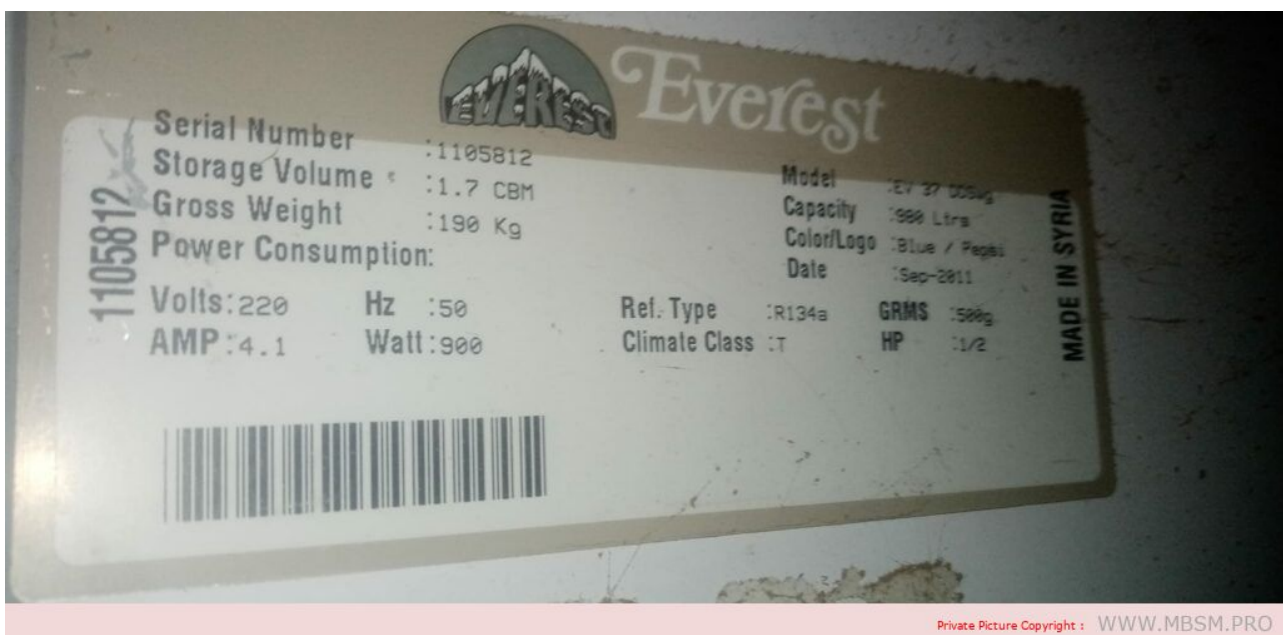

**Everest, refrigerator,
EV37dds, 4.1 A, 900 w, 980 L,
R134a, Compressor, 1/2 hp,
double door, Dimensions : H
200 cm, W 116 cm, D 65 cm**

written by Lilianne | 19 November 2023

Private Picture Copyright : WWW.MBSM.PRO

Everest, refrigerator, EV37dds, 4.1 A, 900 w, 980 L, R134a,
Compressor, 1/2 hp

**UGINE, refrigerator, WBr-100,
90 L, r134a, 40 g, 220 v, 60**

**hz, 75 W, Class T,
Compressor, Daewoo,
WX24LHS4T, 62 W, 1/12 hp, lra
2.5 a, 186 btu, lbp**