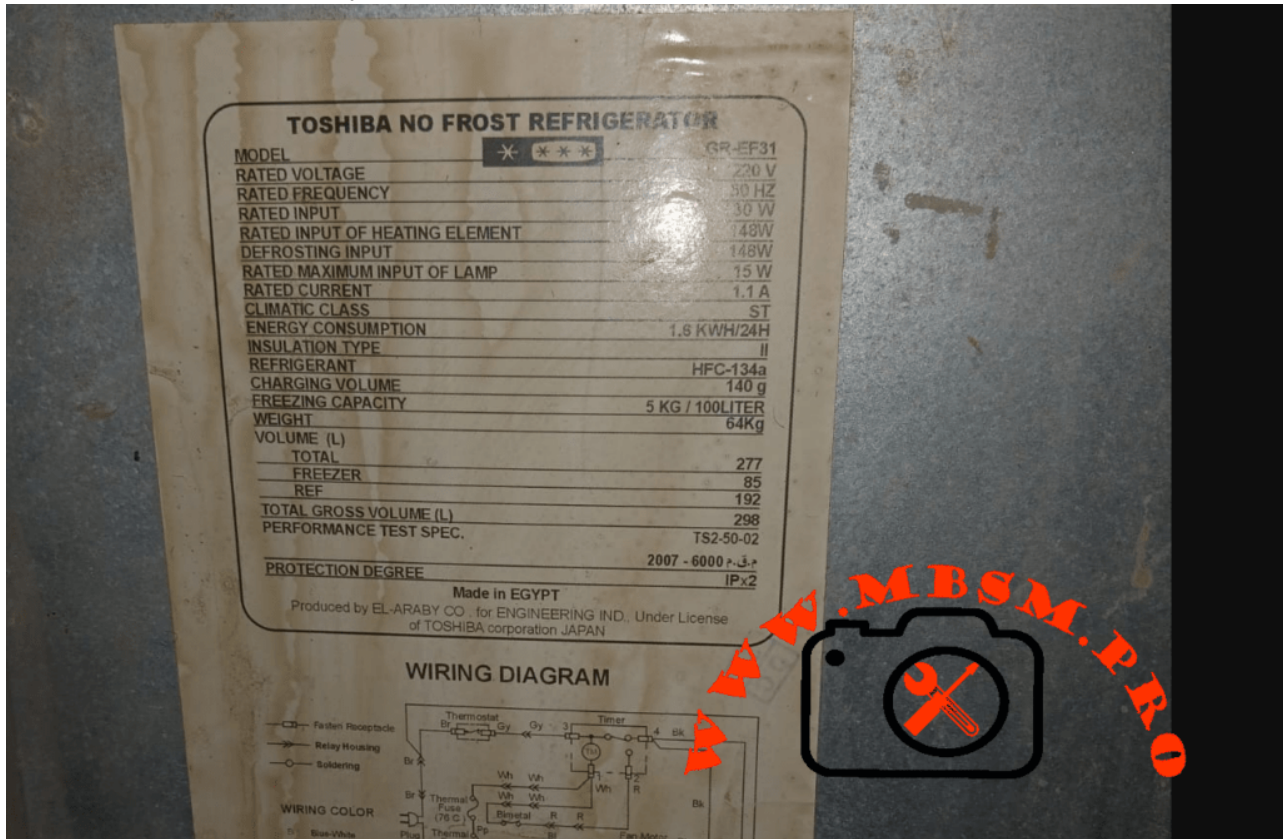

Mbsm.pro, Toshiba, Rotary, refrigerator ,compressor, PH360X3C-4KTS1, 1.5T++, 3 hp, 1 ph, r22

Mbsm.pro, TOSHIBA, REFRIGERATOR, NO FROST 11 FEET, SILVER, GR-EF31-SL, 296 L

Category: Refrigerator

written by Lilianne | 20 January 2024

Private Picture Copyright : WWW.MBSM.PRO

Mbsm.pro, TOSHIBA, REFRIGERATOR, NO FROST 11 FEET, SILVER, GR-EF31-SL, 296 L

Mbsm.pro, Refrigerator, No frost, RT32K510058, SAMSUNG, 16 feet, 320L, MADE IN THAILAND, Compressor, 1/5 hp, 1hp, R-600a, 50 g (1.76 oz.)

Category: compressor,Refrigerator

written by Lilianne | 20 January 2024