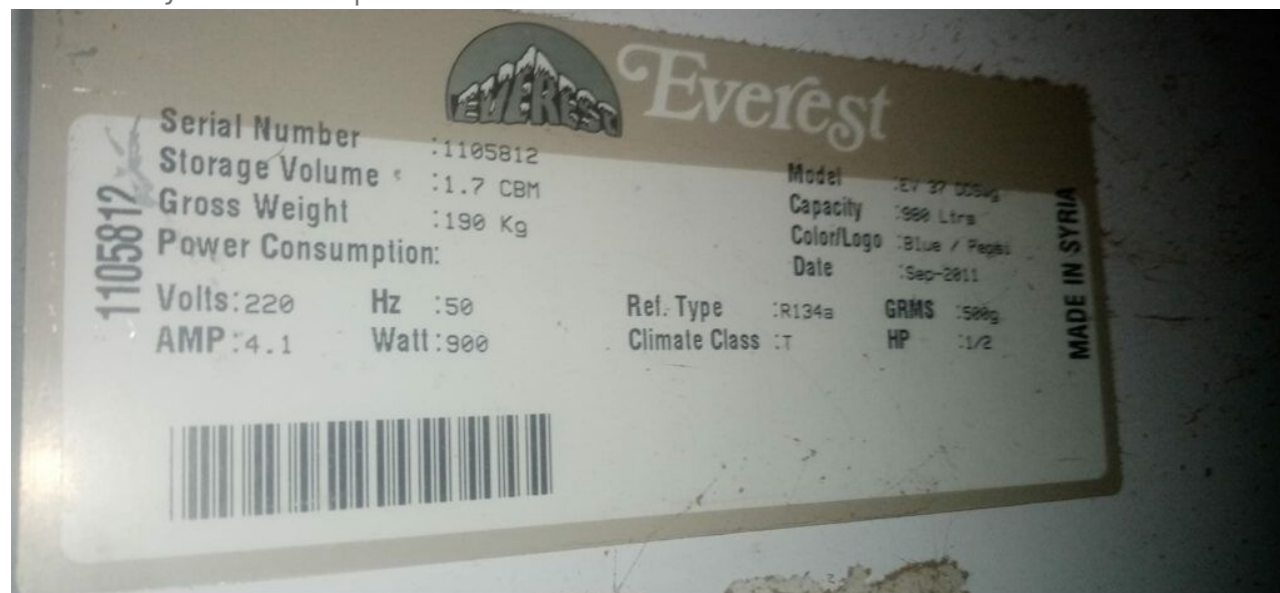

Everest, refrigerator, EV37dds, 4.1 A, 900 w, 980 L, R134a, Compressor, 1/2 hp, double door, Dimensions : H 200 cm, W 116 cm, D 65 cm

Category: compressor, Refrigerator
written by Lilianne | 7 December 2023

Everest, refrigerator, EV37dds, 4.1 A, 900 w, 980 L, R134a, Compressor, 1/2 hp

Donper, New, L58CZ1, 220V-240V, 50Hz, R134A ,Refrigerator, Compressor, 1/6++HP, 1/5 hp-, power 116 w, input 145 w

Category: compressor
written by Lilianne | 7 December 2023