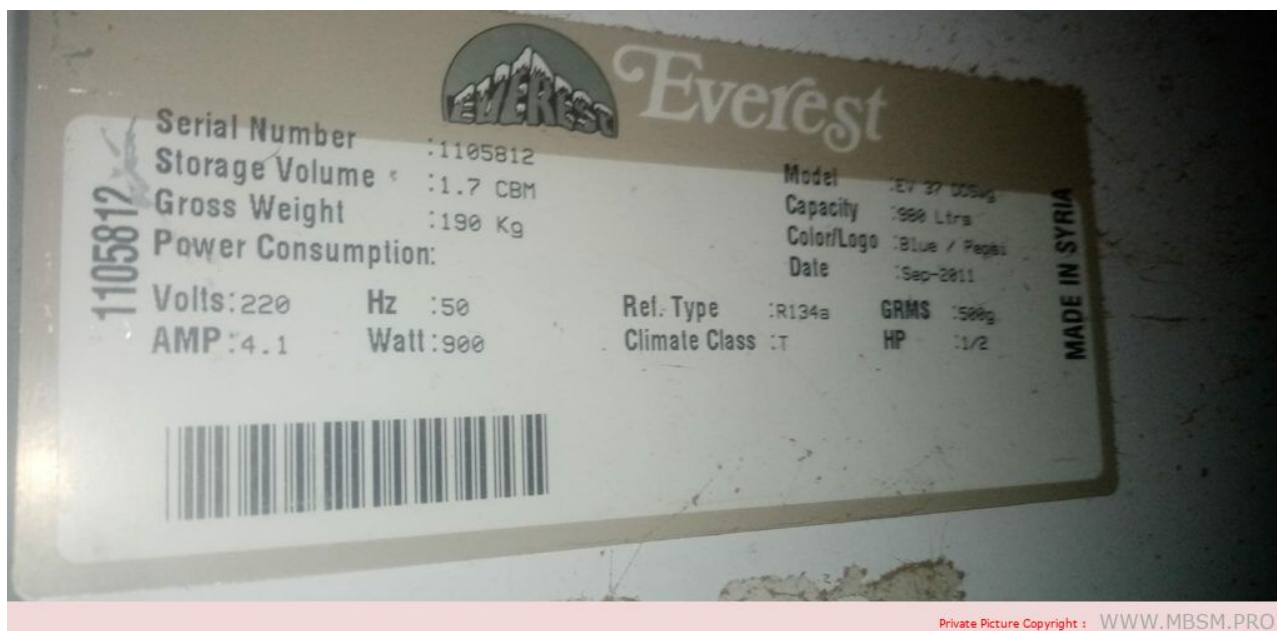

**Everest, refrigerator,
EV37dds, 4.1 A, 900 w, 980 L,
R134a, Compressor, 1/2 hp,
double door, Dimensions : H
200 cm, W 116 cm, D 65 cm**

written by Lilianne | 19 November 2023

Everest, refrigerator, EV37dds, 4.1 A, 900 w, 980 L, R134a,
Compressor, 1/2 hp

Donper, New, L58CZ1,