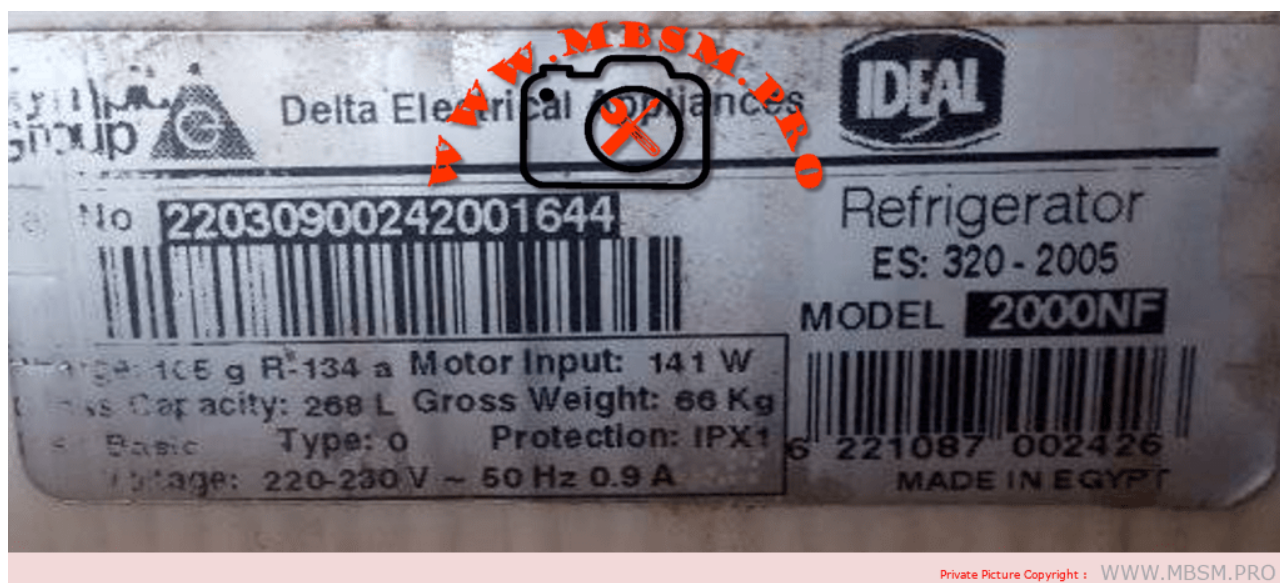

**Refrigerator, 268 L, 141 w,
Es:320-2005, 2000nf, made in
Egypt, Compressor, 1/5 hp,
G160tb, egm75af, r134a, 105 g**

written by Lilianne | 19 November 2023

Mbsm.pro, Ideal, Refrigerator, 268 L, 141 w, Es:320-2005,
2000nf, made in Egypt, Compressor, 1/5 hp, G160tb, egm75af,
r134a, 105 g

**Mbsm.pro, REFRIGERATOR, K330,
330 L, Kiriazi K330,
Compressor, 1/5 hp, EGM75AF,**