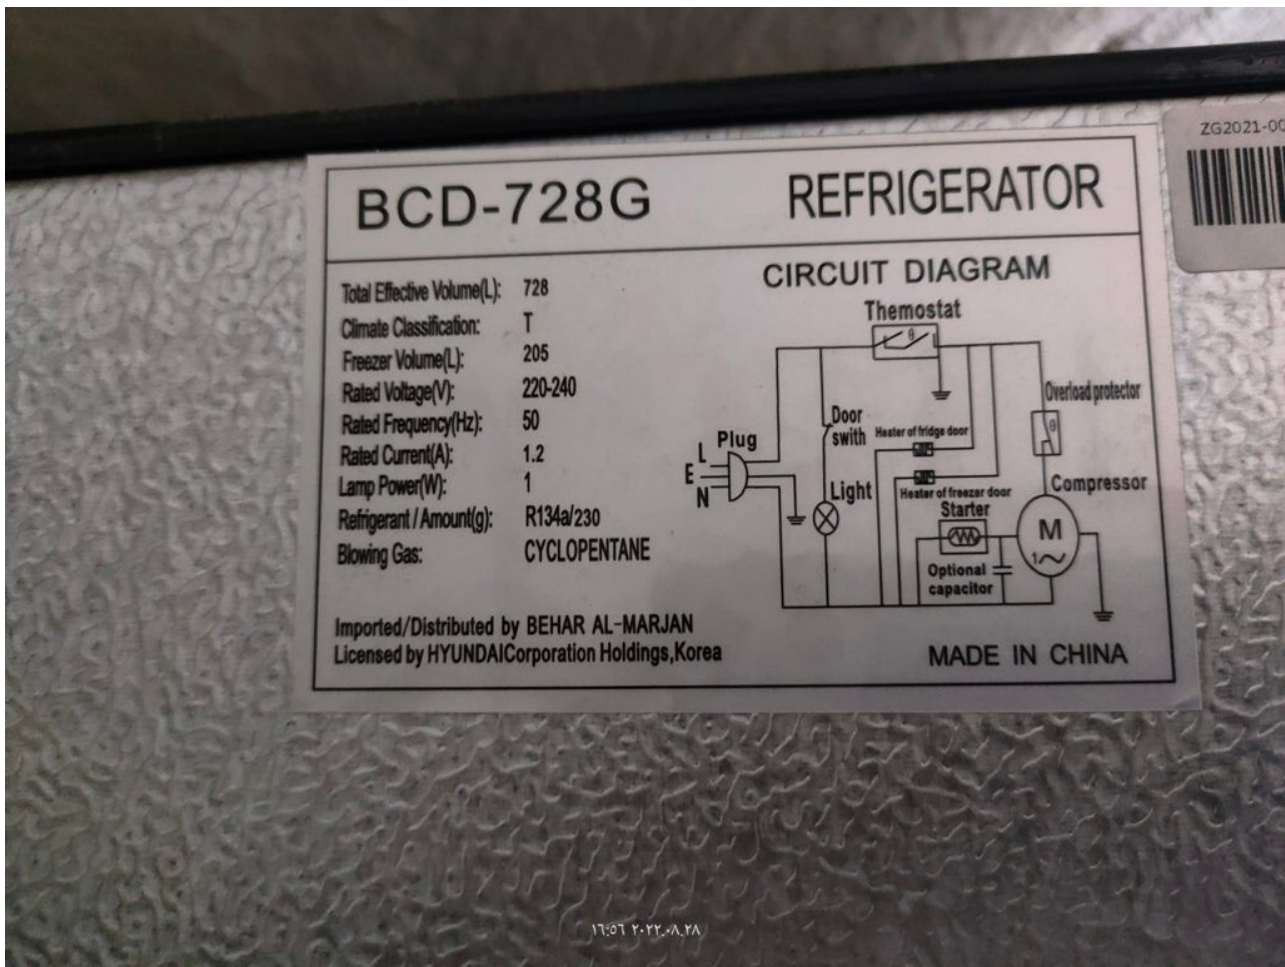

Mbsm.pro, Compressor, KONOR, GQR90AA, ERU280HSP, R134a, 220-240V 50Hz, 10,1kg, 1/4HP, Refrigerator, Condor, 420 L

BCD-728G

written by Lilianne | 10 September 2022

Mbsm.pro, Refrigerator, BCD-728G, 728 L, 4 Doors, Class T, Compressor, K270CZ1, 1/3++, DONPER, Dongbei , R134a, 230 G