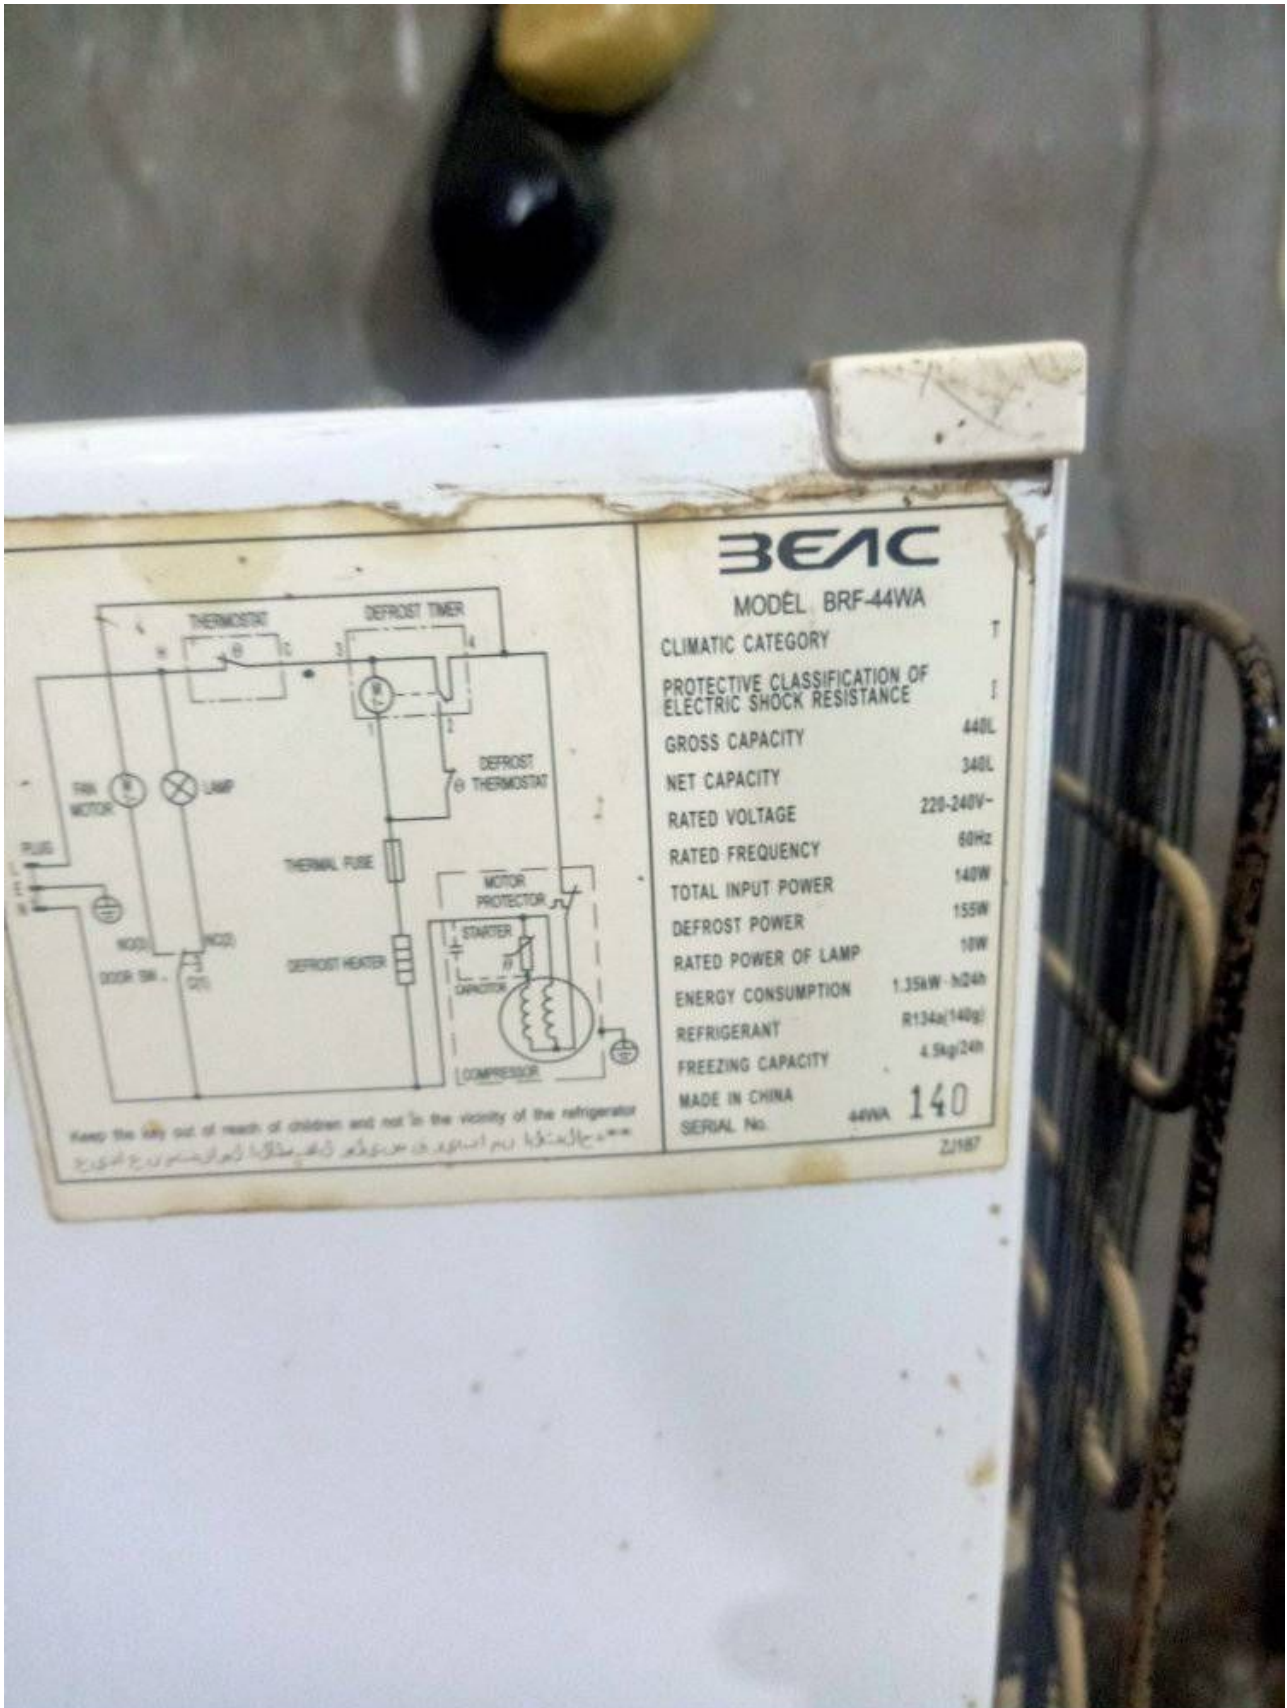

Mbsm.pro, refrigerator, No frost, brf-44wa, 44wa-140, 12 feet, 340wL, 140 w, Compressor, 1/5 hp, r134a, 140 G, defrost power 155 w

written by Lilianne | 8 September 2022

BEAC

MODEL BRF-44WA

CLIMATIC CATEGORY	T
PROTECTIVE CLASSIFICATION OF ELECTRIC SHOCK RESISTANCE	I
GROSS CAPACITY	448L
NET CAPACITY	348L
RATED VOLTAGE	220-240V
RATED FREQUENCY	60Hz
TOTAL INPUT POWER	140W
DEFROST POWER	155W
RATED POWER OF LAMP	10W
ENERGY CONSUMPTION	1.35kW/24h
REFRIGERANT	R134a(140g)
FREEZING CAPACITY	4.9kg/24h
MADE IN CHINA	
SERIAL No.	44WA 140