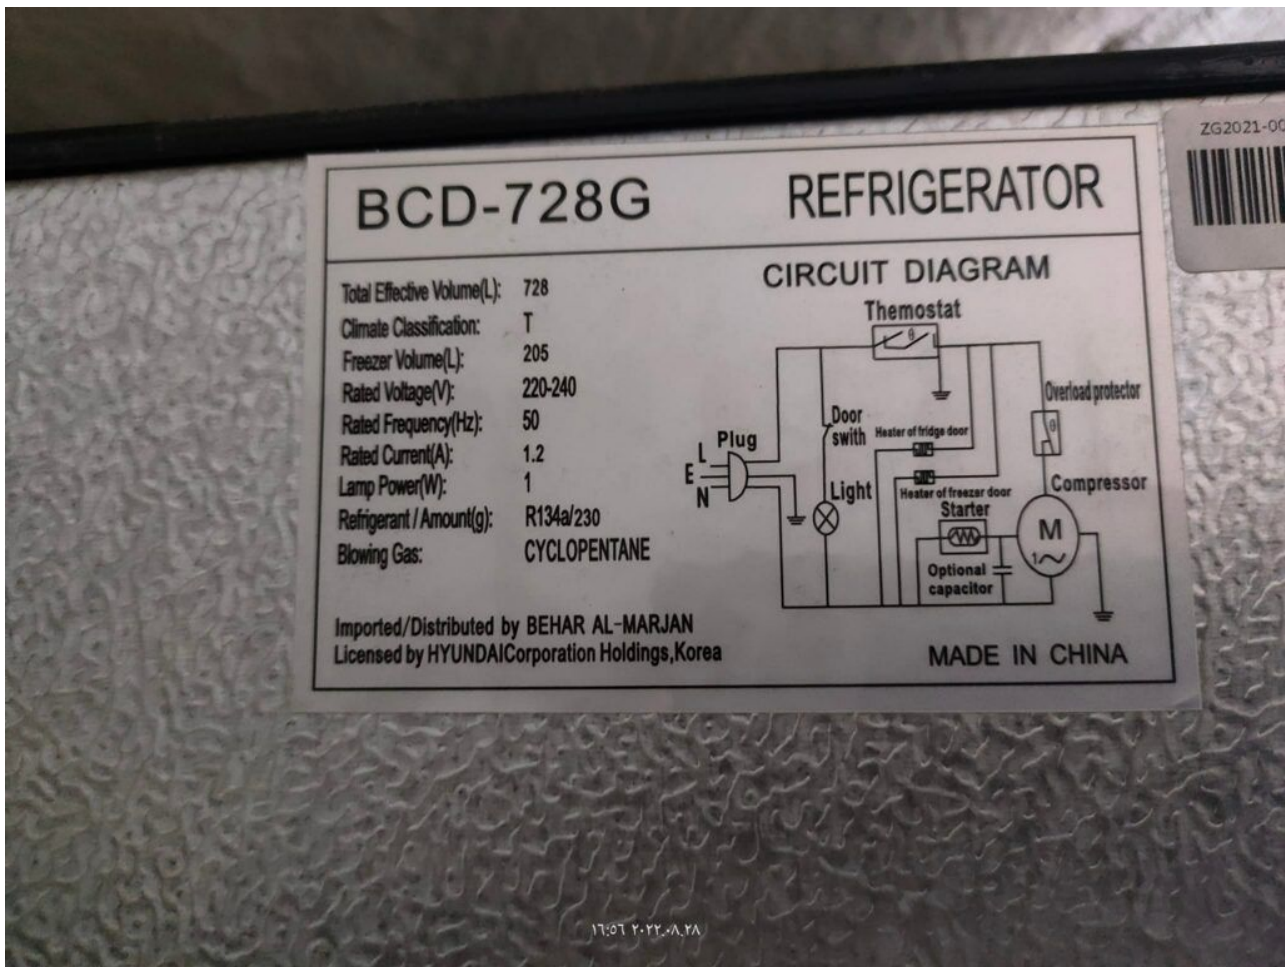

Mbsm.pro, Compressor, KONOR, GQR90AA, ERU280HSP, R134a, 220-240V 50Hz, 10,1kg, 1/4HP, Refrigerator, Condor, 420 L

written by Lilianne | 8 September 2022

420

 **Condor**
Hisense

Mbsm.pro, Compressor, KONOR, GQR90AA, ERU280HSP, R134a, 220-240V 50Hz, 10,1kg, 1/4HP, Refrigerator, Condor, 420 L

BCD-728G

written by Lilianne | 8 September 2022

Mbsm.pro, Refrigerator, BCD-728G, 728 L, 4 Doors, Class T, Compressor, K270CZ1, 1/3++, DONPER, Dongbei , R134a, 230 G

Mbsm.pro, Compressor, MK190G-L2u, MK190G, Refrigerator, USA, RS22hknrs, 527 L, r134a, 190g, 230w, Samsung, MK190GL2U/E08, 1/3hp, 200-240V-50Hz, RSCR