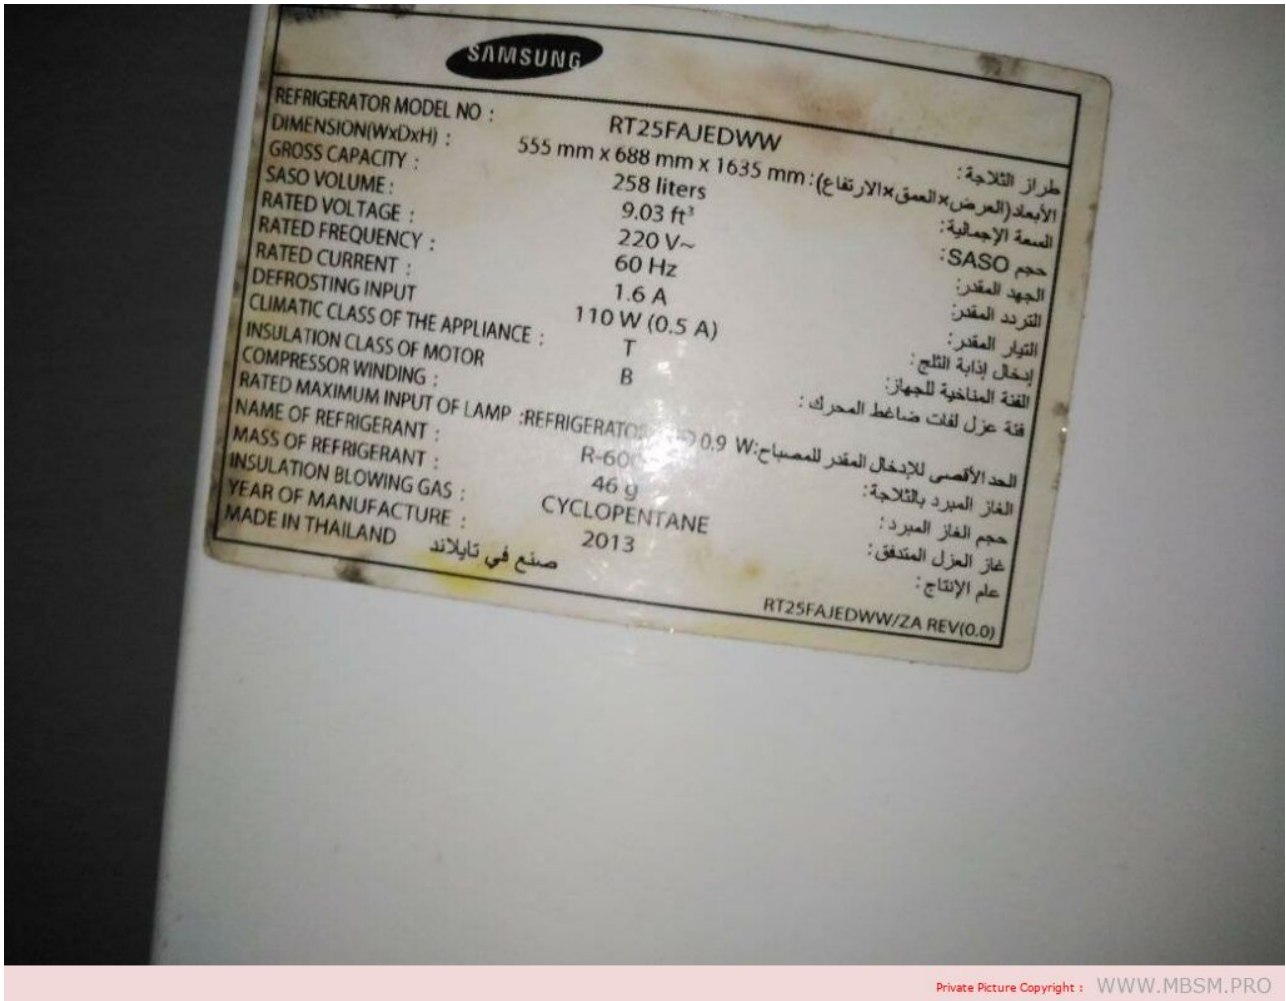

Private Picture Copyright : WWW.MBSM.PRO

Mbsm.pro, Refrigerator, RT25fajedww, 250 L, no frost, inverter, Compressor, BDC, 1/6 hp, lbp, R600a, 46g, 220v

Mbsm.pro, Compressor, KONOR, GQR90AA, ERU280HSP, R134a, 220-240V 50Hz, 10,1kg, 1/4HP, Refrigerator, Condor, 420 L

written by Lilianne | 10 September 2022