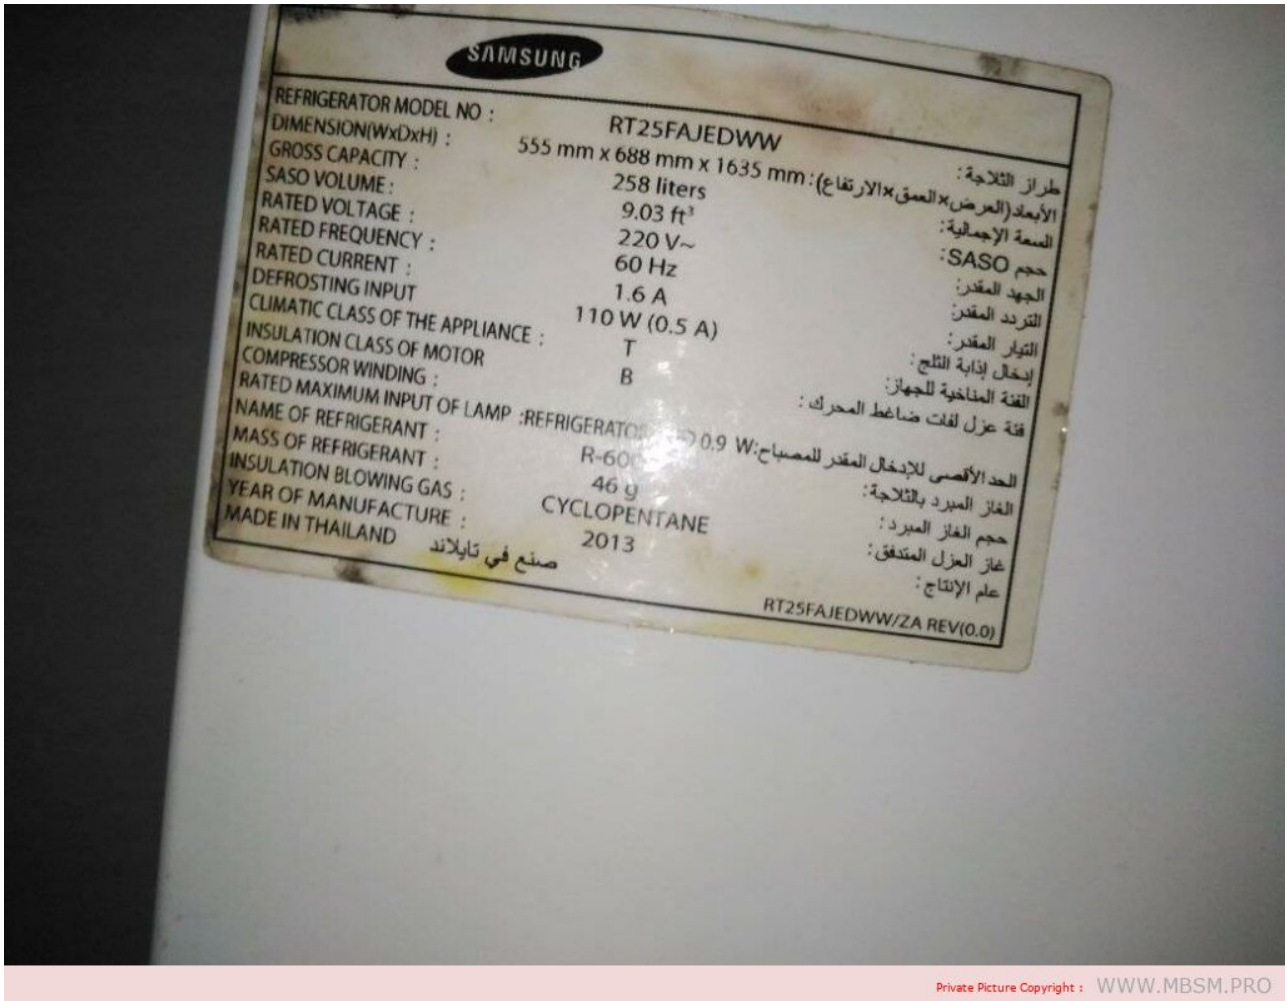

Private Picture Copyright : WWW.MBSM.PRO

Mbsm.pro, Refrigerator, RT25fajedww, 250 L, no frost, inverter, Compressor, BDC, 1/6 hp, lbp, R600a, 46g, 220v

Mbsm.pro, Compressor, KONOR, GQR90AA, ERU280HSP, R134a, 220-240V 50Hz, 10,1kg, 1/4HP, Refrigerator, Condor, 420 L

written by Lilianne | 8 September 2022