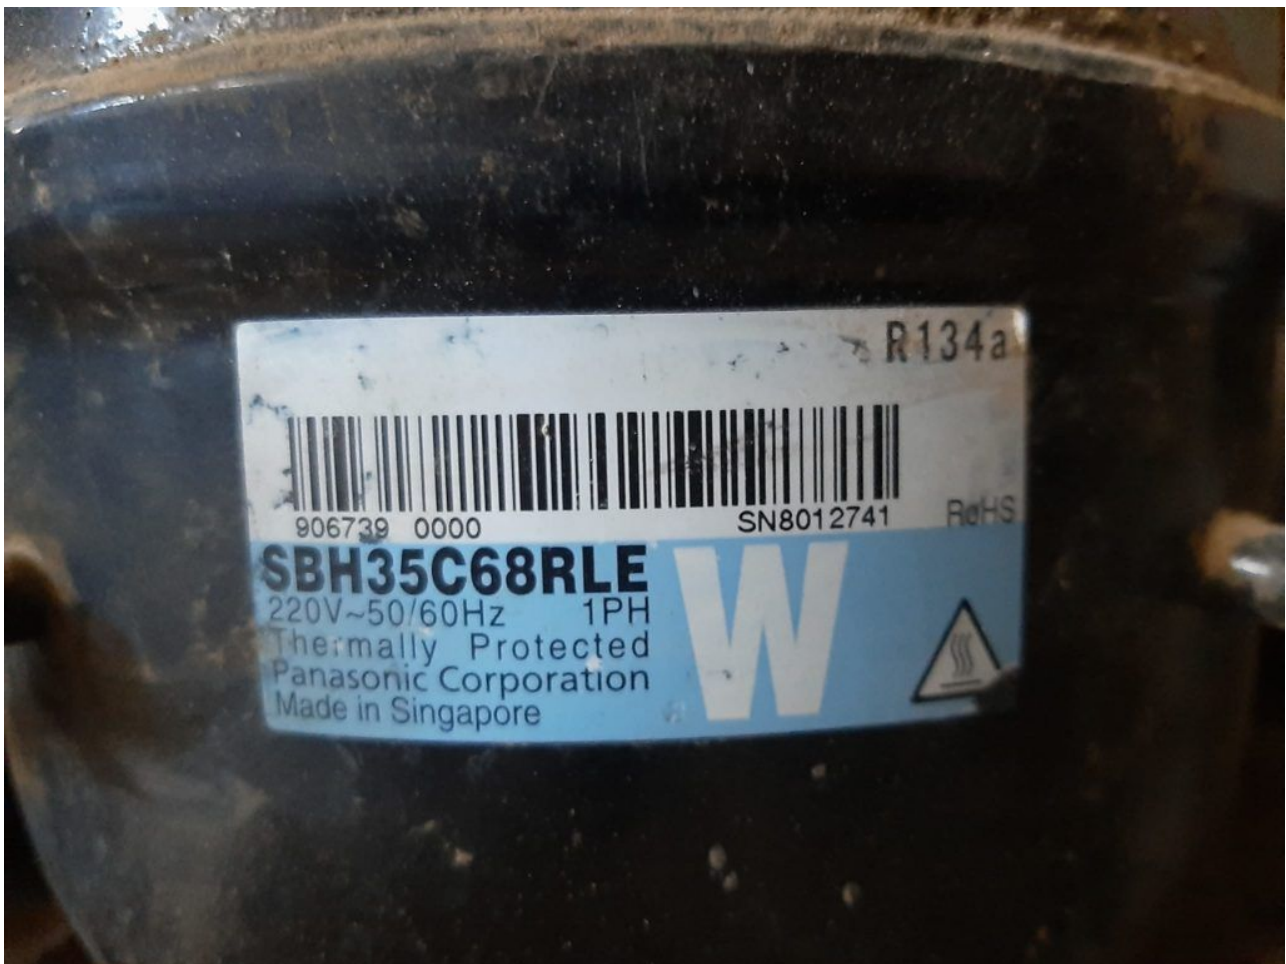

**Mbsm.pro, Compassor,
Panasonic, SBH35C68RLE, 1/8
hp, 100 w, 3.5cm³, 220 v
50hz, R134a, Refrigerator,
freezer, Sharp, SJ-22T-J2G,
221 L, 0.5 A, R134A, 90 G**

written by Lilianne | 19 April 2022

Private Picture Copyright: WWW.MBSM.PRO

Mbsm.pro, Compassor, Panasonic, SBH35C68RLE, 1/8 hp, 100 w,
3.5cm³, 220 v 50hz, R134a, Refrigerator, freezer, Sharp,
SJ-22T-J2G, 221 L, 0.5 A, R134A, 90 G