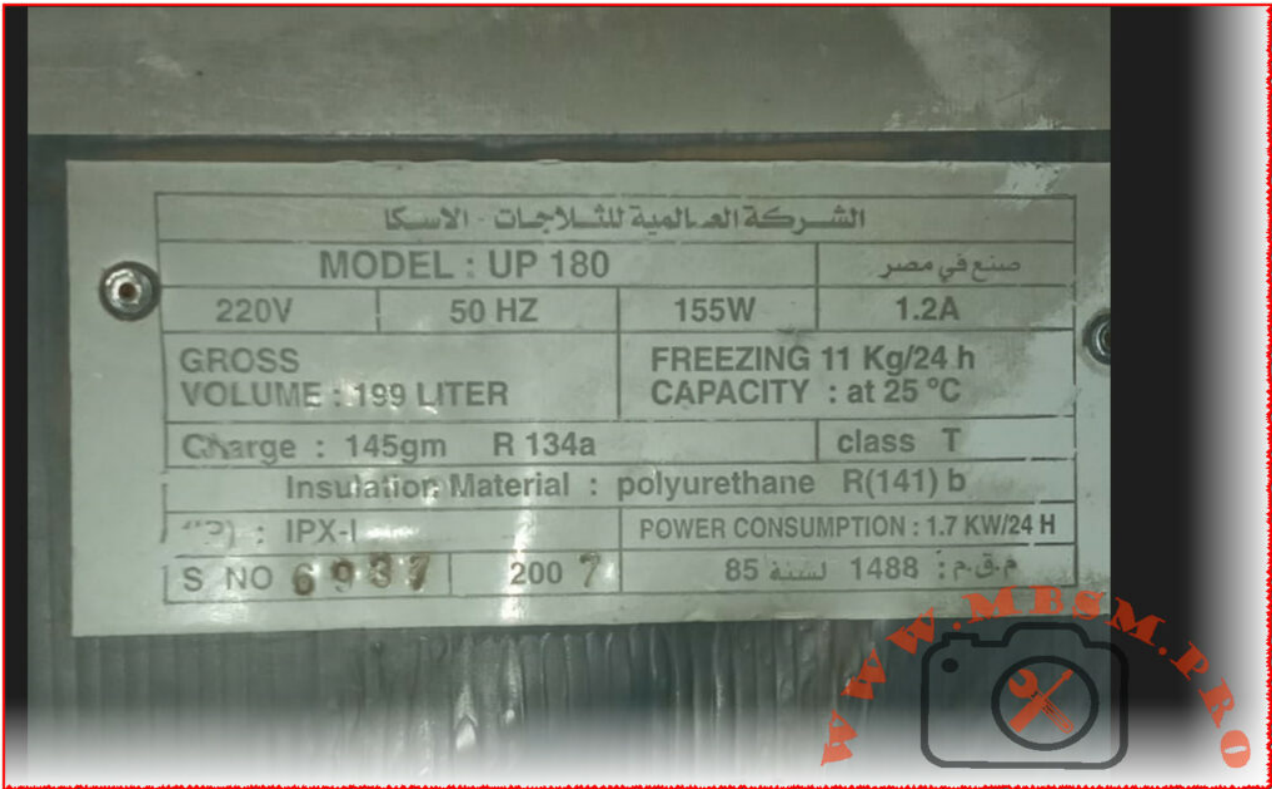

**r134a, 145 g, Compressor,
HSL19JE-5, 1/5 hp, lbp,
DAEW00**

written by Lilianne | 22 June 2024

Mbsm.pro, Refrigerator, UP 180, UP180, 155 w, 199 L, r134a,
145 g, Compressor, HSL19JE-5, 1/5 hp, lbp, DAEW00

**Mbsm.pro, Refrigerator,
Compressor, SD137H-L1Z2,
1/10hp, lbp, r134a, 1ph, 220**