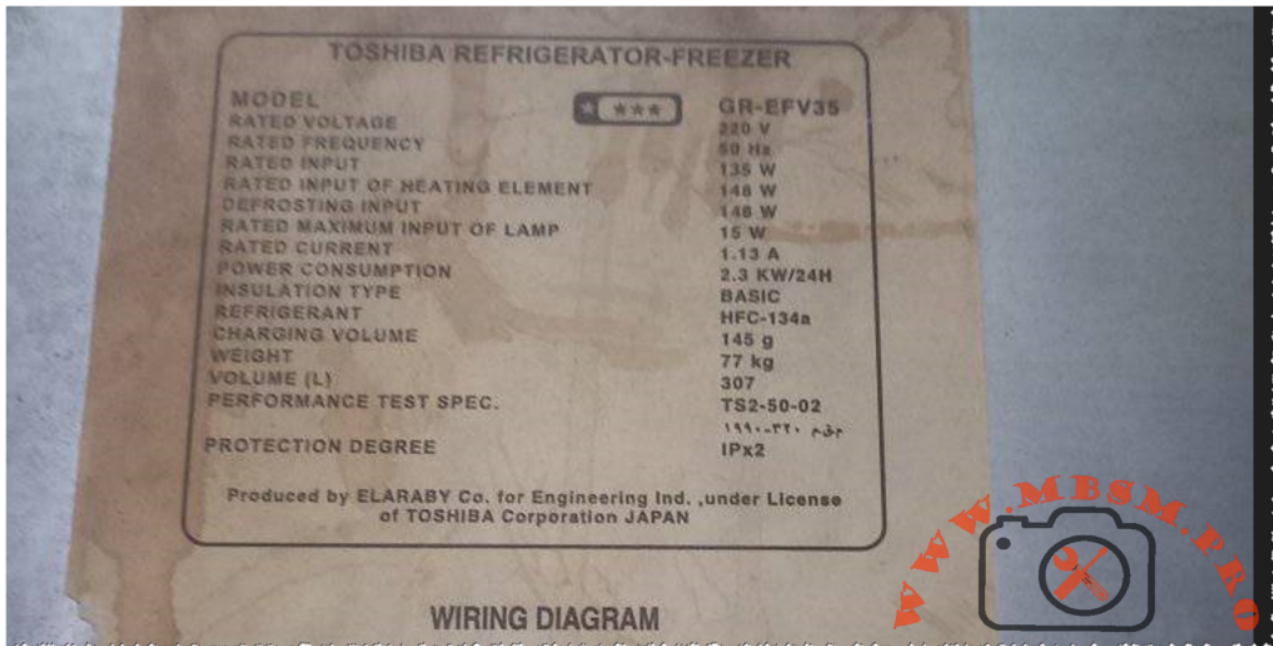

Mbsm.pro, TOSHIBA, REFRIGERATOR, FREEZER, GR-EFV35, 12 feet, 3 D00R, 307 L, compressor, 1/5 hp, 140 w, lbp, r134a, 145 g

Mbsm.pro, Refrigerator, UP 180, UP180, 155 w, 199 L, r134a, 145 g, Compressor, HSL19JE-5, 1/5 hp, lbp, DAEWOO

Category: Refrigerator

written by Lilianne | 17 January 2025