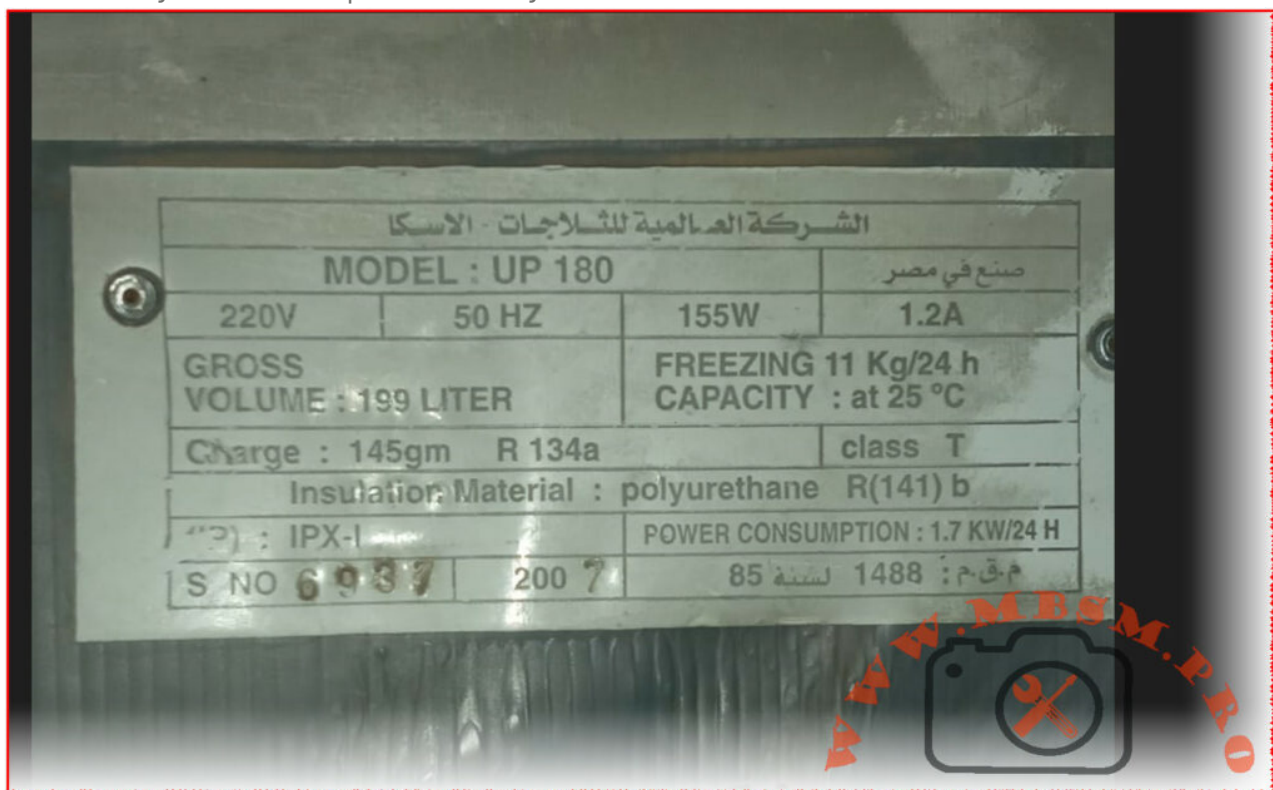

Mbsm.pro, TOSHIBA, REFRIGERATOR, FREEZER, GR-EFV35, 12 feet, 3 D00R, 307 L, compressor, 1/5 hp, 140 w, lbp, r134a, 145 g

Mbsm.pro, Refrigerator, UP 180, UP180, 155 w, 199 L, r134a, 145 g, Compressor, HSL19JE-5, 1/5 hp, lbp, DAEWOO

Category: Refrigerator

written by Lilianne | 17 January 2025