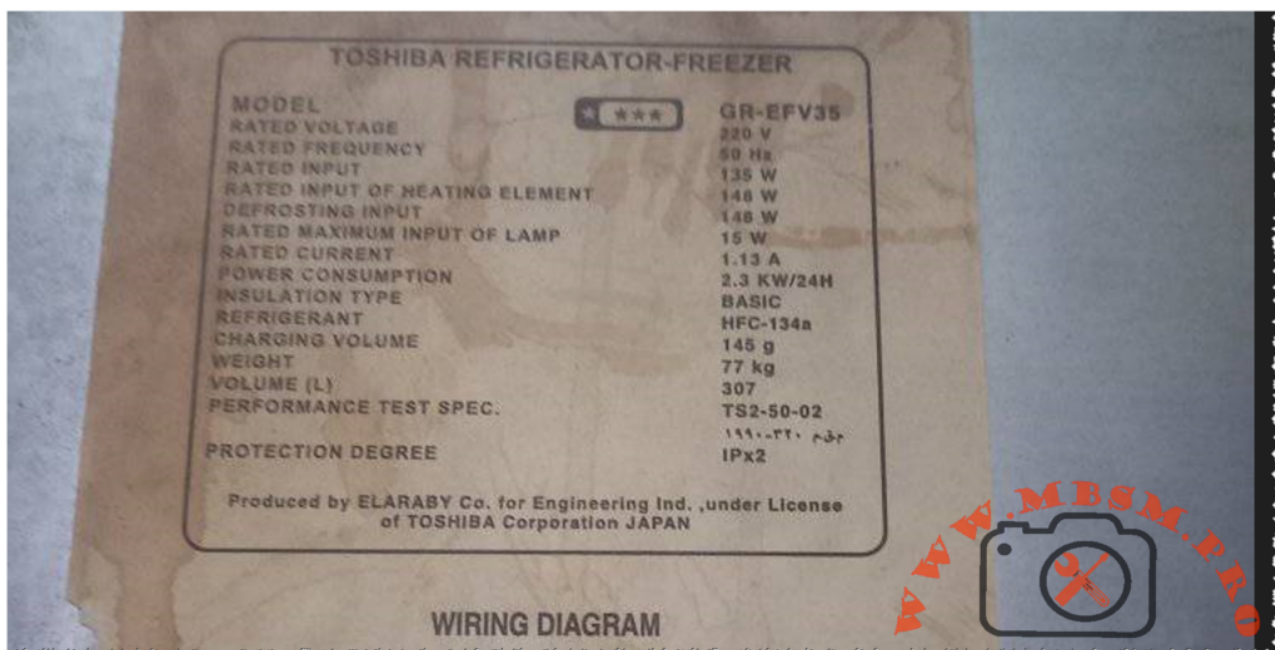

**Mbsm.pro, TOSHIBA,
REFRIGERATOR, FREEZER, GR-
EFV35, 12 feet, 3 DOOR, 307
L, compressor, 1/5 hp, 140 w,
1bp, r134a, 145 g**

written by Lilianne | 22 June 2024

Mbsm.pro, TOSHIBA, REFRIGERATOR, FREEZER, GR-EFV35, 12 feet, 3
DOOR, 307 L, compressor, 1/5 hp, 140 w, 1bp, r134a, 145 g

**Mbsm.pro, Refrigerator, UP
180, UP180, 155 w, 199 L,**