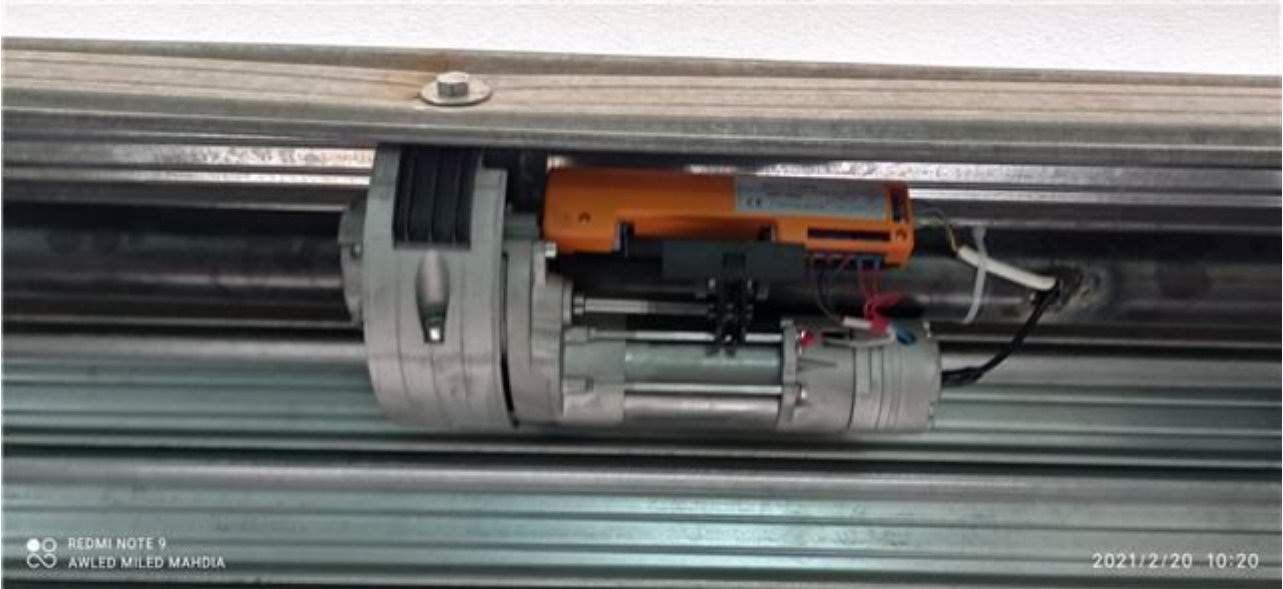

Private Picture Copyright: WWW.MBSM.PRO