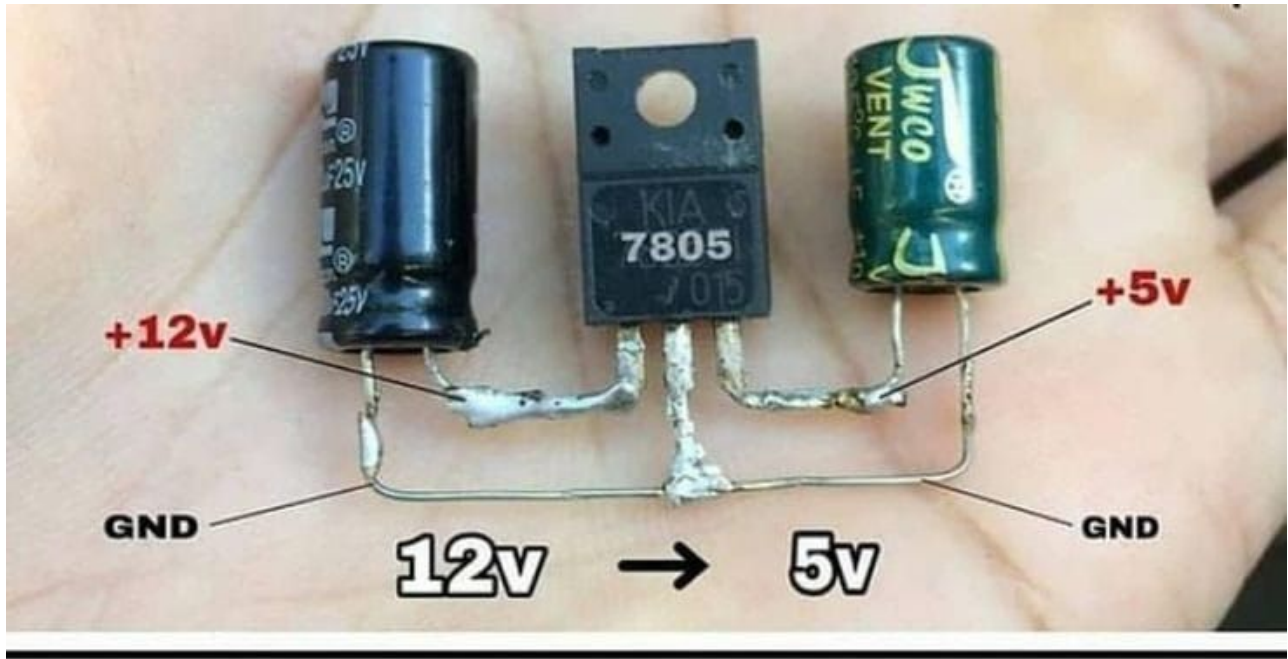

Private Picture Copyright : WWW.MBSM.PRO

Mbsm.pro, 7805, 12/5Volt, Regulator, Circuit, Diagram