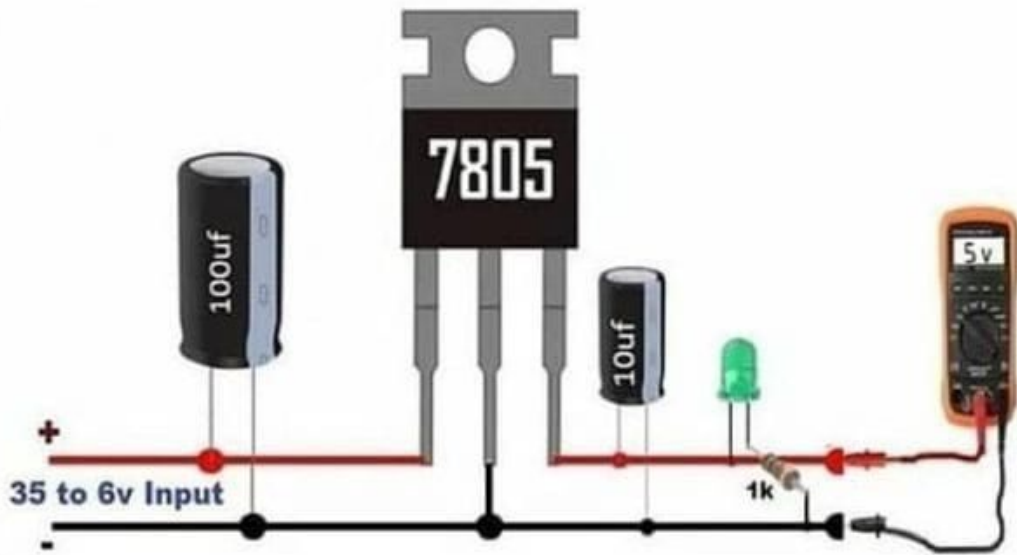

Private Picture Copyright : WWW.MBSM.PRO

Mbsm.pro, 7805, 12/5Volt, Regulator, Circuit, Diagram