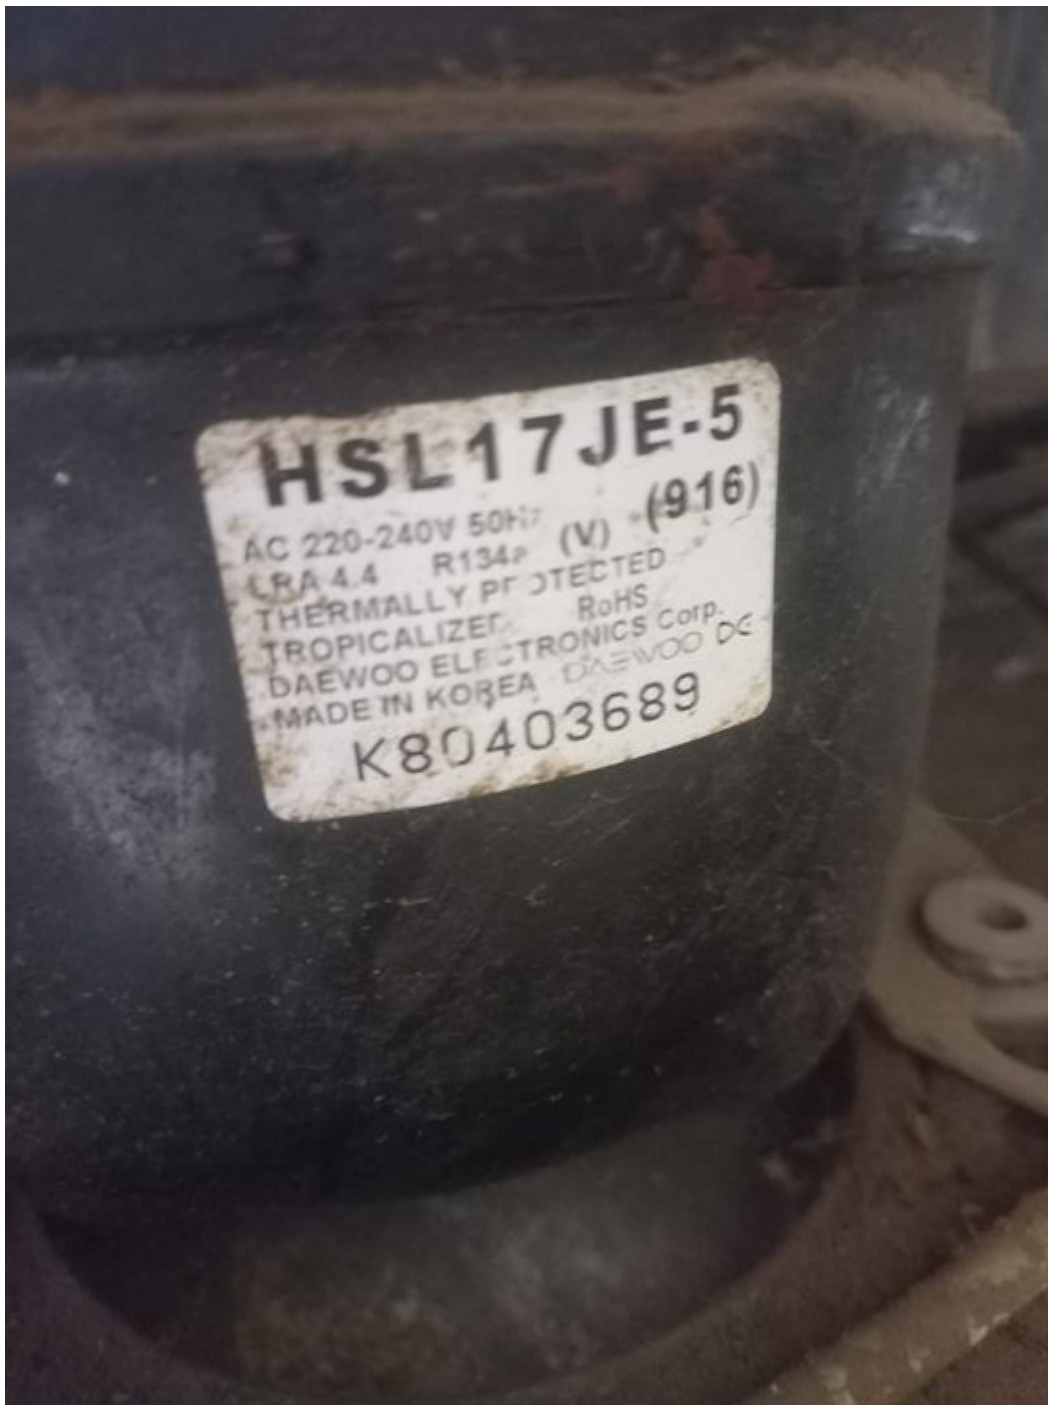

Daewoo, HSL17Y-5, Compresseur hermétique, R-134a, 134 W, RSIR, 1/6Hp, 1bp, freezer, ch140

written by Amina | 25 January 2024