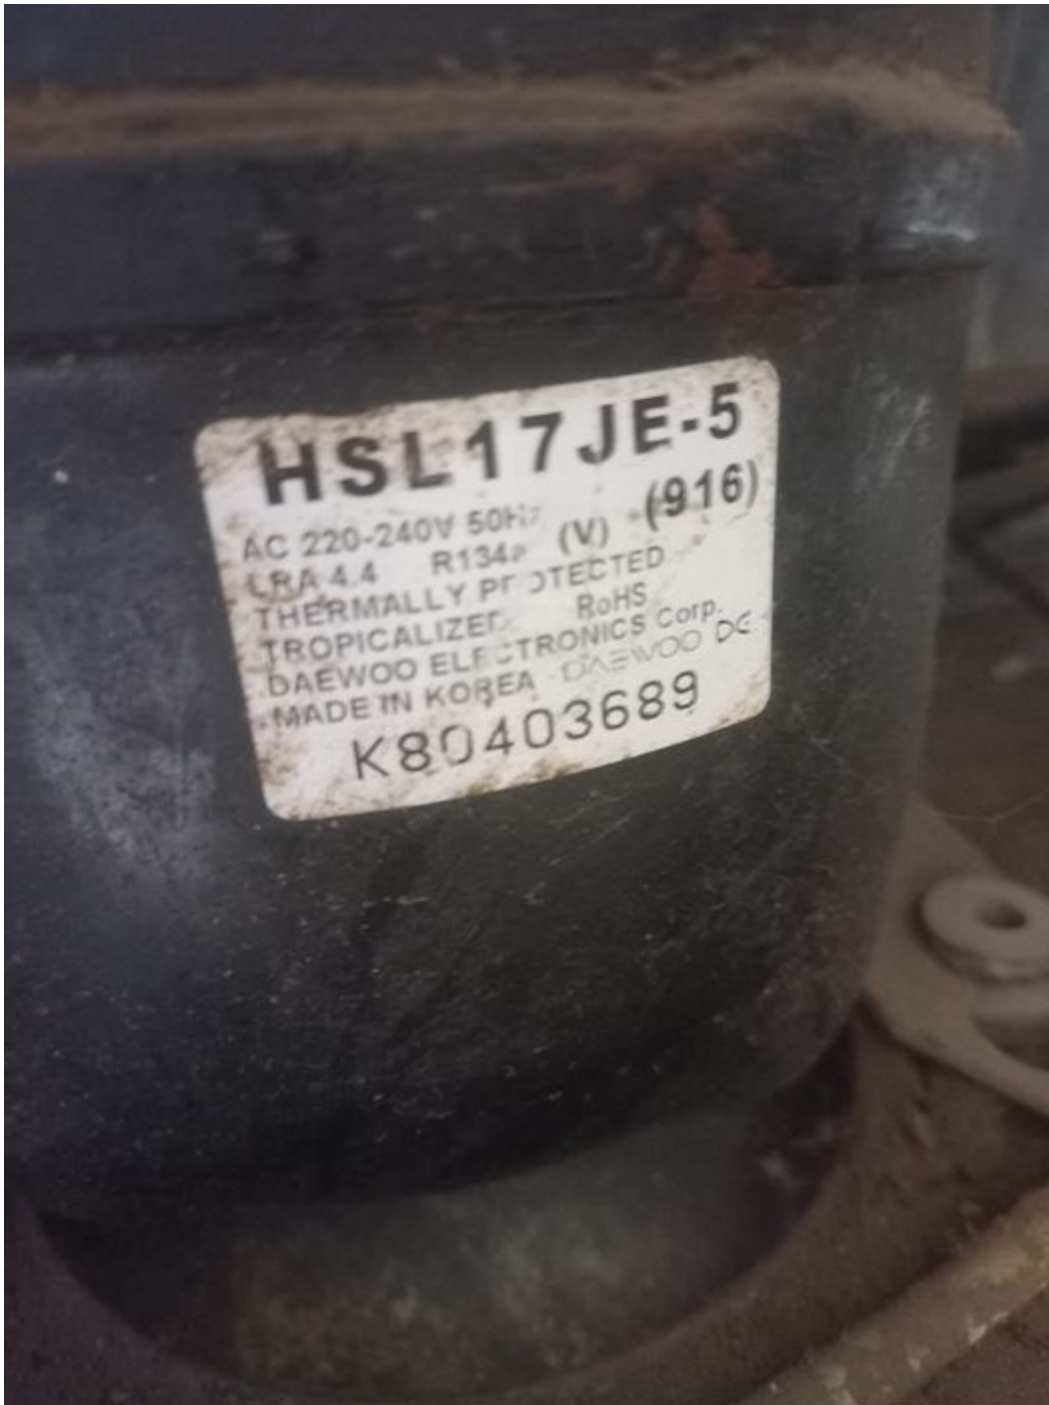

Private Picture Copyright : WWW.MBSM.PRO

Daewoo, HSL17Y-5 , Compresseur hermétique, R-134a, 157 W, RSIR , 1/5Hp, lbp

---

Mbsm.pro, Compressor, refrigerante,
R600a, A140CY1, Donper, 140W, 1/6HP,
RSIR, 8,4cm³, 7,5kg, lbp

Category: compressor

written by Amina | 1 February 2025