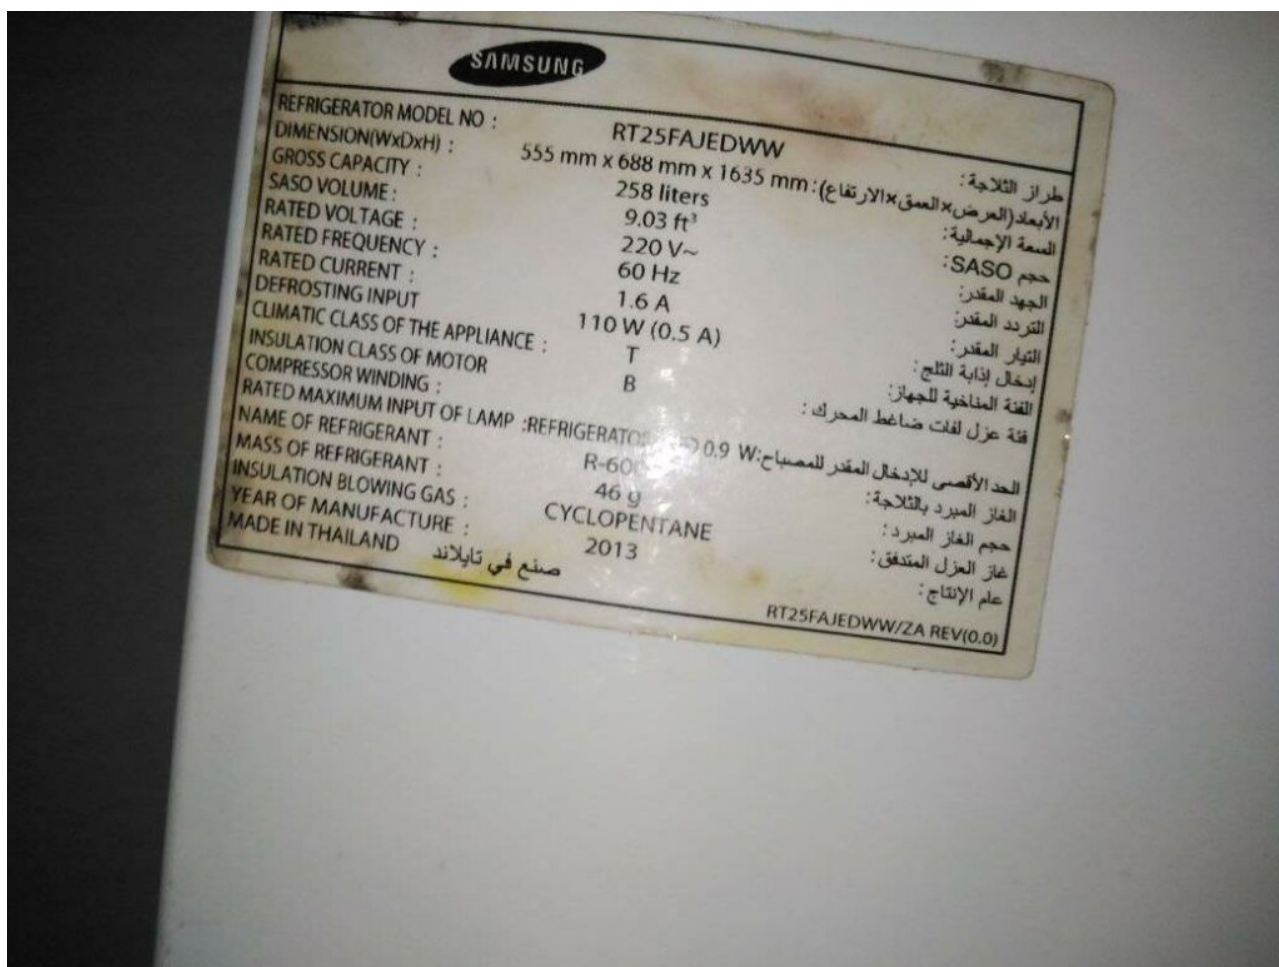

Mbsm.pro, Refrigerator, RT25fajedww, 250 L, no frost, inverter, Compressor, BDC, 1/6 hp, lbp, R600a, 46g, 220v

written by Lilianne | 6 September 2022

Private Picture Copyright : WWW.MBSM.PRO

Mbsm.pro, Refrigerator, RT25fajedww, 250 L, no frost, inverter, Compressor, BDC, 1/6 hp, lbp, R600a, 46g, 220v