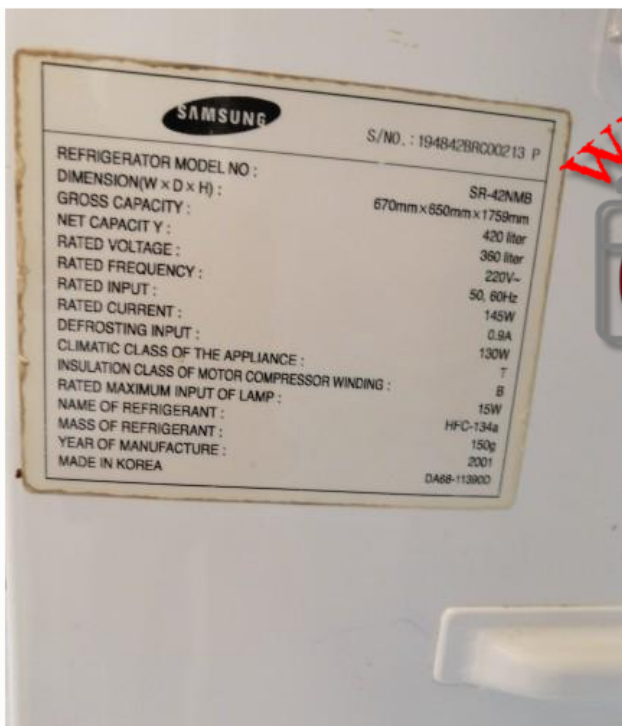

2) Serial number

- ① Model code
- ② Production line
- ③ Year : 05 → Y, 06 → L, 07 → P, 08 → Q, 09 → S, 10 → Z, 11 → B, 12 → C, 13 → D, 14 → F
- ④ Month : 1 → Jan, 2 → Feb, ... A → Oct, B → Nov, C → Dec
- ⑤ Serial number

Private Picture Copyright : WWW.MBSM.PRO

Mbsm_dot_pro_private_PDF_Sd162h-l1uaTélécharger
Mbsm_dot_pro_private_PDF_compressor-catalogue-2015Télécharger