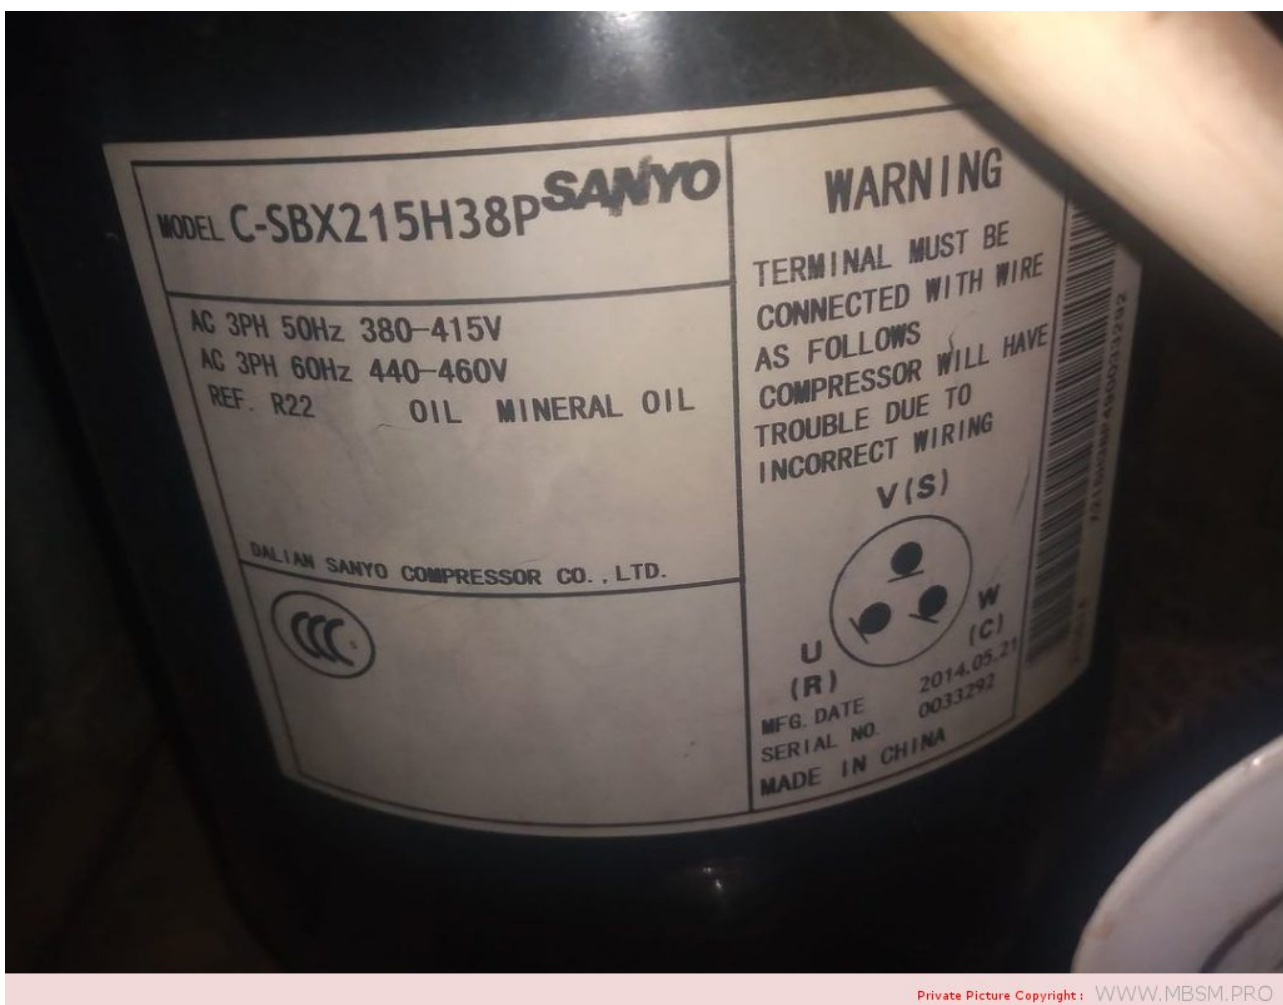

Mbsm.pro, Compressor, C-Sb, C-Sc, Series, Scroll, C-SBX215H38P, Sanyo C-SB Scroll Compressor, 6 hp, 3 phases, 60000 btu/h, 17.7 kw

written by Lilianne | 15 April 2022

Private Picture Copyright: WWW.MBSM.PRO

Mbsm.pro, Compressor, C-Sb, C-Sc, Series, Scroll, C-SBX215H38P, Sanyo C-SB Scroll Compressor, 6 hp, 3 phases, 60000 btu/h, 17.7 kw