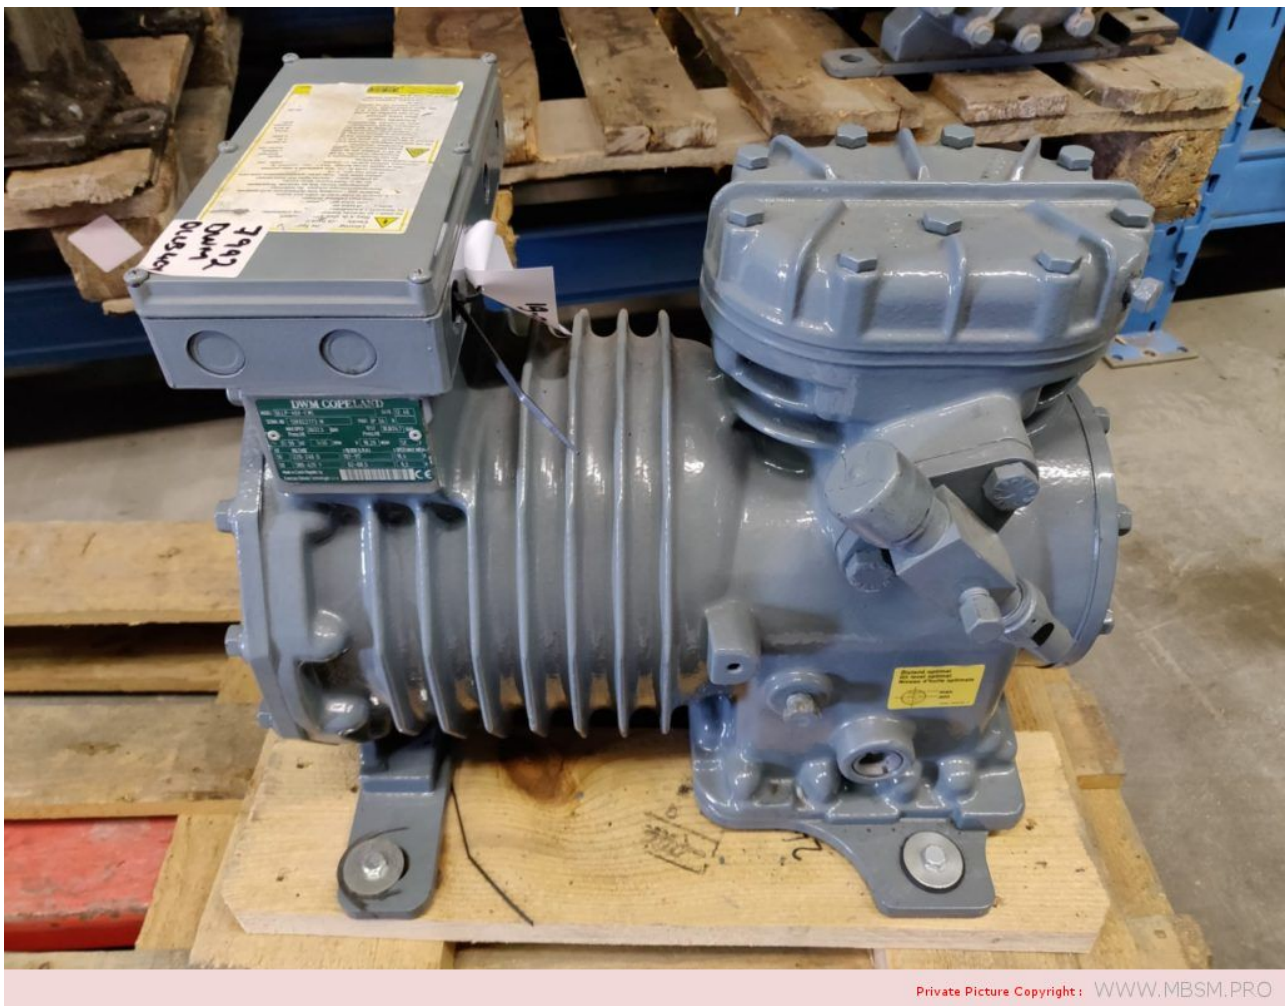

# Mbsm.pro, Compressor, DLLP-40X, DLLP-40X-EWL, DWM, Copeland, Semi-Hermetic Compressor, 4 Hp, R507, 400V /3PH/ 50hz

written by Lilianne | 18 March 2022

Private Picture Copyright: [WWW.MBSM.PRO](http://WWW.MBSM.PRO)

Mbsm.pro, Compressor, DLLP-40X, DLLP-40X-EWL, DWM, Copeland,  
Semi-Hermetic Compressor, 4 Hp, R507, 400V /3PH/ 50hz