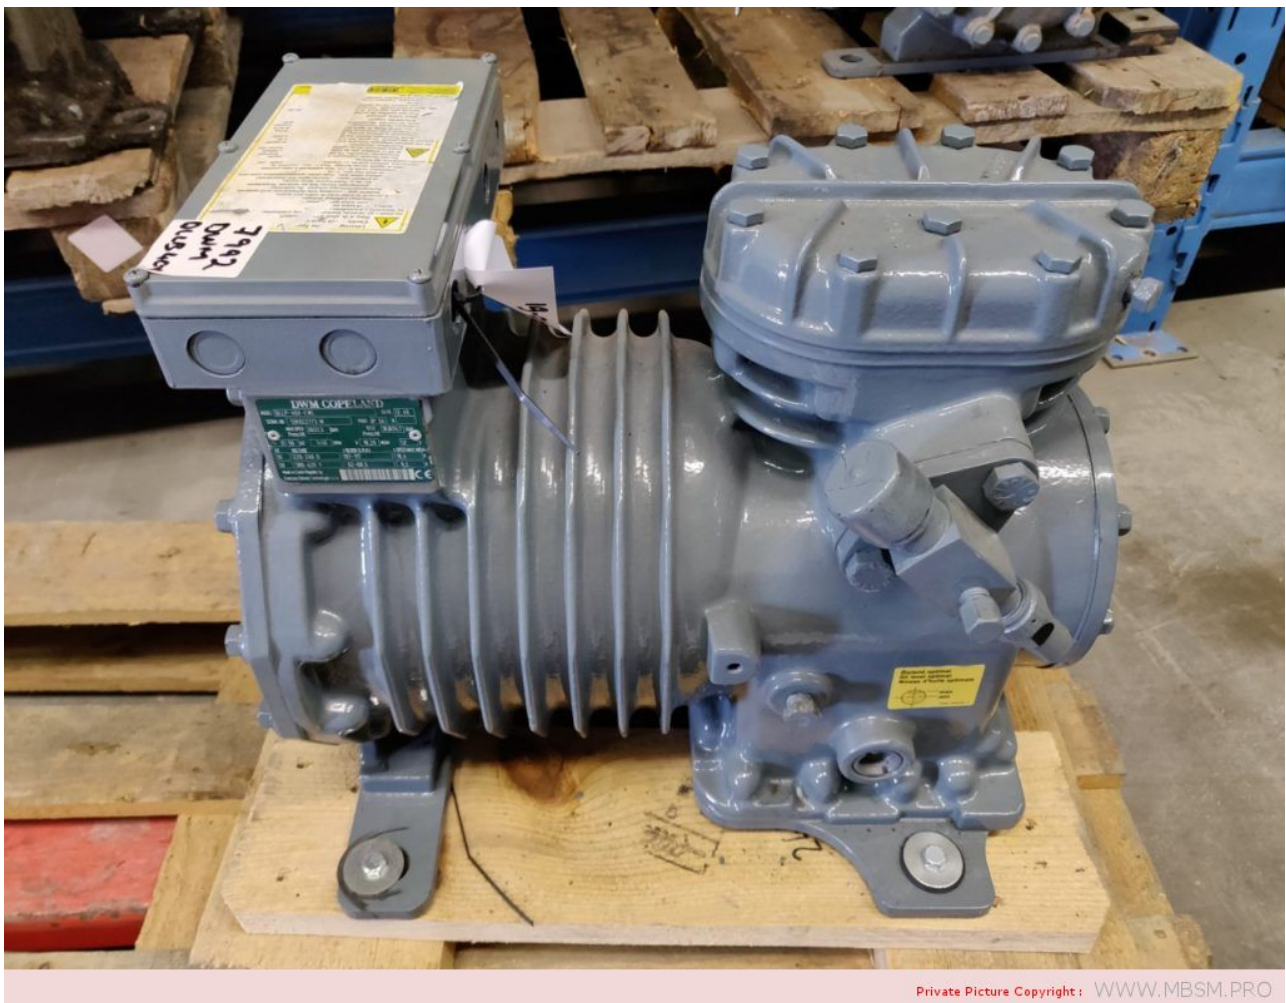

# Mbsm.pro, Compressor, DLLP-40X, DLLP-40X-EWL, DWM, Copeland, Semi-Hermetic Compressor, 4 Hp, R507, 400V /3PH/ 50hz

written by Lilianne | 18 March 2022

Private Picture Copyright: [WWW.MBSM.PRO](http://WWW.MBSM.PRO)

Mbsm.pro, Compressor, DLLP-40X, DLLP-40X-EWL, DWM, Copeland,  
Semi-Hermetic Compressor, 4 Hp, R507, 400V /3PH/ 50hz