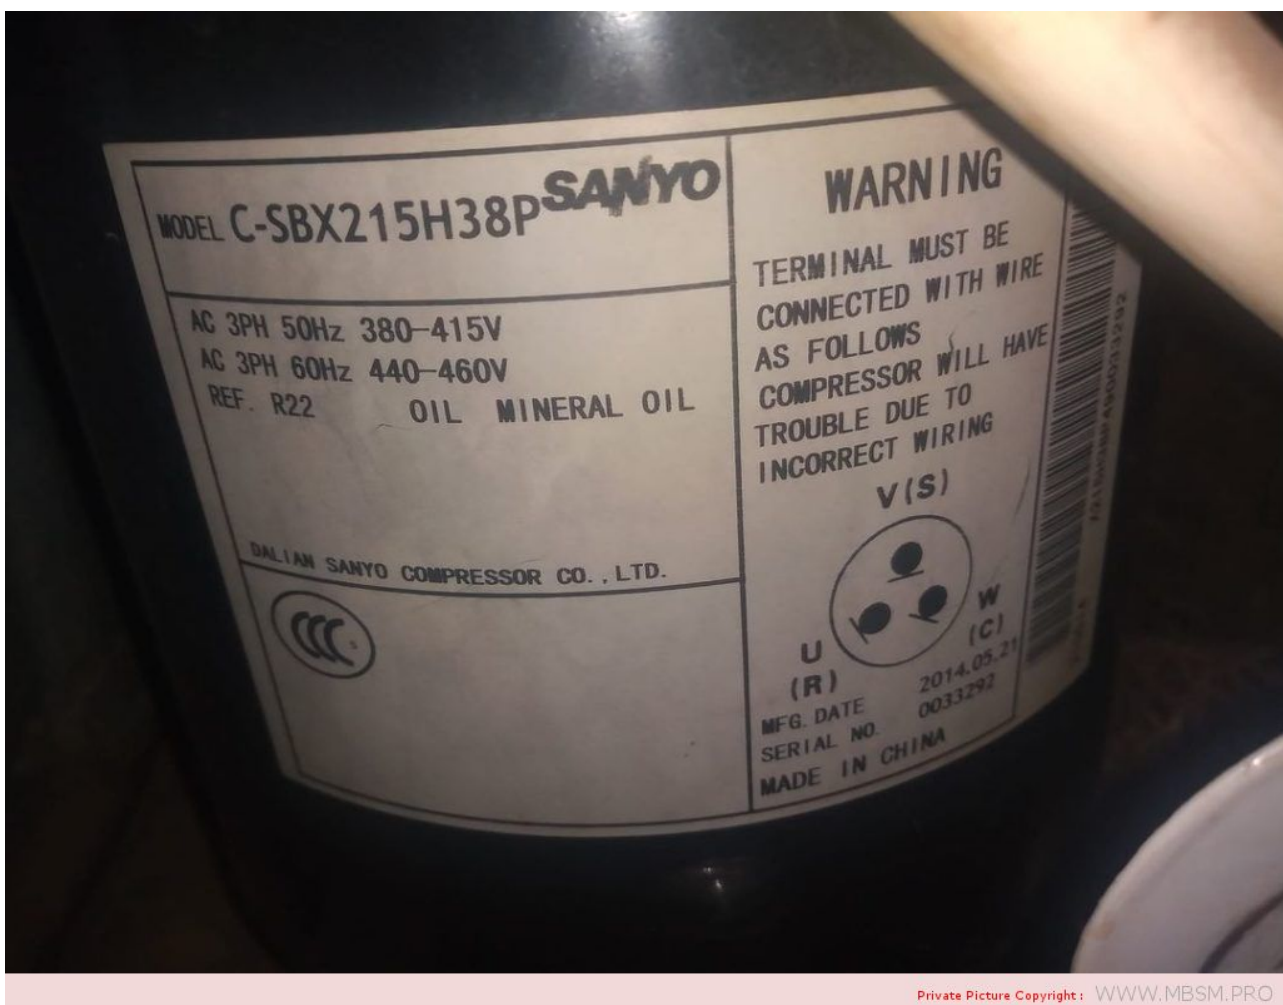

Mbsm.pro, Compressor, C-Sb, C-Sc, Series, Scroll, C-SBX215H38P, Sanyo C-SB Scroll Compressor, 6 hp, 3 phases, 60000 btu/h, 17.7 kw

written by Lilianne | 15 April 2022

Mbsm.pro, Compressor, C-Sb, C-Sc, Series, Scroll, C-SBX215H38P, Sanyo C-SB Scroll Compressor, 6 hp, 3 phases, 60000 btu/h, 17.7 kw

mbsm.pro, Refrigeration, Compressor, GFF57AA, SEBERIA, Hermetic, Compressor GFF57AA, LBP, R134a, Disp.5.7cc, 1/5HP, Series, LBP

written by Lilianne | 15 April 2022

Private Picture Copyright : WWW.MBSM.PRO