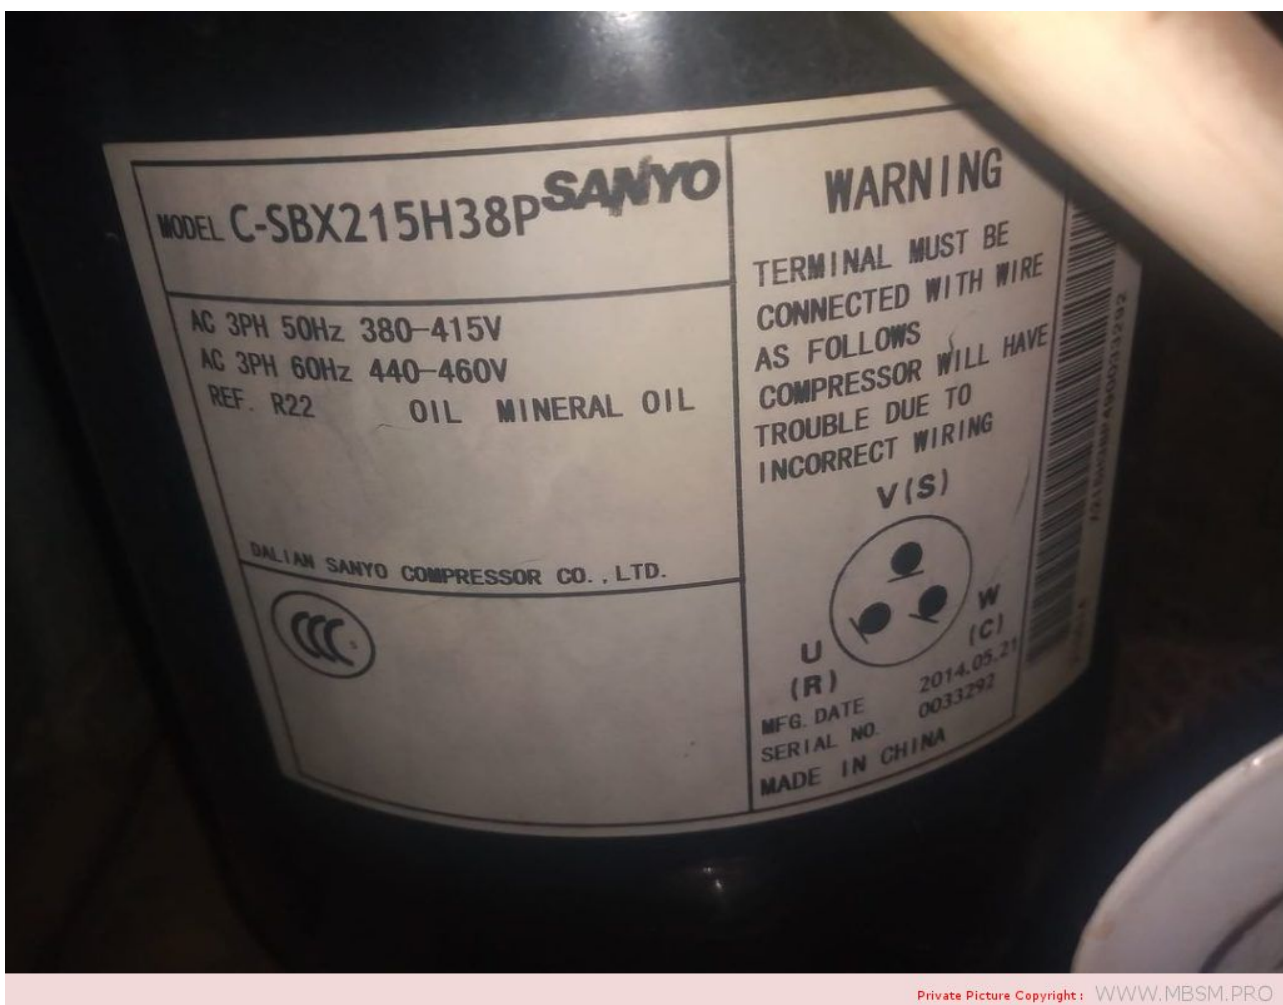

Mbsm.pro, Compressor, C-Sb, C-Sc, Series, Scroll, C-SBX215H38P, Sanyo C-SB Scroll Compressor, 6 hp, 3 phases, 60000 btu/h, 17.7 kw

written by Lilianne | 15 April 2022

Mbsm.pro, Compressor, C-Sb, C-Sc, Series, Scroll, C-SBX215H38P, Sanyo C-SB Scroll Compressor, 6 hp, 3 phases, 60000 btu/h, 17.7 kw

mbsm.pro, Refrigeration, Compressor, GFF57AA, SEBERIA, Hermetic, Compressor GFF57AA, LBP, R134a, Disp.5.7cc, 1/5HP, Series, LBP

written by Lilianne | 15 April 2022

mbsm.pro, Refrigeration, Compressor, GFF57AA, SEBERIA,
Hermetic, Compressor GFF57AA, LBP, R134a, Disp.5.7cc, 1/5HP,
Series, LBP