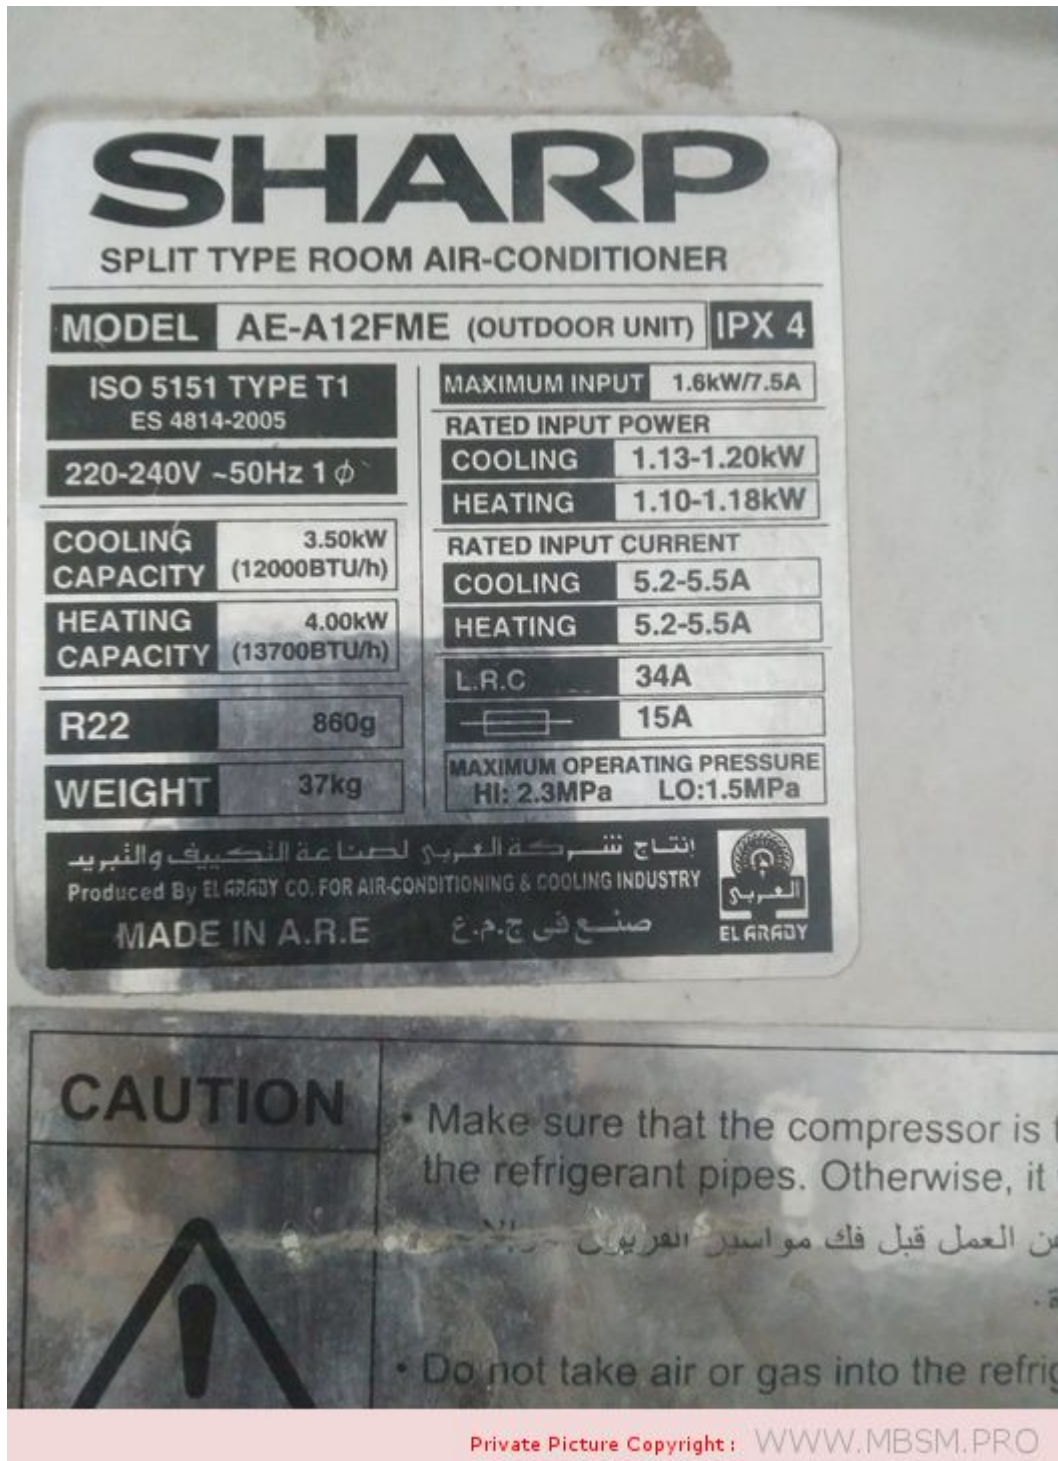

Mbsm.pro, Air conditioner, Sharp, AE-a12fme, 12000 btu, r22, 860 g, 1.5 hp, 1 ton, cooling, heating, T1, PH 1

written by Lilianne | 17 May 2022

Mbsm.pro, Air conditioner, Sharp, AE-a12fme, 12000 btu, r22, 860 g, 1.5 hp, 1 ton, cooling, heating, T1, PH 1