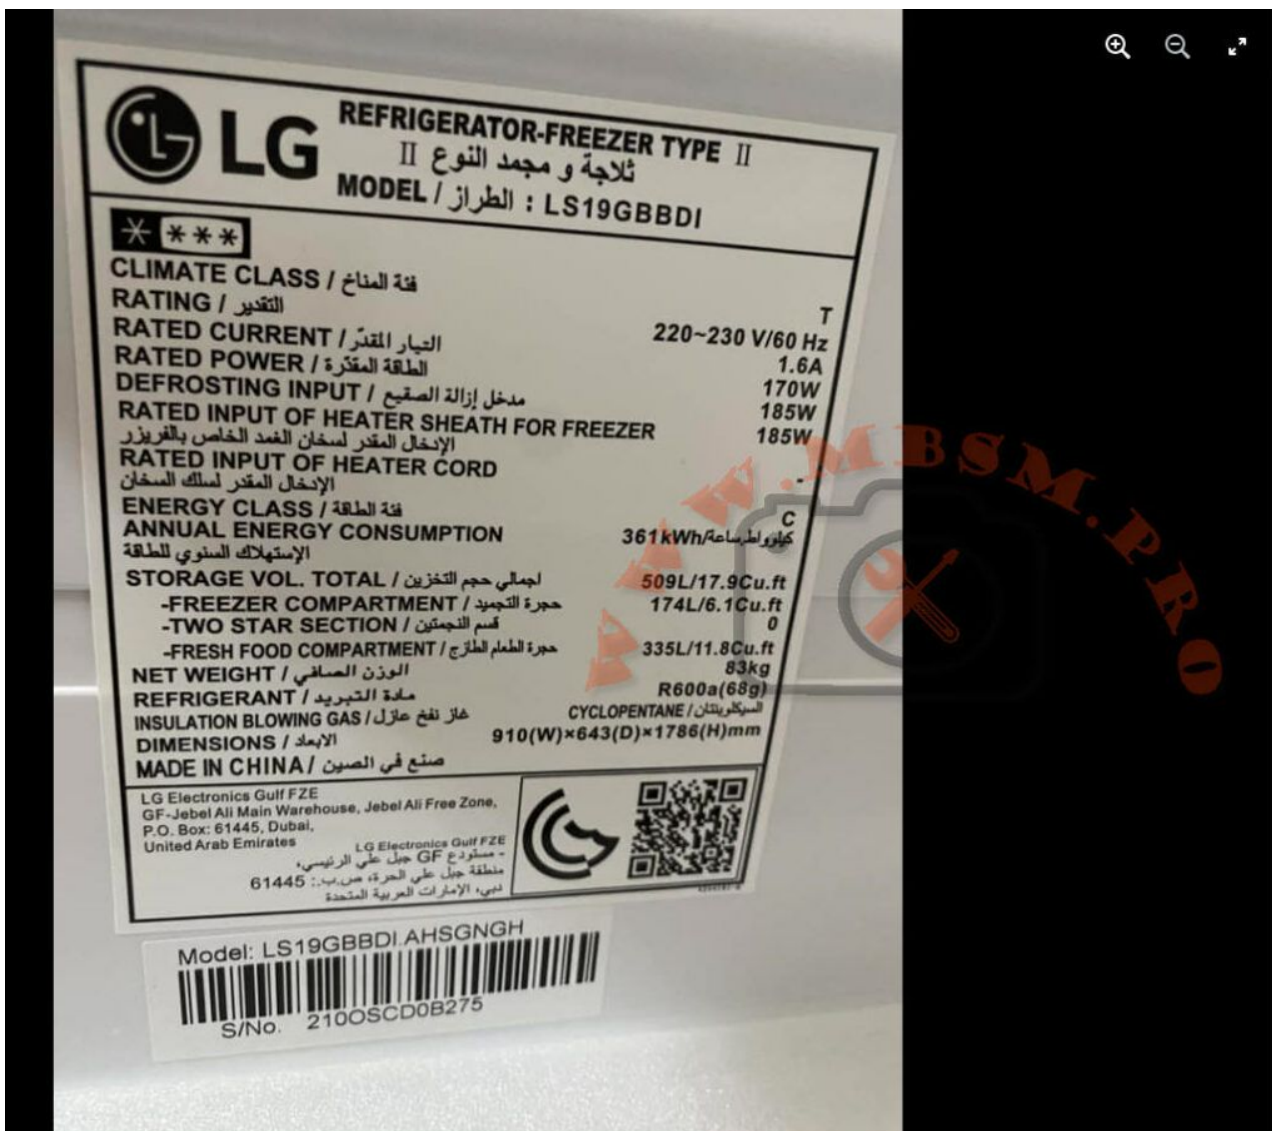

# Mbsm.pro, LS19GBBDI, LG Refrigerator, 17.9 Cu.Ft, Silver PCM Color, Smart Inverter, Domper Compressor, vfl110cy1, 1/4 hp, r600a

written by rober us | 29 March 2023

Private Picture Copyright : WWW.MBSM.PRO

Private Picture Copyright : WWW.MBSM.PRO

Type□	frequency conversion	Model□	VFL110CY1
Refrigerant□	R600a	Voltage□	
Frequency□		Application□	LBP
HP□		Displacement (cm <sup>3</sup> )□	11

Cooling□	ST	Lubricant Type□	
Lubricant(ml)□		Motor Type□	BLDC
Starting Type□		Starter□	