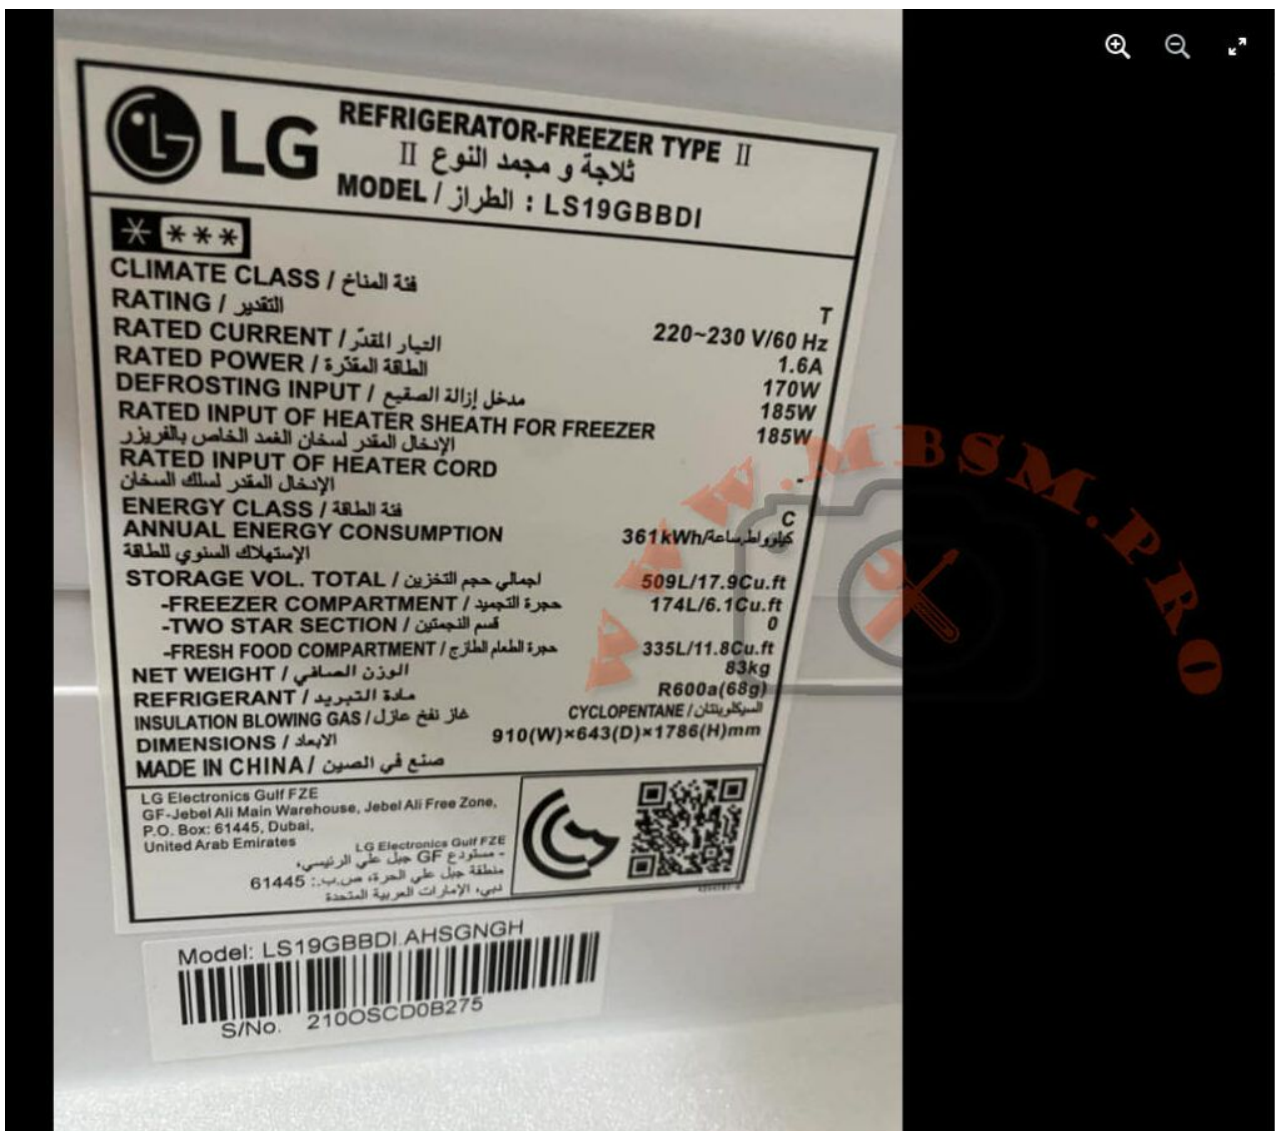

# Mbsm.pro, LS19GBBDI, LG Refrigerator, 17.9 Cu.Ft, Silver PCM Color, Smart Inverter, Domper Compressor, vfl110cy1, 1/4 hp, r600a

written by rober us | 29 March 2023

Private Picture Copyright : WWW.MBSM.PRO