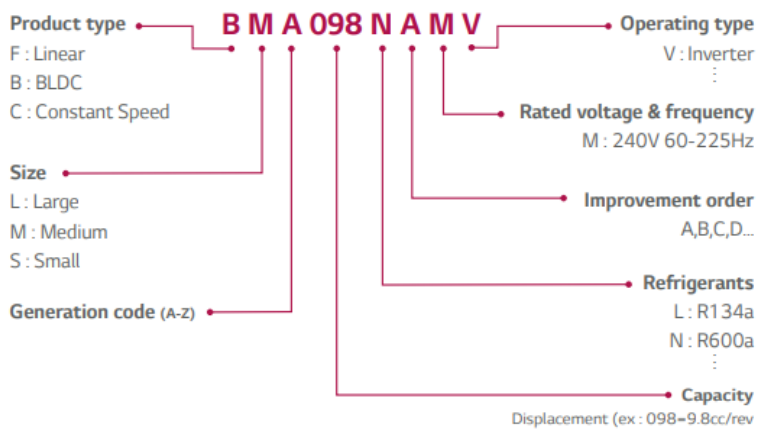

ENIEM Refrigerateur, no-frost, Made in Algeria, 540L, 220v-240v/50hz, Inverter, Compressor , Technology , Refrigerator LG, bsa090njmv, Inverter, Small Compressor, 9.8 cc , r600a, 60G, Block dc control inverter

Private Picture Copyright : WWW.MBSM.PRO

Nomenclature

Wide operating range

- New oil pumping system
- 1,200-4,500rpm

Private Picture Copyright : WWW.MBSM.PRO

Inverter_Compressor_Technology_for_RefrigeratorReciprocatingTé
lécharger