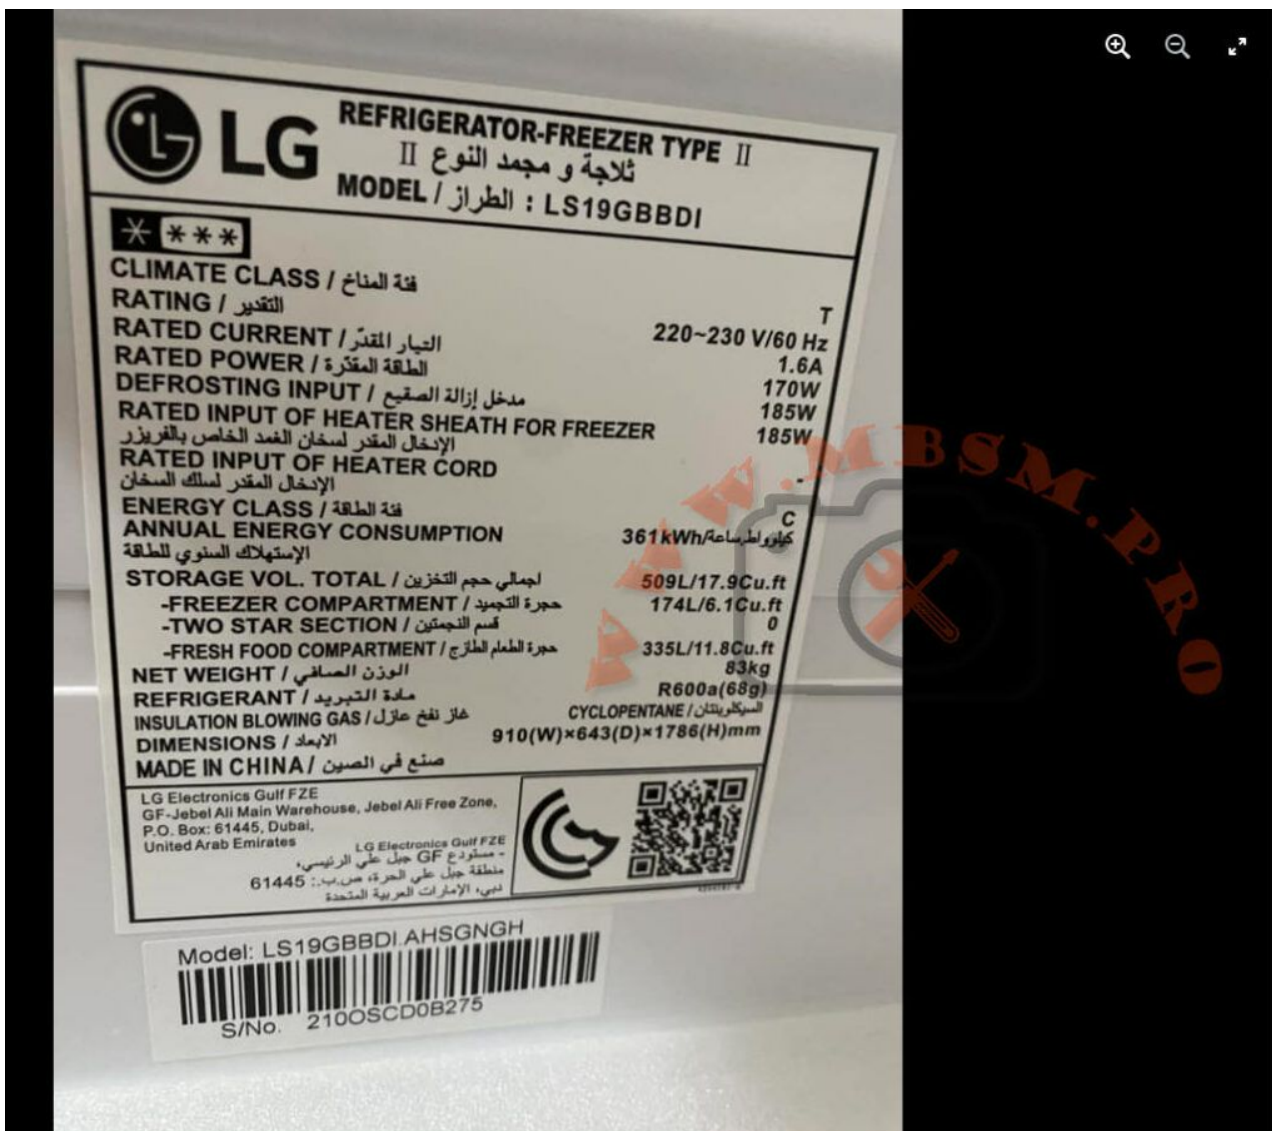

Mbsm.pro, LS19GBBDI, LG Refrigerator, 17.9 Cu.Ft, Silver PCM Color, Smart Inverter, Domper Compressor, vfl110cy1, 1/4 hp, r600a

written by rober us | 29 March 2023

Private Picture Copyright : WWW.MBSM.PRO

| | | | |
|-----------------|----------------------|----------------------------------|-----------|
| Type□ | frequency conversion | Model□ | VFL110CY1 |
| Refrigerant□ | R600a | Voltage□ | |
| Frequency□ | | Application□ | LBP |
| HP□ | | Displacement (cm ³)□ | 11 |
| Cooling□ | ST | Lubricant Type□ | |
| Lubricant (ml)□ | | Motor Type□ | BLDC |
| Starting Type□ | | Starter□ | |