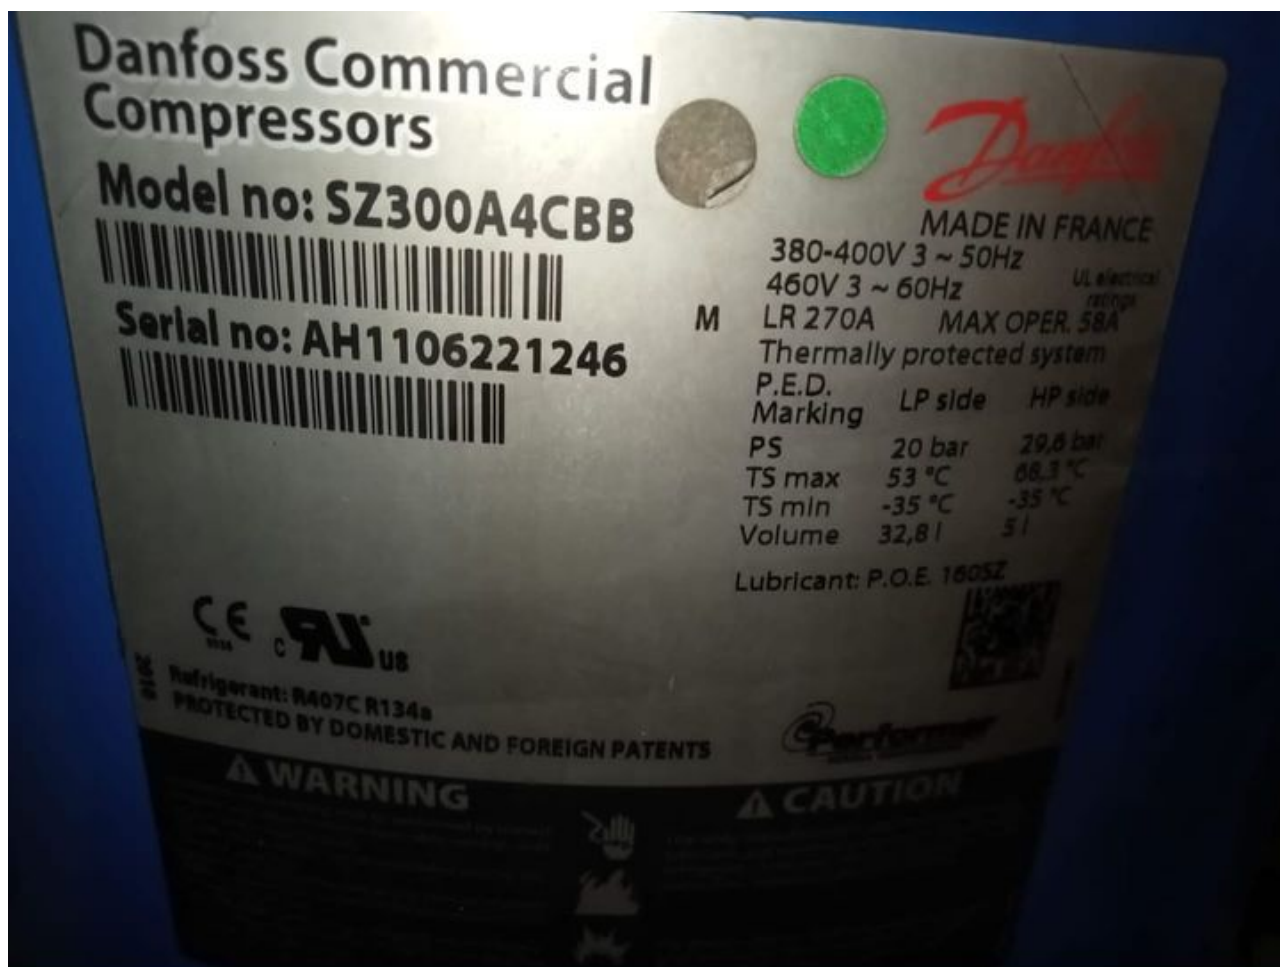

Mbsm.pro, Compressor, Danfoss, SZ300A4cbb, 25 hp, 72800 W, 248300 Btu/h, R407C, 400v/3/50hz 460v/3/60hz

written by Lilianne | 14 April 2022

Private Picture Copyright: WWW.MBSM.PRO

Mbsm.pro, Compressor, Danfoss, SZ300A4cbb, 25 hp, 72800 W,
248300 Btu/h, R407C, 400v/3/50hz 460v/3/60hz