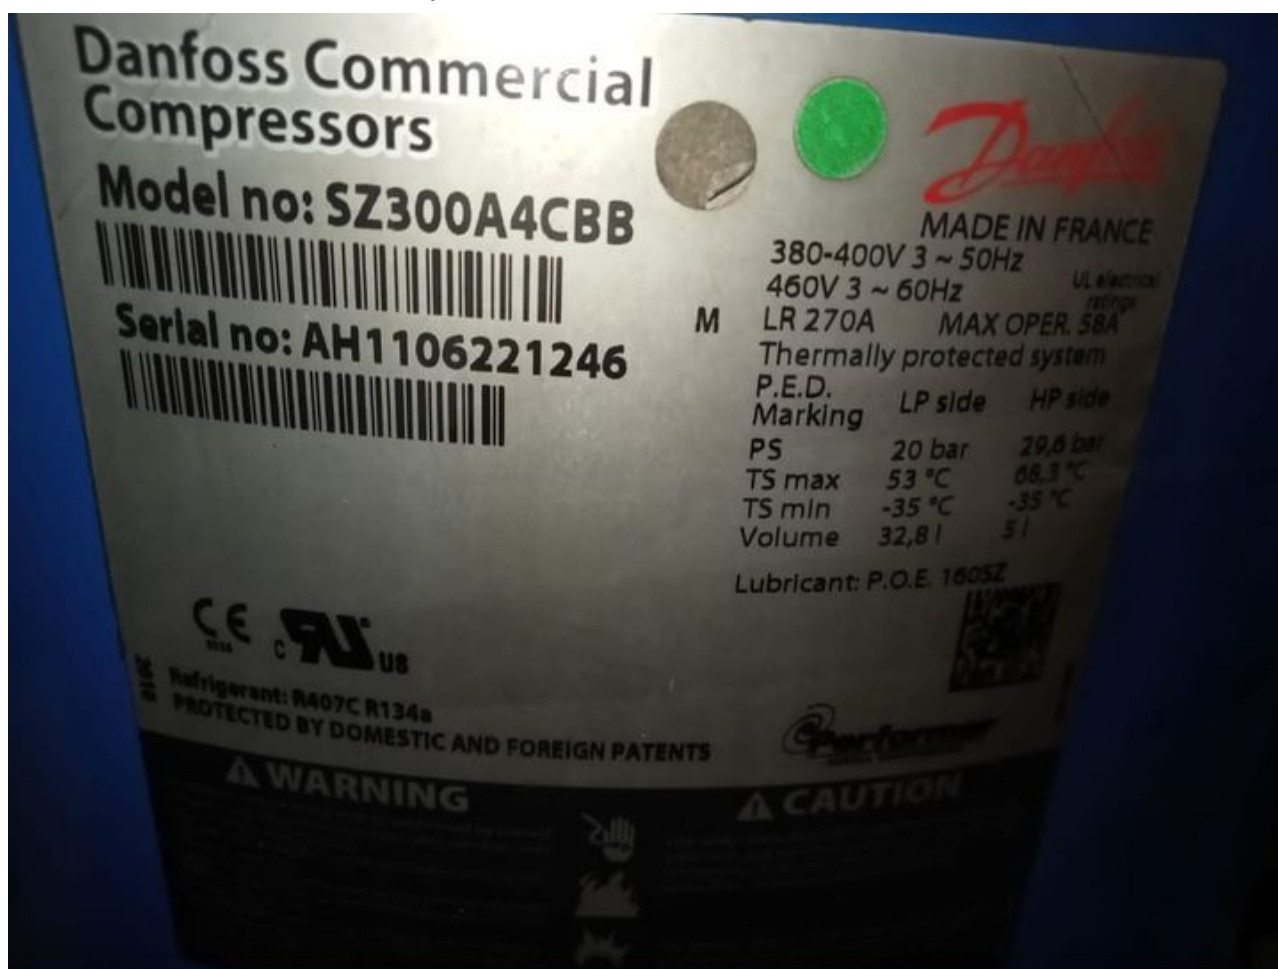

# Mbsm.pro, Compressor, Danfoss, SZ300A4cbb, 25 hp, 72800 W, 248300 Btu/h, R407C, 400v/3/50hz 460v/3/60hz

written by Lilianne | 14 April 2022

Private Picture Copyright: [WWW.MBSM.PRO](http://WWW.MBSM.PRO)

Mbsm.pro, Compressor, Danfoss, SZ300A4cbb, 25 hp, 72800 W,  
248300 Btu/h, R407C, 400v/3/50hz 460v/3/60hz