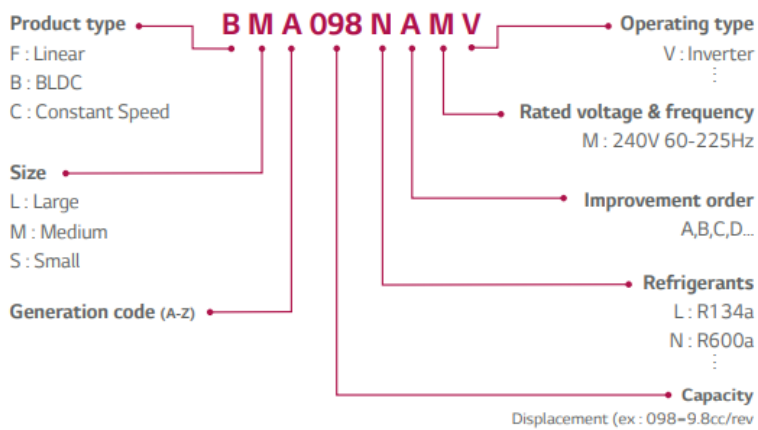

Nomenclature

Wide operating range

- New oil pumping system
- 1,200-4,500rpm

Private Picture Copyright : WWW.MBSM.PRO