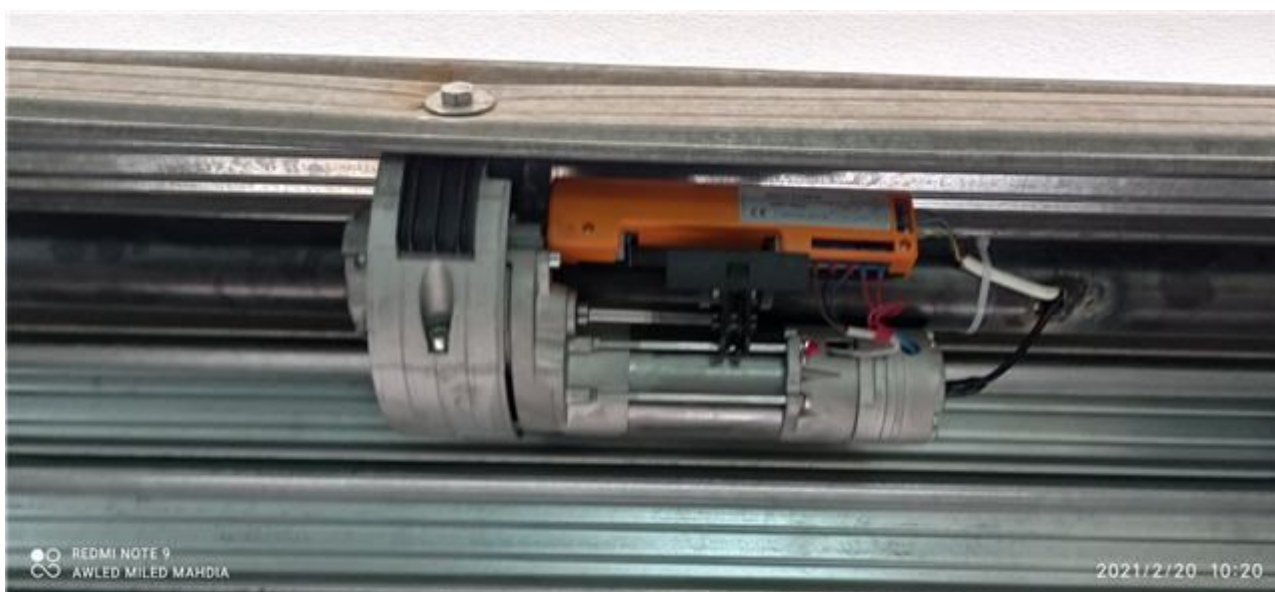

Port

Ningbo/Shanghai

Délai : :

Quantité(Sets)	1 - 1	2 - 200	>200
Durée estimée (jours)	7	15	À négocier

Private Picture Copyright : WWW.MBSM.PRO