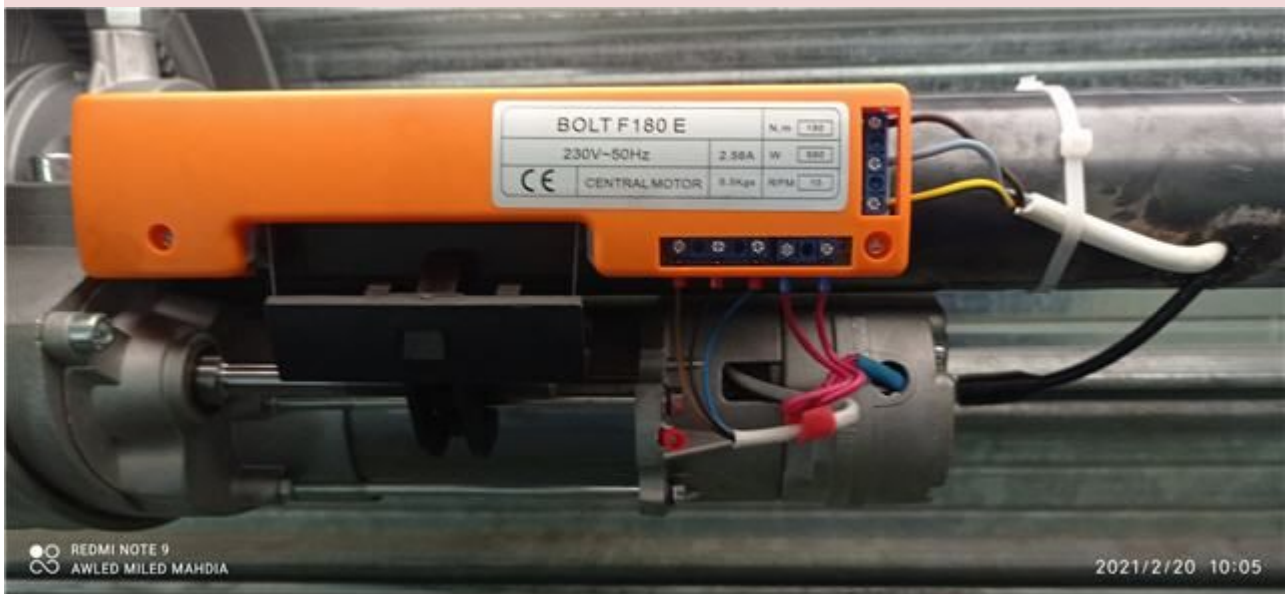

Private Picture Copyright: WWW.MBSM.PRO