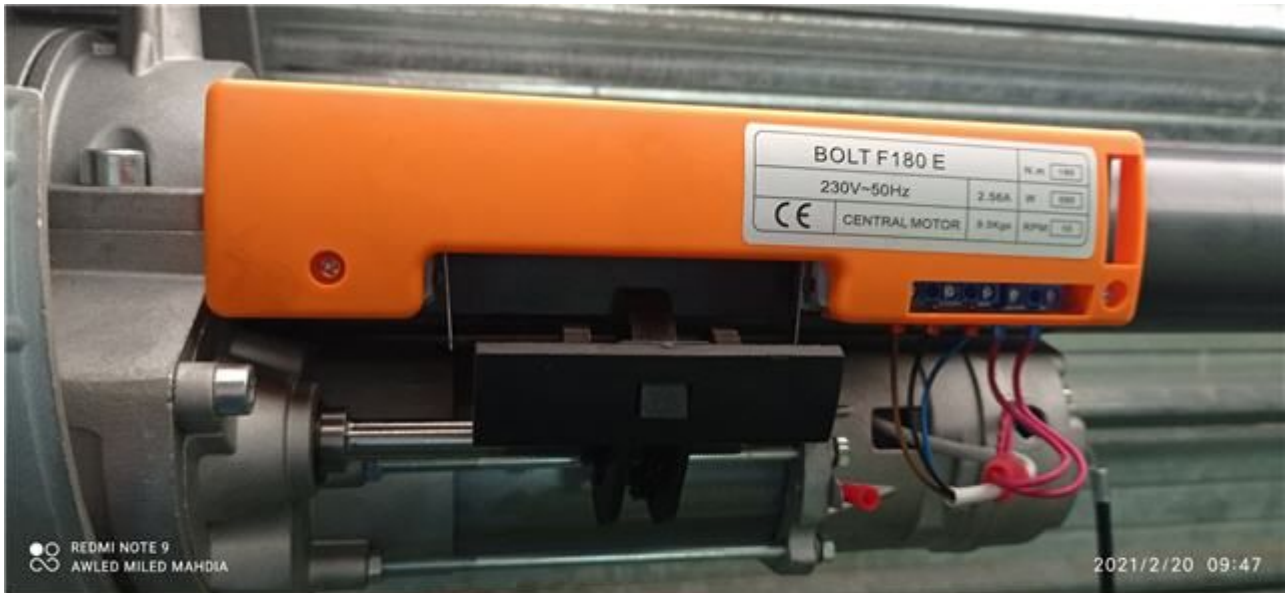

Private Picture Copyright: WWW.MBSM.PRO