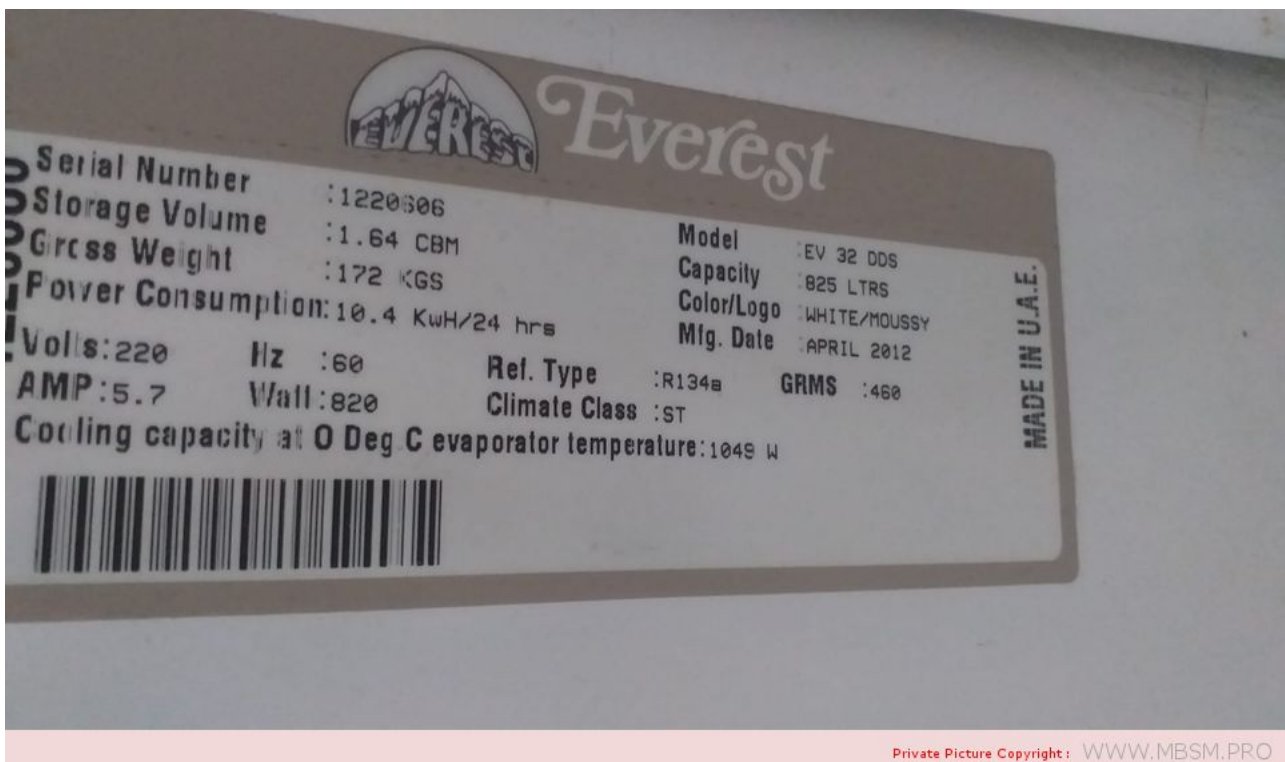

Mbsm.pro, UPRIGHT, FREEZET, g185, 185 L, r134a, 120g, Compressor, 1/6 hp, Lbp, 118 W

written by Lilianne | 29 February 2024

Mbsm.pro, UPRIGHT, FREEZET, g185, 185 L, r134a, 120g, Compressor, 1/6 hp, Lbp, 118 w

Mbsm.pro, upright, double door, cooler, ev32dds, visi

**cooler, makeeverest, captive,
consumption, EV 32 DDS, 825
L, Compressor, 3/8 Hp++,
R134A, 460 G, 0.9/1.2 bar,
Filtre 30Gr, Capillary, 0.42,
180 psi**

written by Lilianne | 29 February 2024

Mbsm.info, upright, double door, cooler, ev32dds, visi cooler,
makeeverest, captive, consumption, EV 32 DDS, 825 L,
Compressor, 3/8 Hp++, R134A, 460 G, 0.9/1.2 bar, Filtre 30Gr,
Capillary, 0.42, 180 psi