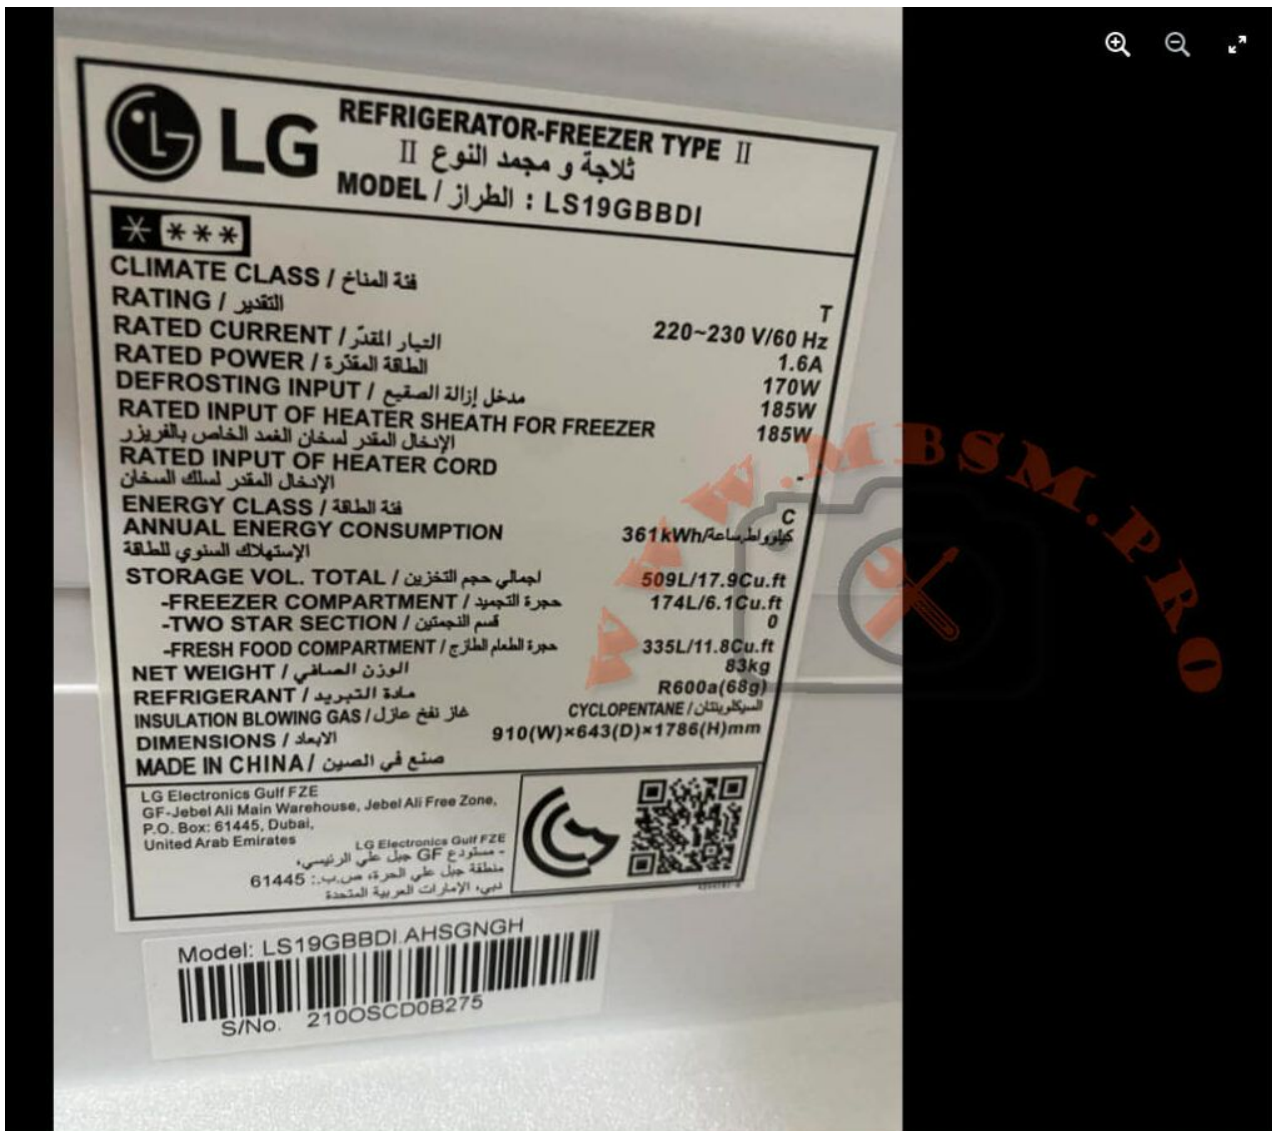

Mbsm.pro, LS19GBBDI, LG Refrigerator, 17.9 Cu.Ft, Silver PCM Color, Smart Inverter, Domper Compressor, vfl110cy1, 1/4 hp, r600a

written by rober us | 29 March 2023

Private Picture Copyright : WWW.MBSM.PRO

Private Picture Copyright : WWW.MBSM.PRO

Type□	frequency conversion	Model□	VFL110CY1
Refrigerant□	R600a	Voltage□	
Frequency□		Application□	LBP
HP□		Displacement (cm ³)□	11

Cooling□	ST	Lubricant Type□	
Lubricant(ml)□		Motor Type□	BLDC
Starting Type□		Starter□	