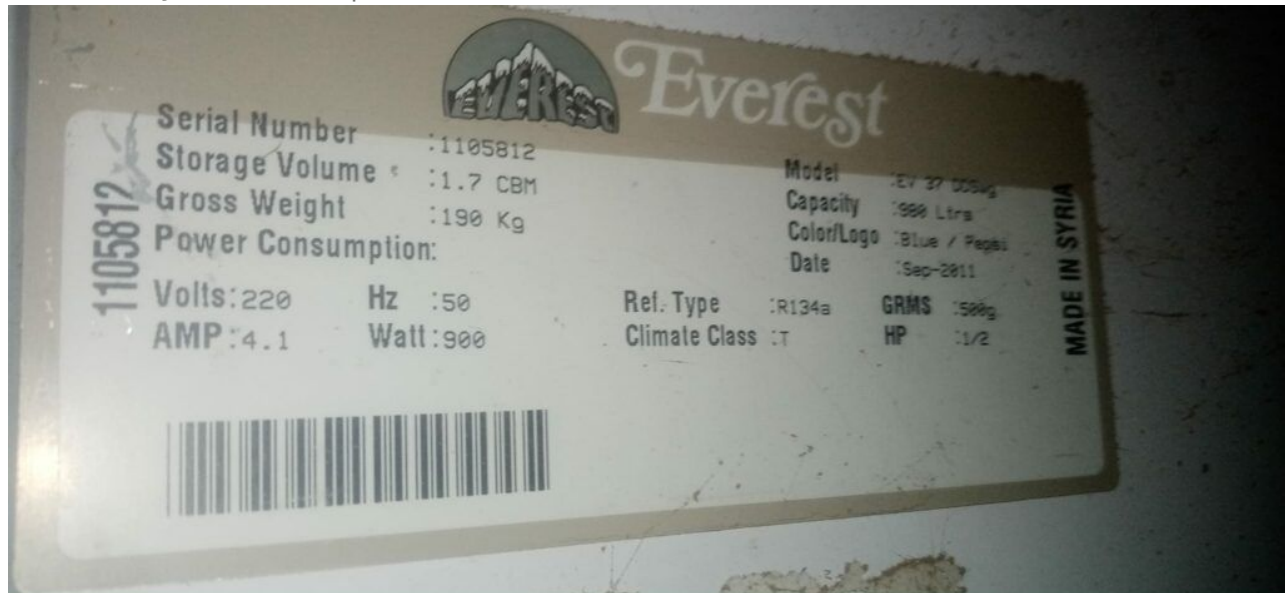

Everest, refrigerator, EV37dds, 4.1 A, 900 w, 980 L, R134a, Compressor, 1/2 hp, double door, Dimensions : H 200 cm, W 116 cm, D 65 cm

Category: compressor, Refrigerator  
written by Lilianne | 19 November 2023

Private Picture Copyright : WWW.MBSM.PRO

Everest, refrigerator, EV37dds, 4.1 A, 900 w, 980 L, R134a, Compressor, 1/2 hp