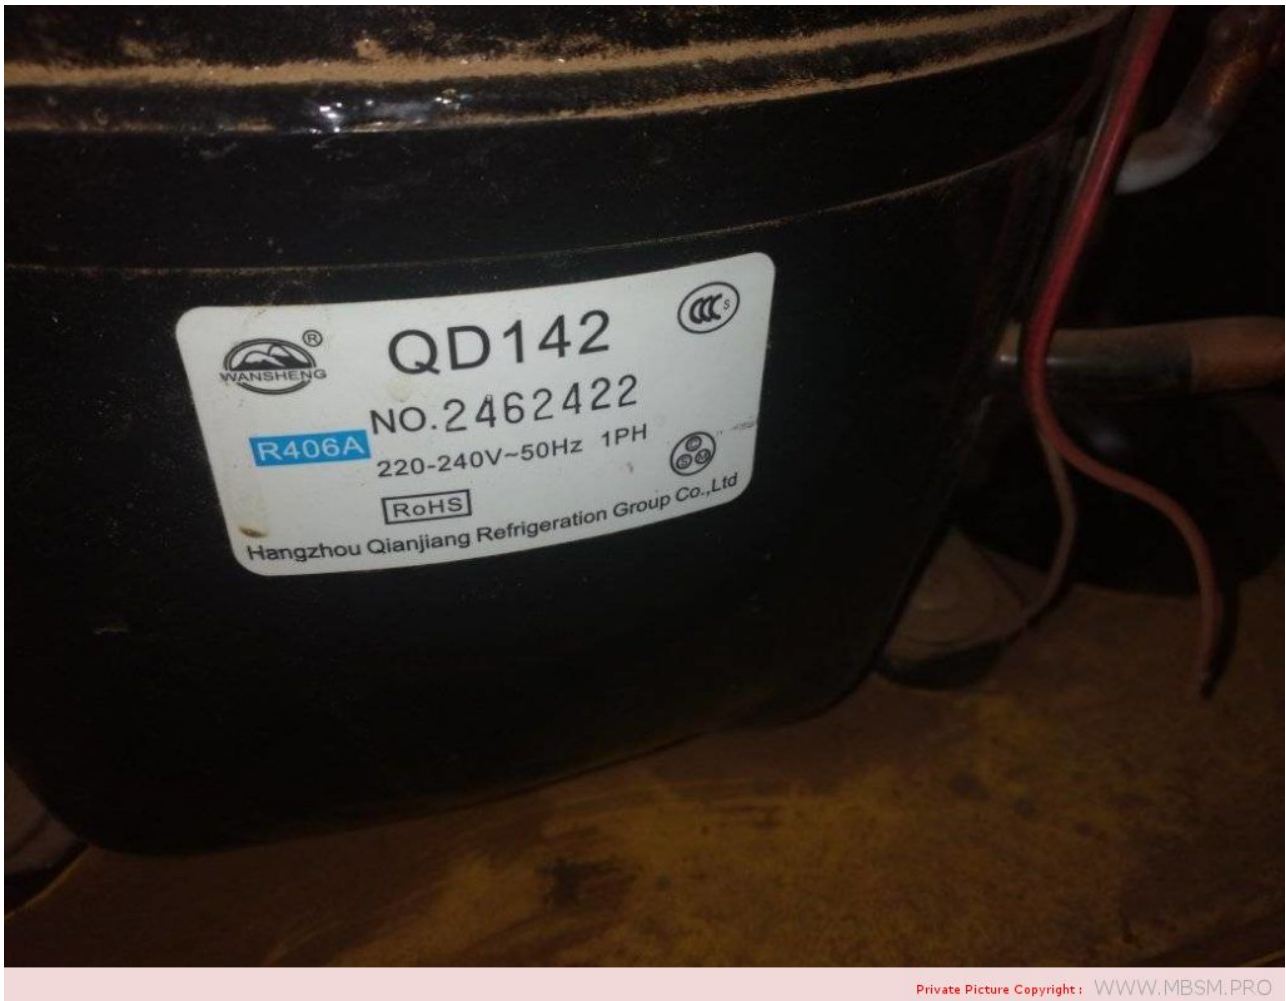

Mbsm.pro, Compressor, Westron, QD142H, LBP, 3/8 hp, 333 w, 220-240V/50Hz

written by Lilianne | 13 April 2022

Mbsm.pro, Compressor, Westron, QD142H, LBP, 3/8 hp, 333 w,
220-240V/50Hz