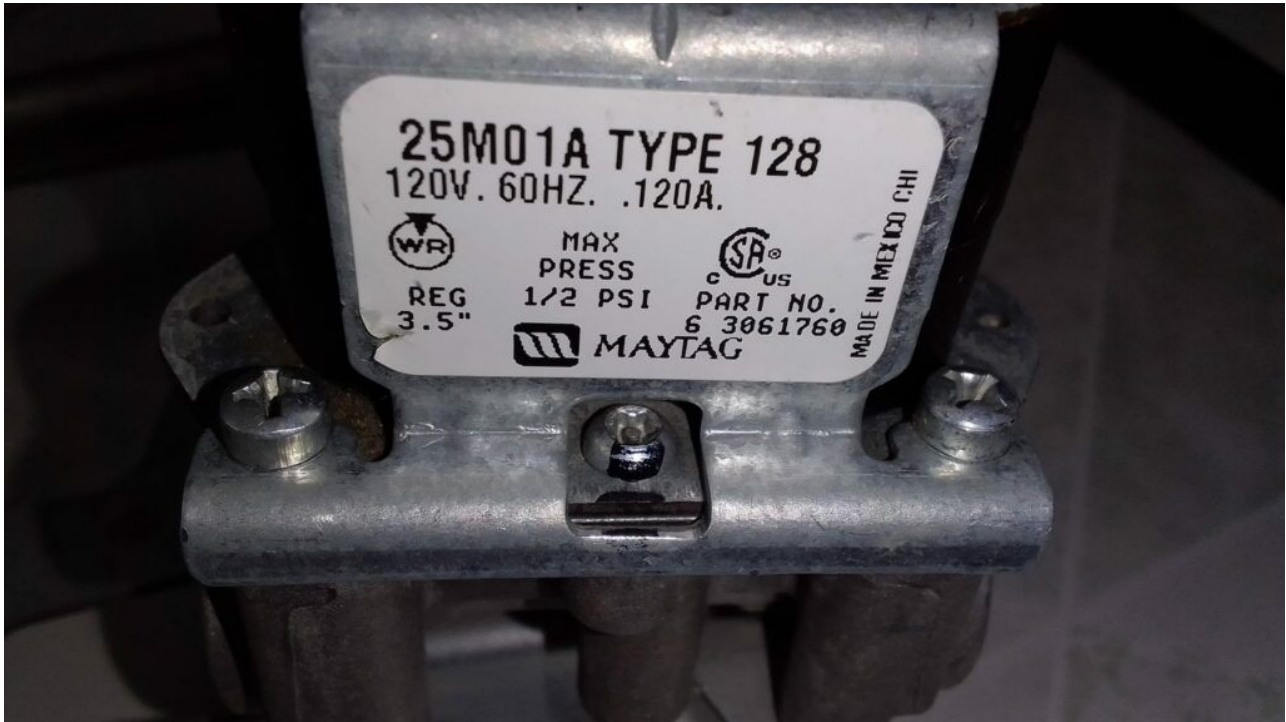

# Mbsm.pro, Pictures, Whirlpool dryer valves, 25M01A-876

written by Lilianne | 20 September 2022

Private Picture Copyright : WWW.MBSM.PRO

Mbsm.pro, Pictures, Whirlpool dryer valves

Private Picture Copyright : WWW.MBSM.PRO