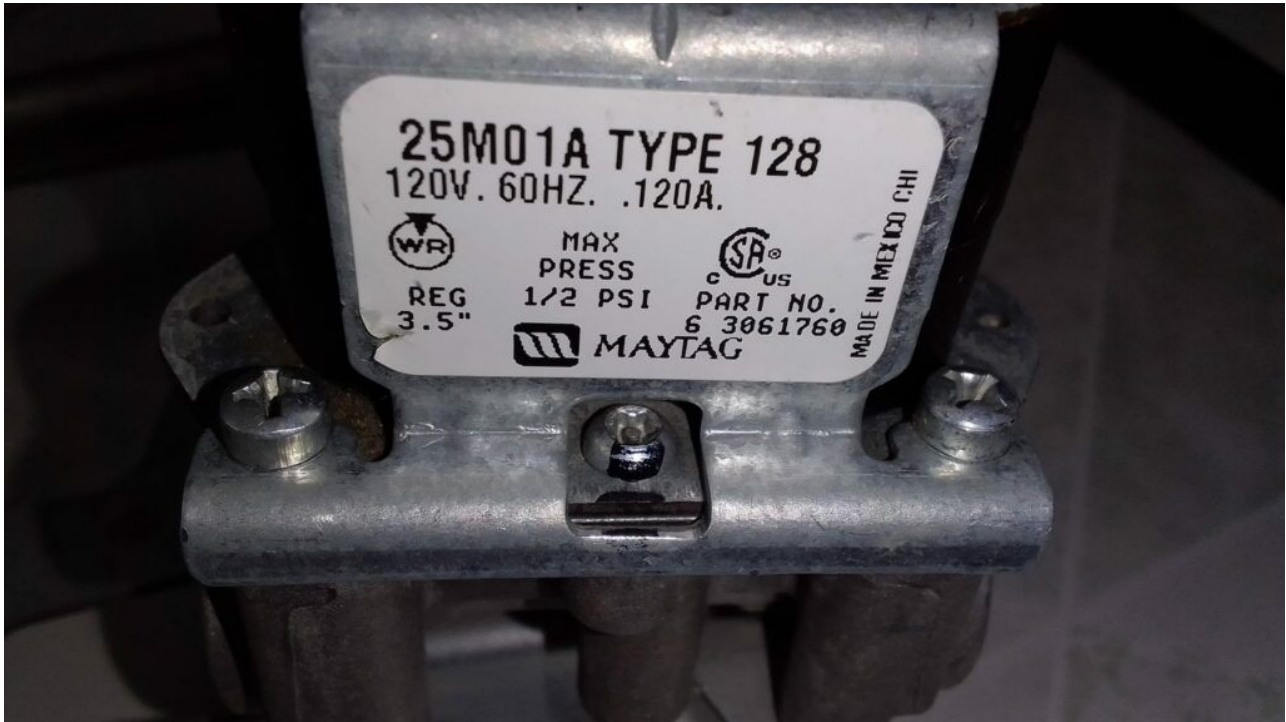

Mbsm.pro, Pictures, Whirlpool dryer valves, 25M01A-876

written by Lilianne | 20 September 2022

Private Picture Copyright : WWW.MBSM.PRO

Mbsm.pro, Pictures, Whirlpool dryer valves

Private Picture Copyright : WWW.MBSM.PRO