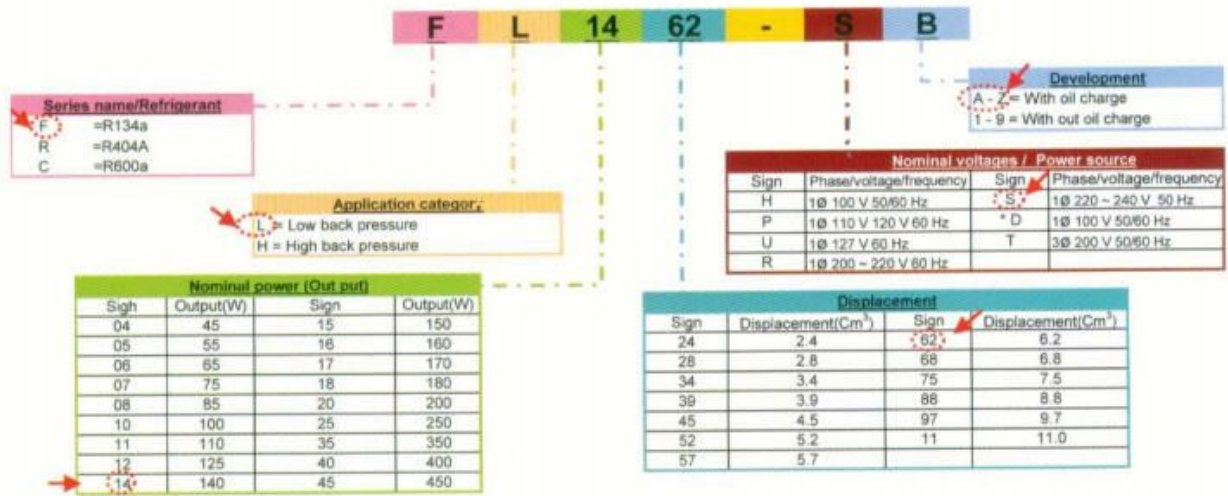

COOLING

1/5HP 615BTU

CE RoHS CB

SATISFACTION 100% GUARANTEE

Private Picture Copyright : WWW.MBSM.PRO

Detail of Label

- ✘
- ✘
- ✘
- ✘
- ✘
- ✘
- ✘